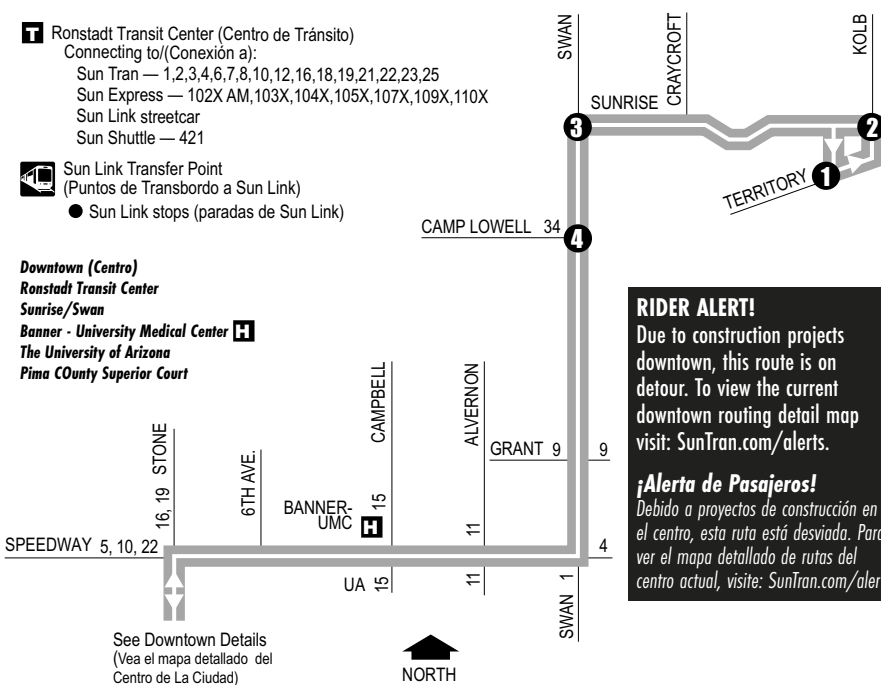

Route 105X

FOOTHILLS-DOWNTOWN EXPRESS

T Ronstadt Transit Center (Centro de Tránsito)
 Connecting to/(Conexión a):
 Sun Tran — 1,2,3,4,6,7,8,10,12,16,18,19,21,22,23,25
 Sun Express — 102X AM,103X,104X,105X,107X,109X,110X
 Sun Link streetcar
 Sun Shuttle — 421

PT Sun Link Transfer Point
 (Puntos de Transbordo a Sun Link)
 ● Sun Link stops (paradas de Sun Link)

Downtown (Centro)
 Ronstadt Transit Center
 Sunrise/Swan
 Banner - University Medical Center **T**
 The University of Arizona
 Pima County Superior Court

Southbound Stops

- Territory Dr/Kolb
- Sunrise/Kolb
- Swan/Sunrise
- Swan/River
- Swan/Camp Lowell
- Swan/Grant
- Speedway/Swan
- Speedway/Alvernon
- Speedway/Campbell
- Speedway/Warren Underpass

- Speedway/Highland Underpass
- Speedway/Olive Underpass
- Stone/Speedway
- Stone/Franklin
- Stone/Alameda
- Church/Pennington
- 6th Ave/Pennington
- Congress/Granada (NW)

Northbound Stops

- Stone/Franklin
- Stone/Alameda
- Church/Pennington
- 6th Ave/Pennington
- Toole/7th Ave
- Speedway/Stone
- Speedway/6th Ave
- Speedway/Olive Underpass
- Speedway/Highland Underpass

- Speedway/Warren Underpass
- Speedway/Campbell
- Speedway/Alvernon
- Swan/Speedway
- Swan/Grant
- Swan/Camp Lowell
- Swan/River
- Sunrise/Swan
- Territory Dr./Kolb
- Sunrise/Kolb