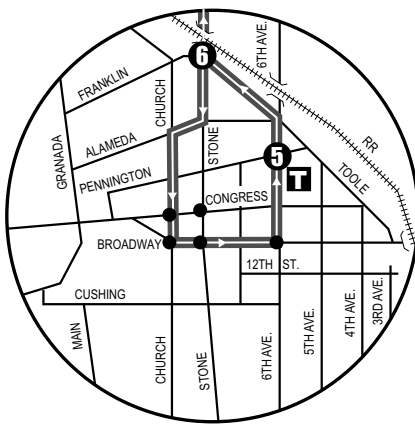

Route 105X

FOOTHILLS-DOWNTOWN EXPRESS

T Ronstadt Transit Center (Centro de Tránsito)
 Connecting to/(Conexión a):
 Sun Tran — 1,2,3,4,6,7,8,10,12,16,18,19,21,22,23,25
 Sun Express — 102X AM,103X,104X,105X,107X,109X,110X
 Sun Link streetcar
 Sun Shuttle — 421

PT Sun Link Transfer Point
 (Puntos de Transbordo a Sun Link)
 ● Sun Link stops (paradas de Sun Link)

Downtown (Centro)
 Ronstadt Transit Center
 Sunrise/Swan
 Banner - University Medical Center **T**
 The University of Arizona
 Pima County Superior Court

See Downtown Details
 (Vea el mapa detallado del Centro de La Ciudad)

AM Downtown Detail
 (Detalle del Centro AM)

PM Downtown Detail
 (Detalle del Centro PM)

Route 105X M-F / Southbound

Route 105X M-F / Northbound

Southbound Stops

- Territory Dr/Kolb
- Sunrise/Kolb
- Swan/Sunrise
- Swan/River
- Swan/Camp Lowell
- Swan/Grant
- Speedway/Swan
- Speedway/Alvernon
- Speedway/Campbell
- Speedway/Warren Underpass

- Speedway/Highland Underpass
- Speedway/Olive Underpass
- Stone/Speedway
- Stone/Franklin
- Stone/Alameda
- Church/Pennington
- 6th Ave/Pennington
- Congress/Granada (NW)