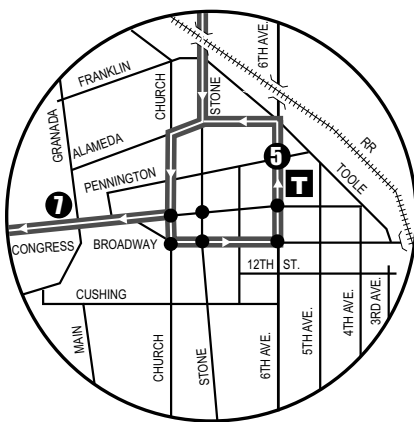

Route 105X

FOOTHILLS-DOWNTOWN EXPRESS

T Ronstadt Transit Center (Centro de Tránsito)
 Connecting to/(Conexión a):
 Sun Tran — 1,2,3,4,6,7,8,10,12,16,18,19,21,22,23,25
 Sun Express — 102X AM,103X,104X,105X,107X,109X,110X
 Sun Link streetcar
 Sun Shuttle — 421

PT Sun Link Transfer Point
 (Puntos de Transbordo a Sun Link)
 ● Sun Link stops (paradas de Sun Link)

Downtown (Centro)
 Ronstadt Transit Center
 Sunrise/Swan
 Banner - University Medical Center **T**
 The University of Arizona
 Pima County Superior Court

See Downtown Details
 (Vea el mapa detallado del Centro de La Ciudad)

AM Downtown Detail
 (Detalle del Centro AM)

PM Downtown Detail
 (Detalle del Centro PM)

Route 105X M-F / Southbound

Route 105X M-F / Northbound

Southbound Stops

- Territory Dr/Kolb
- Sunrise/Kolb
- Swan/Sunrise
- Swan/River
- Swan/Camp Lowell
- Swan/Grant
- Speedway/Swan
- Speedway/Alvernon
- Speedway/Campbell
- Speedway/Warren Underpass

- Speedway/Highland Underpass
- Speedway/Olive Underpass
- Stone/Speedway
- Stone/Franklin
- Stone/Alameda
- Church/Pennington
- 6th Ave/Pennington
- Congress/Granada (NW)