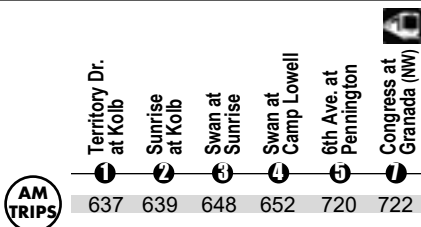

PT Sun Link Transfer Point
 (Puntos de Transbordo a Sun Link)
 ● Sun Link stops (paradas de Sun Link)

Downtown (Centro)
 Ronstadt Transit Center
 Sunrise/Swan
 Banner - University Medical Center **T**
 The University of Arizona
 Pima County Superior Court

See Downtown Details
 (Vea el mapa detallado del Centro de La Ciudad)

AM Downtown Detail
 (Detalle del Centro AM)

PM Downtown Detail
 (Detalle del Centro PM)

Route 105X M-F / Southbound

Route 105X M-F / Northbound

Southbound Stops

- Territory Dr/Kolb
- Sunrise/Kolb
- Swan/Sunrise
- Swan/River
- Swan/Camp Lowell
- Swan/Grant
- Speedway/Swan
- Speedway/Alvernon
- Speedway/Campbell
- Speedway/Warren Underpass

- Speedway/Highland Underpass
- Speedway/Olive Underpass
- Stone/Speedway
- Stone/Franklin
- Stone/Alameda
- Church/Pennington
- 6th Ave/Pennington
- Congress/Granada (NW)

Northbound Stops

- Stone/Franklin
- Stone/Alameda
- Church/Pennington
- 6th Ave/Pennington
- Toole/7th Ave
- Speedway/Stone
- Speedway/6th Ave
- Speedway/Olive Underpass
- Speedway/Highland Underpass

- Speedway/Warren Underpass
- Speedway/Campbell
- Speedway/Alvernon
- Swan/Speedway
- Swan/Grant
- Swan/Camp Lowell
- Swan/River
- Sunrise/Swan
- Territory Dr./Kolb
- Sunrise/Kolb