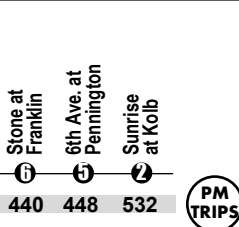

PT Sun Link Transfer Point
 (Puntos de Transbordo a Sun Link)
 ● Sun Link stops (paradas de Sun Link)

Downtown (Centro)
 Ronstadt Transit Center
 Sunrise/Swan
 Banner - University Medical Center **T**
 The University of Arizona
 Pima County Superior Court

See Downtown Details
 (Vea el mapa detallado del Centro de La Ciudad)

AM Downtown Detail
 (Detalle del Centro AM)

PM Downtown Detail
 (Detalle del Centro PM)

Route 105X M-F / Southbound

Route 105X M-F / Northbound

Southbound Stops

- Territory Dr/Kolb
- Sunrise/Kolb
- Swan/Sunrise
- Swan/River
- Swan/Camp Lowell
- Swan/Grant
- Speedway/Swan
- Speedway/Alvernon
- Speedway/Campbell
- Speedway/Warren Underpass

- Speedway/Highland Underpass
- Speedway/Olive Underpass
- Stone/Speedway
- Stone/Franklin
- Stone/Alameda
- Church/Pennington
- 6th Ave/Pennington
- Congress/Granada (NW)

Northbound Stops

- Stone/Franklin
- Stone/Alameda
- Church/Pennington
- 6th Ave/Pennington
- Toole/7th Ave
- Speedway/Stone
- Speedway/6th Ave
- Speedway/Olive Underpass
- Speedway/Highland Underpass

- Speedway/Warren Underpass
- Speedway/Campbell
- Speedway/Alvernon
- Swan/Speedway
- Swan/Grant
- Swan/Camp Lowell
- Swan/River
- Sunrise/Swan
- Territory Dr./Kolb
- Sunrise/Kolb