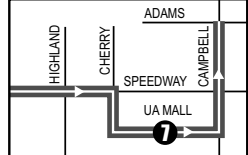

Route 103X

NORTHWEST-DOWNTOWN EXPRESS

AM Downtown Detail
(Detalle del Centro AM)

PM Downtown Detail
(Detalle del Centro PM)

- Downtown (Centro)**
 Ronstadt Transit Center
 Pima County Superior Court
 Banner - University Medical Center
 The University of Arizona
 Foothills Mall

UA Mall AM Detail (UA Mall Detalle de AM)

UA Mall PM Detail (UA Mall Detalle de PM)

- T** Ronstadt Transit Center (Centro de Tránsito)
 Connecting to/(Conexión a):
 Sun Tran — 1,2,3,4,6,7,8,10,12,16,18,19,21,22,23,25
 Sun Express — 102X AM,103X,104X,105X,107X,109X,110X
 Sun Link streetcar
 Sun Shuttle — 421

Route 103X M-F/Southbound

Route 103X M-F/Northbound

Southbound Stops

- Ina/Cmo De Las Capas
- Ina/Oldfather
- Ina/Thornydale
- Ina/Camino De La Tierra
- Ina/Shannon
- Ina/Mona Lisa
- Ina/La Cholla (SE)
- Ina/Express Care
- Ina/La Canada
- Ina/Via Ponte
- Oracle/Ina
- Oracle/Orange Grove
- River/Stone
- River/Hillcrest
- River/Campana
- River/Via Entrada
- Campbell/River

Northbound Stops

- Stone/Franklin
- Stone/Alameda
- Church/Pennington
- 6th Ave/Pennington
- Speedway/Stone
- Speedway/6th Ave
- Speedway/Olive Underpass
- Speedway/Highland Underpass
- UA Mall
- Campbell/Speedway
- Campbell/Adams
- Campbell/Copper
- Campbell/Ft Lowell
- Campbell/Prince
- River/Campbell
- River/Via Entrada