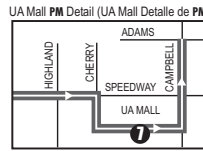

AM Downtown Detail  
(Detalle del Centro AM)

PM Downtown Detail  
(Detalle del Centro PM)

**Downtown (Centro)**  
**Ronstadt Transit Center**  
**Pima County Superior Court**  
**Banner - University Medical Center**  
**The University of Arizona**  
**Foothills Mall**

**T** Ronstadt Transit Center (Centro de Tránsito)  
 Connecting to/(Conexión a):  
 Sun Tran — 1,2,3,4,6,7,8,10,12,16,18,  
 19,21,22,23,25  
 Sun Express — 102X AM, 103X, 104X, 105X,  
 107X, 109X,110X  
 Sun Link streetcar  
 Sun Shuttle — 421

### Southbound Stops

**Ina/Cmo De Las Capas** Campbell/Ft Lowell  
**Ina/Oldfather** Campbell/Copper  
**Ina/Thornydale** Campbell/Adams  
 Ina/Camino De La Tierra Campbell/Speedway  
 Ina/Shannon UA Mall  
 Ina/Mona Lisa Speedway/Campbell  
**Ina/La Cholla (SE)** Speedway/Warren  
 Ina/Express Care Underpass  
 Ina/La Canada Speedway/Highland  
 Ina/Via Ponte Underpass  
 Oracle/Ina Speedway/Olive  
 Oracle/Orange Grove Underpass  
 River/Stone Stone/Speedway  
 River/Hillcrest Stone/Franklin  
 River/Campana Stone/Alameda  
 River/Via Entrada Church/Pennington  
 Campbell/River **6th Ave/Pennington**  
 Campbell/Prince

### Northbound Stops

**Stone/Franklin** River/1st Ave  
 Stone/Alameda River/Hillcrest  
 Church/Pennington River/Stone  
**6th Ave/Pennington** Oracle/Orange Grove  
 6th Ave/6th St Ina/Oracle  
 Speedway/6th Ave Ina/Paseo Del Norte  
 Speedway/Olive Underpass Ina/La Canada  
 Speedway/Highland Underpass Ina/Express Care  
**UA Mall** Ina/La Cholla  
 Campbell/Speedway Ina/Crystal Cave  
 Campbell/Adams Ina/Shannon  
 Campbell/Copper Ina/Camino De La Tierra  
 Campbell/Ft Lowell Ina/Meredith  
 Campbell/Prince Ina/Oldfather  
 River/Campbell **Ina/Cmo De Las Capas**  
 River/Via Entrada