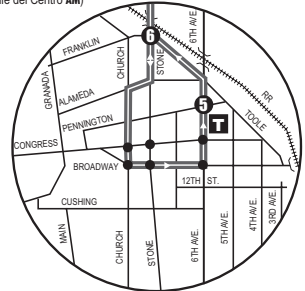

AM Downtown Detail  
(Detalle del Centro AM)

PM Downtown Detail  
(Detalle del Centro PM)

**Downtown (Centro)**  
**Ronstadt Transit Center**  
**Pima County Superior Court**  
**Banner - University Medical Center**  
**The University of Arizona**  
**Foothills Mall**

## Route 103X M-F / Southbound

- AM TRIPS**
- Ina at Cmo De Las Capas **1** 657
- Ina at Oldfather **2** 658
- Ina at Thornydale **3** 700 **P**
- Ina at La Cholla **4** 707
- 6th Ave. at Pennington **5** 805

### Southbound Stops

**Ina/Cmo De Las Capas** Campbell/Ft Lowell  
**Ina/Oldfather** Campbell/Copper  
**Ina/Thornydale** Campbell/Adams  
 Ina/Camino De La Tierra Campbell/Speedway  
 Ina/Shannon UA Mall  
 Ina/Mona Lisa Speedway/Campbell  
**Ina/La Cholla (SE)** Speedway/Warren  
 Ina/Express Care Underpass  
 Ina/La Canada Speedway/Highland  
 Ina/Via Ponte Underpass  
 Oracle/Ina Speedway/Olive  
 Oracle/Orange Grove Underpass  
 River/Stone Stone/Speedway  
 River/Hillcrest Stone/Franklin  
 River/Campana Stone/Alameda  
 River/Via Entrada Church/Pennington  
 Campbell/River **6th Ave/Pennington**  
 Campbell/Prince

### Northbound Stops

**Stone/Franklin** River/1st Ave  
 Stone/Alameda River/Hillcrest  
 Church/Pennington River/Stone  
**6th Ave/Pennington** Oracle/Orange Grove  
 6th Ave/6th St Ina/Oracle  
 Speedway/6th Ave Ina/Paseo Del Norte  
 Speedway/Olive Underpass Ina/La Canada  
 Speedway/Highland Underpass Ina/Express Care  
**UA Mall** Ina/La Cholla  
 Campbell/Speedway Ina/Crystal Cave  
 Campbell/Adams Ina/Shannon  
 Campbell/Copper Ina/Camino De La Tierra  
 Campbell/Ft Lowell Ina/Meredith  
 Campbell/Prince Ina/Oldfather  
 River/Campbell **Ina/Cmo De Las Capas**  
 River/Via Entrada