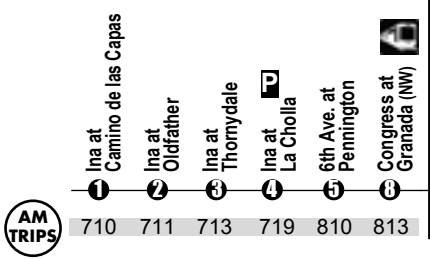

Route 103X

NORTHWEST-DOWNTOWN EXPRESS

AM Downtown Detail
(Detalle del Centro AM)

PM Downtown Detail
(Detalle del Centro PM)

- Downtown (Centro)**
 Ronstadt Transit Center
 Pima County Superior Court
 Banner - University Medical Center
 The University of Arizona
 Foothills Mall

UA Mall AM Detail (UA Mall Detalle de AM)

UA Mall PM Detail (UA Mall Detalle de PM)

- T** Ronstadt Transit Center (Centro de Tránsito)
 Connecting to/(Conexión a):
 Sun Tran — 1,2,3,4,6,7,8,10,12,16,18,19,21,22,23,25
 Sun Express — 102X AM,103X,104X,105X,107X,109X,110X
 Sun Link streetcar
 Sun Shuttle — 421

- S** Sun Shuttle Transfer Points
 (Puntos de Transbordo a Sun Shuttle)
 Route 401 — Ina/Oracle
 Route 412 — Thornydale/Ina
 Route 421 — Ronstadt Transit Center

- S** Sun Link Transfer Point
 (Puntos de Transbordo a Sun Link)
 ● Sun Link stops (paradas de Sun Link)

Route 103X M-F/Southbound

Route 103X M-F/Northbound

Southbound Stops

- Ina/Cmo De Las Capas
- Ina/Oldfather
- Ina/Thornydale
- Ina/Camino De La Tierra
- Ina/Shannon
- Ina/Mona Lisa
- Ina/La Cholla (SE)
- Ina/Express Care
- Ina/La Canada
- Ina/Via Ponte
- Oracle/Ina
- Oracle/Orange Grove
- River/Stone
- River/Hillcrest
- River/Campana
- River/Via Entrada
- Campbell/River