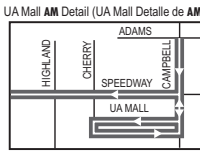

AM Downtown Detail  
(Detalle del Centro AM)

PM Downtown Detail  
(Detalle del Centro PM)

**Downtown (Centro)**  
**Ronstadt Transit Center**  
**Pima County Superior Court**  
**Banner - University Medical Center**  
**The University of Arizona**  
**Foothills Mall**

**T** Ronstadt Transit Center (Centro de Tránsito)  
 Connecting to/(Conexión a):  
 Sun Tran — 1,2,3,4,6,7,8,10,12,16,18,  
 19,21,22,23,25  
 Sun Express — 102X AM, 103X, 104X, 105X,  
 107X, 109X,110X  
 Sun Link streetcar  
 Sun Shuttle — 421

### Southbound Stops

**Ina/Cmo De Las Capas** Campbell/Ft Lowell  
**Ina/Oldfather** Campbell/Copper  
**Ina/Thornydale** Campbell/Adams  
 Ina/Camino De La Tierra Campbell/Speedway  
 Ina/Shannon UA Mall  
 Ina/Mona Lisa Speedway/Campbell  
**Ina/La Cholla (SE)** Speedway/Warren  
 Ina/Express Care Underpass  
 Ina/La Canada Speedway/Highland  
 Ina/Via Ponte Underpass  
 Oracle/Ina Speedway/Olive  
 Oracle/Orange Grove Underpass  
 River/Stone Stone/Speedway  
 River/Hillcrest Stone/Franklin  
 River/Campana Stone/Alameda  
 River/Via Entrada Church/Pennington  
 Campbell/River **6th Ave/Pennington**  
 Campbell/Prince

### Northbound Stops

**Stone/Franklin** River/1st Ave  
 Stone/Alameda River/Hillcrest  
 Church/Pennington River/Stone  
**6th Ave/Pennington** Oracle/Orange Grove  
 6th Ave/6th St Ina/Oracle  
 Speedway/6th Ave Ina/Paseo Del Norte  
 Speedway/Olive Underpass Ina/La Canada  
 Speedway/Highland Underpass Ina/Express Care  
**UA Mall** Ina/La Cholla  
 Campbell/Speedway Ina/Crystal Cave  
 Campbell/Adams Ina/Shannon  
 Campbell/Copper Ina/Camino De La Tierra  
 Campbell/Ft Lowell Ina/Meredith  
 Campbell/Prince Ina/Oldfather  
 River/Campbell **Ina/Cmo De Las Capas**  
 River/Via Entrada