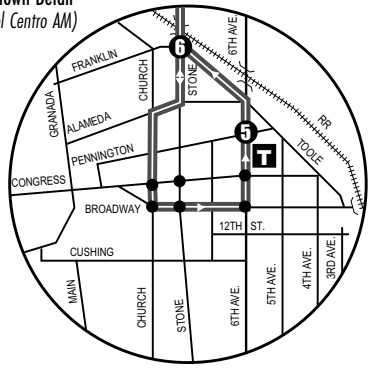

Route 103X

NORTHWEST-DOWNTOWN EXPRESS

AM Downtown Detail
(Detalle del Centro AM)

PM Downtown Detail
(Detalle del Centro PM)

- Downtown (Centro)**
 Ronstadt Transit Center
 Pima County Superior Court
 Banner - University Medical Center
 The University of Arizona
 Foothills Mall

UA Mall AM Detail (UA Mall Detalle de AM)

UA Mall PM Detail (UA Mall Detalle de PM)

- T** Ronstadt Transit Center (Centro de Tránsito)
 Connecting to/(Conexión a):
 Sun Tran — 1,2,3,4,6,7,8,10,12,16,18,19,21,22,23,25
 Sun Express — 102X AM,103X,104X,105X,107X,109X,110X
 Sun Link streetcar
 Sun Shuttle — 421

Route 103X M-F/Southbound

Route 103X M-F/Northbound

Southbound Stops

- Ina/Cmo De Las Capas
- Ina/Oldfather
- Ina/Thornydale
- Ina/Camino De La Tierra
- Ina/Shannon
- Ina/Mona Lisa
- Ina/La Cholla (SE)
- Ina/Express Care
- Ina/La Canada
- Ina/Via Ponte
- Oracle/Ina
- Oracle/Orange Grove
- River/Stone
- River/Hillcrest
- River/Campana
- River/Via Entrada
- Campbell/River

Northbound Stops

- Stone/Franklin
- Stone/Alameda
- Church/Pennington
- 6th Ave/Pennington
- Speedway/Stone
- Speedway/6th Ave
- Speedway/Olive Underpass
- Speedway/Highland Underpass
- UA Mall
- Campbell/Speedway
- Campbell/Adams
- Campbell/Copper
- Campbell/Ft Lowell
- Campbell/Prince
- River/Campbell
- River/Via Entrada