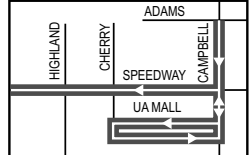

Route 103X

NORTHWEST-DOWNTOWN EXPRESS

AM Downtown Detail
(Detalle del Centro AM)

PM Downtown Detail
(Detalle del Centro PM)

- Downtown (Centro)**
 Ronstadt Transit Center
 Pima County Superior Court
 Banner - University Medical Center
 The University of Arizona
 Foothills Mall

UA Mall AM Detail (UA Mall Detalle de AM)

UA Mall PM Detail (UA Mall Detalle de PM)

- T** Ronstadt Transit Center (Centro de Tránsito)
 Connecting to/(Conexión a):
 Sun Tran — 1,2,3,4,6,7,8,10,12,16,18,19,21,22,23,25
 Sun Express — 102X AM,103X,104X,105X,107X,109X,110X
 Sun Link streetcar
 Sun Shuttle — 421

Route 103X M-F/Southbound

Route 103X M-F/Northbound

Southbound Stops

- Ina/Cmo De Las Capas
- Ina/Oldfather
- Ina/Thornydale
- Ina/Camino De La Tierra
- Ina/Shannon
- Ina/Mona Lisa
- Ina/La Cholla (SE)
- Ina/Express Care
- Ina/La Canada
- Ina/Via Ponte
- Oracle/Ina
- Oracle/Orange Grove
- River/Stone
- River/Hillcrest
- River/Campana
- River/Via Entrada
- Campbell/River

Northbound Stops

- Stone/Franklin
- Stone/Alameda
- Church/Pennington
- 6th Ave/Pennington
- Speedway/Stone
- Speedway/6th Ave
- Speedway/Olive Underpass
- Speedway/Highland Underpass
- UA Mall
- Campbell/Speedway
- Campbell/Adams
- Campbell/Copper
- Campbell/Ft Lowell
- Campbell/Prince
- River/Campbell
- River/Via Entrada