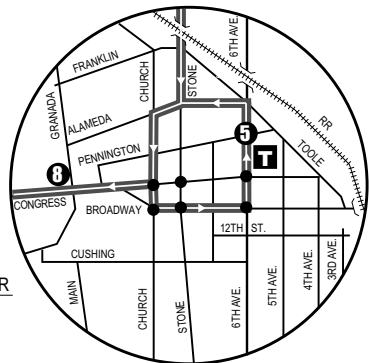

Route 103X

NORTHWEST-DOWNTOWN EXPRESS

AM Downtown Detail
(Detalle del Centro AM)

PM Downtown Detail
(Detalle del Centro PM)

- Downtown (Centro)**
 Ronstadt Transit Center
 Pima County Superior Court
 Banner - University Medical Center
 The University of Arizona
 Foothills Mall

UA Mall AM Detail (UA Mall Detalle de AM)

UA Mall PM Detail (UA Mall Detalle de PM)

- T** Ronstadt Transit Center (Centro de Tránsito)
 Connecting to/(Conexión a):
 Sun Tran — 1,2,3,4,6,7,8,10,12,16,18,19,21,22,23,25
 Sun Express — 102X AM,103X,104X,105X,107X,109X,110X
 Sun Link streetcar
 Sun Shuttle — 421

Route 103X M-F/Southbound

Route 103X M-F/Northbound

Southbound Stops

- Ina/Cmo De Las Capas
- Ina/Oldfather
- Ina/Thornydale
- Ina/Camino De La Tierra
- Ina/Shannon
- Ina/Mona Lisa
- Ina/La Cholla (SE)
- Ina/Express Care
- Ina/La Canada
- Ina/Via Ponte
- Oracle/Ina
- Oracle/Orange Grove
- River/Stone
- River/Hillcrest
- River/Campana
- River/Via Entrada
- Campbell/River

Northbound Stops

- Stone/Franklin
- Stone/Alameda
- Church/Pennington
- 6th Ave/Pennington
- Speedway/Stone
- Speedway/6th Ave
- Speedway/Olive Underpass
- Speedway/Highland Underpass
- UA Mall
- Campbell/Speedway
- Campbell/Adams
- Campbell/Copper
- Campbell/Ft Lowell
- Campbell/Prince
- River/Campbell
- River/Via Entrada