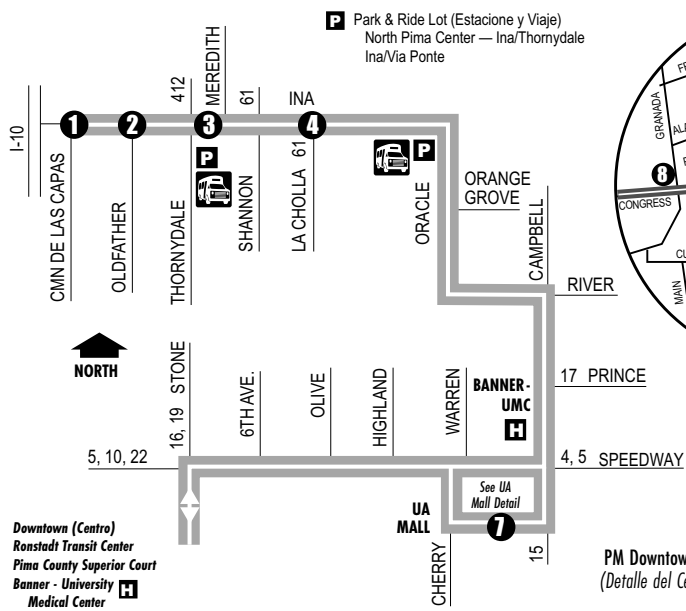

Route 103X

NORTHWEST-DOWNTOWN EXPRESS

AM Downtown Detail
(Detalle del Centro AM)

PM Downtown Detail
(Detalle del Centro PM)

- Downtown (Centro)**
 Ronstadt Transit Center
 Pima County Superior Court
 Banner - University Medical Center
 The University of Arizona
 Foothills Mall

UA Mall AM Detail (UA Mall Detalle de AM)

UA Mall PM Detail (UA Mall Detalle de PM)

- T** Ronstadt Transit Center (Centro de Tránsito)
 Connecting to/(Conexión a):
 Sun Tran — 1,2,3,4,6,7,8,10,12,16,18,19,21,22,23,25
 Sun Express — 102X AM,103X,104X,105X,107X,109X,110X
 Sun Link streetcar
 Sun Shuttle — 421

Route 103X M-F/Southbound

Route 103X M-F/Northbound

Southbound Stops

- Ina/Cmo De Las Capas
- Ina/Oldfather
- Ina/Thornydale
- Ina/Camino De La Tierra
- Ina/Shannon
- Ina/Mona Lisa
- Ina/La Cholla (SE)
- Ina/Express Care
- Ina/La Canada
- Ina/Via Ponte
- Oracle/Ina
- Oracle/Orange Grove
- River/Stone
- River/Hillcrest
- River/Campana
- River/Via Entrada
- Campbell/River

Northbound Stops

- Stone/Franklin
- Stone/Alameda
- Church/Pennington
- 6th Ave/Pennington
- Speedway/Stone
- Speedway/6th Ave
- Speedway/Olive Underpass
- Speedway/Highland Underpass
- UA Mall
- Campbell/Speedway
- Campbell/Adams
- Campbell/Copper
- Campbell/Ft Lowell
- Campbell/Prince
- River/Campbell
- River/Via Entrada