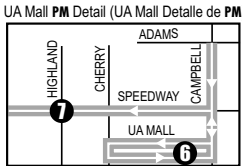

Route 102X NORTHWEST-UA EXPRESS

RIDER ALERT!
 Due to construction projects downtown, this route is on detour. To view the current downtown routing detail map visit: SunTran.com/alerts.

¡Alerta de Pasajeros!
 Debido a proyectos de construcción en el centro, esta ruta está desviada. Para ver el mapa detallado de rutas del centro actual, visite: SunTran.com/alert.

Downtown (Centro)
 Ronstadt Transit Center
 Pima County Superior Court
 The University of Arizona
 Banner-University Medical Center **H**
 Foothills Mall

T Ronstadt Transit Center (Centro de Tránsito)
 Connecting to/(Conexión a):
 Sun Tran — 1,2,3,4,6,7,8,10,12,16,18,19,21,22,23,25
 Sun Express — 102X AM,103X,104X,105X,107X,109X,110X
 Sun Link streetcar
 Sun Shuttle — 421

Route 102X M-F / Southbound

Route 102X M-F / Northbound

Southbound Stops

- Lambert/Riverfront Park
- La Cañada/Lambert
- La Cañada/Overton
- La Cañada/Magee
- Ina/La Cañada
- Ina/Express Care
- Ina/La Cholla**
- Ina/Crystal Cave
- Ina/Shannon
- Ina/Camino De La Tierra
- Ina/Meredith**
- Ina/Oldfather**
- Ina/Cmo De Las Capas
- Congress/Central
- Broadway/Church
- 6th Ave/Pennington
- Toole/7th Ave
- Speedway/Stone
- Speedway/6th Ave
- Speedway/Olive Underpass
- Speedway/Highland
- UA Mall
- Campbell/Speedway
- Campbell/Adams (Banner-UMC)**

Northbound Stops

- Campbell/Adams (Banner-UMC)**
- Campbell Av/Speedway
- UA Mall**
- Speedway/Campbell
- Speedway/Warren Underpass
- Speedway/Highland**
- Speedway/Olive Underpass
- Stone/Speedway
- Stone/Franklin
- Stone/Alameda
- Church/Pennington
- Congress/Church
- CongressGranada (NW)**
- Ina/Cmo De Las Capas
- Ina/Oldfather
- Ina/Thornycdale
- Ina/Camino De La Tierra
- Ina/Shannon
- Ina/Mona Lisa
- Ina/La Cholla
- Ina/Express Care
- La Cañada/Ina
- La Cañada/Magee
- La Cañada/Hardy
- Lambert/La Cañada
- Lambert/Riverfront Park**