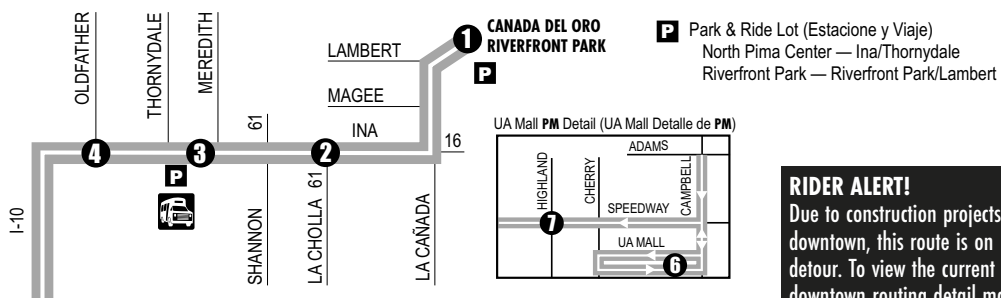

Route 102X NORTHWEST-UA EXPRESS

RIDER ALERT!
 Due to construction projects downtown, this route is on detour. To view the current downtown routing detail map visit: SunTran.com/alerts.

¡Alerta de Pasajeros!
 Debido a proyectos de construcción en el centro, esta ruta está desviada. Para ver el mapa detallado de rutas del centro actual, visite: SunTran.com/alert.

Downtown (Centro)
 Ronstadt Transit Center
 Pima County Superior Court
 The University of Arizona
 Banner-University Medical Center **H**
 Foothills Mall

T Ronstadt Transit Center (Centro de Tránsito)
 Connecting to/(Conexión a):
 Sun Tran — 1,2,3,4,6,7,8,10,12,16,18,19,21,22,23,25
 Sun Express — 102X AM,103X,104X,105X,107X,109X,110X
 Sun Link streetcar
 Sun Shuttle — 421

Route 102X M-F / Southbound

Route 102X M-F / Northbound

Southbound Stops

- Lambert/Riverfront Park
- La Cañada/Lambert
- La Cañada/Overton
- La Cañada/Magee
- Ina/La Cañada
- Ina/Express Care
- Ina/La Cholla**
- Ina/Crystal Cave
- Ina/Shannon
- Ina/Camino De La Tierra
- Ina/Meredith**
- Ina/Oldfather**
- Ina/Cmo De Las Capas
- Congress/Central
- Broadway/Church
- 6th Ave/Pennington
- Toole/7th Ave
- Speedway/Stone
- Speedway/6th Ave
- Speedway/Olive Underpass
- Speedway/Highland
- UA Mall
- Campbell/Speedway
- Campbell/Adams (Banner-UMC)**

Northbound Stops

- Campbell/Adams (Banner-UMC)**
- Campbell Av/Speedway
- UA Mall**
- Speedway/Campbell
- Speedway/Warren Underpass
- Speedway/Highland**
- Speedway/Olive Underpass
- Stone/Speedway
- Stone/Franklin
- Stone/Alameda
- Church/Pennington
- Congress/Church
- CongressGranada (NW)**
- Ina/Cmo De Las Capas
- Ina/Oldfather
- Ina/Thornycdale
- Ina/Camino De La Tierra
- Ina/Shannon
- Ina/Mona Lisa
- Ina/La Cholla
- Ina/Express Care
- La Cañada/Ina
- La Cañada/Magee
- La Cañada/Hardy
- Lambert/La Cañada
- Lambert/Riverfront Park**