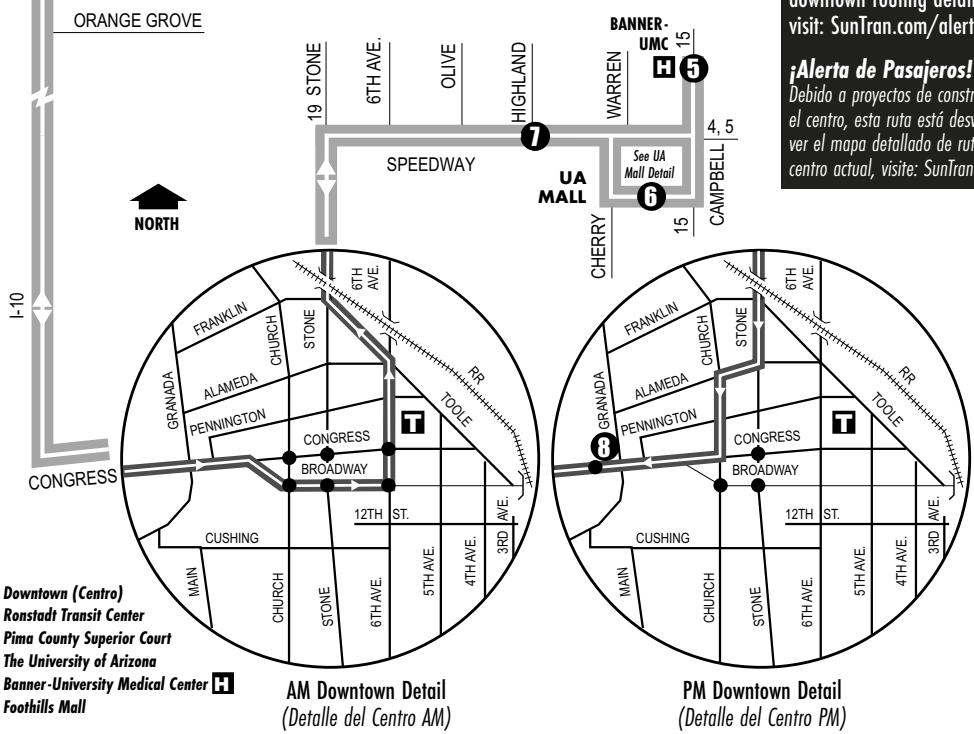

Route 102X NORTHWEST-UA EXPRESS

RIDER ALERT!
 Due to construction projects downtown, this route is on detour. To view the current downtown routing detail map visit: SunTran.com/alerts.

¡Alerta de Pasajeros!
 Debido a proyectos de construcción en el centro, esta ruta está desviada. Para ver el mapa detallado de rutas del centro actual, visite: SunTran.com/alert.

Downtown (Centro)
 Ronstadt Transit Center
 Pima County Superior Court
 The University of Arizona
 Banner-University Medical Center **H**
 Foothills Mall

T Ronstadt Transit Center (Centro de Tránsito)
 Connecting to/(Conexión a):
 Sun Tran — 1,2,3,4,6,7,8,10,12,16,18,19,21,22,23,25
 Sun Express — 102X AM,103X,104X,105X,107X,109X,110X
 Sun Link streetcar
 Sun Shuttle — 421

Route 102X M-F / Southbound

Route 102X M-F / Northbound

Southbound Stops

- Lambert/Riverfront Park
- La Cañada/Lambert
- La Cañada/Overton
- La Cañada/Magee
- Ina/La Cañada
- Ina/Express Care
- Ina/La Cholla**
- Ina/Crystal Cave
- Ina/Shannon
- Ina/Camino De La Tierra
- Ina/Meredith**
- Ina/Oldfather**
- Ina/Cmo De Las Capas
- Congress/Central
- Broadway/Church
- 6th Ave/Pennington
- Toole/7th Ave
- Speedway/Stone
- Speedway/6th Ave
- Speedway/Olive Underpass
- Speedway/Highland
- UA Mall
- Campbell/Speedway
- Campbell/Adams (Banner-UMC)**

Northbound Stops

- Campbell/Adams (Banner-UMC)**
- Campbell Av/Speedway
- UA Mall**
- Speedway/Campbell
- Speedway/Warren Underpass
- Speedway/Highland**
- Speedway/Olive Underpass
- Stone/Speedway
- Stone/Franklin
- Stone/Alameda
- Church/Pennington
- Congress/Church
- CongressGranada (NW)**
- Ina/Cmo De Las Capas
- Ina/Oldfather
- Ina/Thornycdale
- Ina/Camino De La Tierra
- Ina/Shannon
- Ina/Mona Lisa
- Ina/La Cholla
- Ina/Express Care
- La Cañada/Ina
- La Cañada/Magee
- La Cañada/Hardy
- Lambert/La Cañada
- Lambert/Riverfront Park**