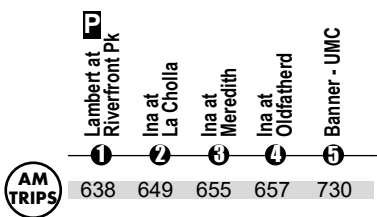

Route 102X NORTHWEST-UA EXPRESS

RIDER ALERT!
 Due to construction projects downtown, this route is on detour. To view the current downtown routing detail map visit: SunTran.com/alerts.

¡Alerta de Pasajeros!
 Debido a proyectos de construcción en el centro, esta ruta está desviada. Para ver el mapa detallado de rutas del centro actual, visite: SunTran.com/alert.

Downtown (Centro)
 Ronstadt Transit Center
 Pima County Superior Court
 The University of Arizona
 Banner-University Medical Center **H**
 Foothills Mall

T Ronstadt Transit Center (Centro de Tránsito)
 Connecting to/(Conexión a):
 Sun Tran — 1,2,3,4,6,7,8,10,12,16,18,19,21,22,23,25
 Sun Express — 102X AM,103X,104X,105X,107X,109X,110X
 Sun Link streetcar
 Sun Shuttle — 421

S Sun Shuttle Transfer Points
 (Puntos de Transbordo a Sun Shuttle)
 Route 412 — Thornycdale/Ina
 Route 421 — Ronstadt Transit Center

S Sun Link Transfer Point
 (Puntos de Transbordo a Sun Link)
 ● Sun Link stops (paradas de Sun Link)

Route 102X M-F / Southbound

Route 102X M-F / Northbound

Southbound Stops

- Lambert/Riverfront Park
- La Cañada/Lambert
- La Cañada/Overton
- La Cañada/Magee
- Ina/La Cañada
- Ina/Express Care
- Ina/La Cholla**
- Ina/Crystal Cave
- Ina/Shannon
- Ina/Camino De La Tierra
- Ina/Meredith**
- Ina/Oldfather**
- Ina/Cmo De Las Capas
- Congress/Central
- Broadway/Church
- 6th Ave/Pennington
- Toole/7th Ave
- Speedway/Stone
- Speedway/6th Ave
- Speedway/Olive Underpass
- Speedway/Highland
- UA Mall
- Campbell/Speedway
- Campbell/Adams (Banner-UMC)**