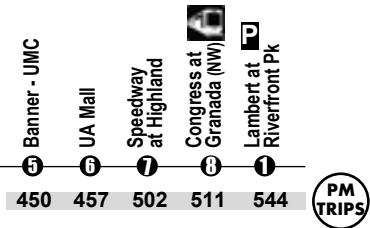

Downtown (Centro)
 Ronstadt Transit Center
 Pima County Superior Court
 The University of Arizona
 Banner-University Medical Center **H**
 Foothills Mall

T Ronstadt Transit Center (Centro de Tránsito)
 Connecting to/(Conexión a):
 Sun Tran — 1,2,3,4,6,7,8,10,12,16,18,19,21,22,23,25
 Sun Express — 102X AM,103X,104X,105X,107X,109X,110X
 Sun Link streetcar
 Sun Shuttle — 421

S Sun Shuttle Transfer Points
 (Puntos de Transbordo a Sun Shuttle)
 Route 412 — Thornycdale/Ina
 Route 421 — Ronstadt Transit Center

S Sun Link Transfer Point
 (Puntos de Transbordo a Sun Link)
 ● Sun Link stops (paradas de Sun Link)

Route 102X M-F / Southbound

Route 102X M-F / Northbound

Southbound Stops

- Lambert/Riverfront Park
- La Cañada/Lambert
- La Cañada/Overton
- La Cañada/Magee
- Ina/La Cañada
- Ina/Express Care
- Ina/La Cholla**
- Ina/Crystal Cave
- Ina/Shannon
- Ina/Camino De La Tierra
- Ina/Meredith**
- Ina/Oldfather**
- Ina/Cmo De Las Capas
- Congress/Central
- Broadway/Church
- 6th Ave/Pennington
- Toole/7th Ave
- Speedway/Stone
- Speedway/6th Ave
- Speedway/Olive Underpass
- Speedway/Highland
- UA Mall
- Campbell/Speedway
- Campbell/Adams (Banner-UMC)**

Northbound Stops

- Campbell/Adams (Banner-UMC)**
- Campbell Av/Speedway
- UA Mall**
- Speedway/Campbell
- Speedway/Warren Underpass
- Speedway/Highland**
- Speedway/Olive Underpass
- Stone/Speedway
- Stone/Franklin
- Stone/Alameda
- Church/Pennington
- Congress/Church
- CongressGranada (NW)**
- Ina/Cmo De Las Capas
- Ina/Oldfather
- Ina/Thornycdale
- Ina/Camino De La Tierra
- Ina/Shannon
- Ina/Mona Lisa
- Ina/La Cholla
- Ina/Express Care
- La Cañada/Ina
- La Cañada/Magee
- La Cañada/Hardy
- Lambert/La Cañada
- Lambert/Riverfront Park**