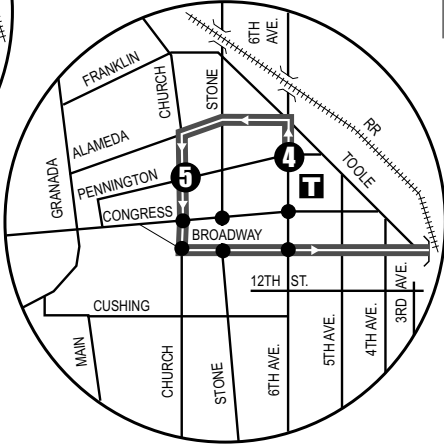

**Route 101X**  
**GOLF LINKS-DOWNTOWN EXPRESS**

See Downtown Details  
(Vea el mapa detallado del Centro de La Ciudad)

**AM Downtown Detail**  
(Detalle del Centro AM)

**PM Downtown Detail**  
(Detalle del Centro PM)

- Sun Shuttle Transfer Points  
(Puntos de Transbordo a Sun Shuttle)  
Route 421 — Ronstadt Transit Center  
Route 450 — Golf Links/Kolb Park & Ride
- Sun Link Transfer Point  
(Puntos de Transbordo a Sun Link)  
● Sun Link stops (paradas de Sun Link)

**Route 101X M-F/Westbound**

Harrison at 22nd St.	Harrison at Golf Links	Golf Links at Kolb	6th Ave. at Pennington	Church at Pennington	Congress at Granada (NW)	
1	2	3	4	5	6	
AM TRIPS	618	620	628	645	648	651
	648	650	658	715	718	721

**Eastbound Stops**

- 6th Ave/Pennington**  
Alameda/Grossetta
- Church/Pennington**  
Broadway/4th Ave  
Golf Links/Wilmot  
Golf Links/Kolb  
Golf Links/Cordova  
Golf Links/Prudence  
Golf Links/Marc Dr  
Golf Links/Pantano Rd  
Golf Links/Lakeside Pkwy  
Golf Links/Saddleback
- Golf Links/Sarnoff  
Golf Links/Pantano Pkwy  
Golf Links/Oakenshield  
Golf Links/Desert Cavern  
Harrison/Golf Links  
Harrison/Harrison Circle  
Harrison/29th St  
Harrison Palm Tree
- 22nd/Harrison**