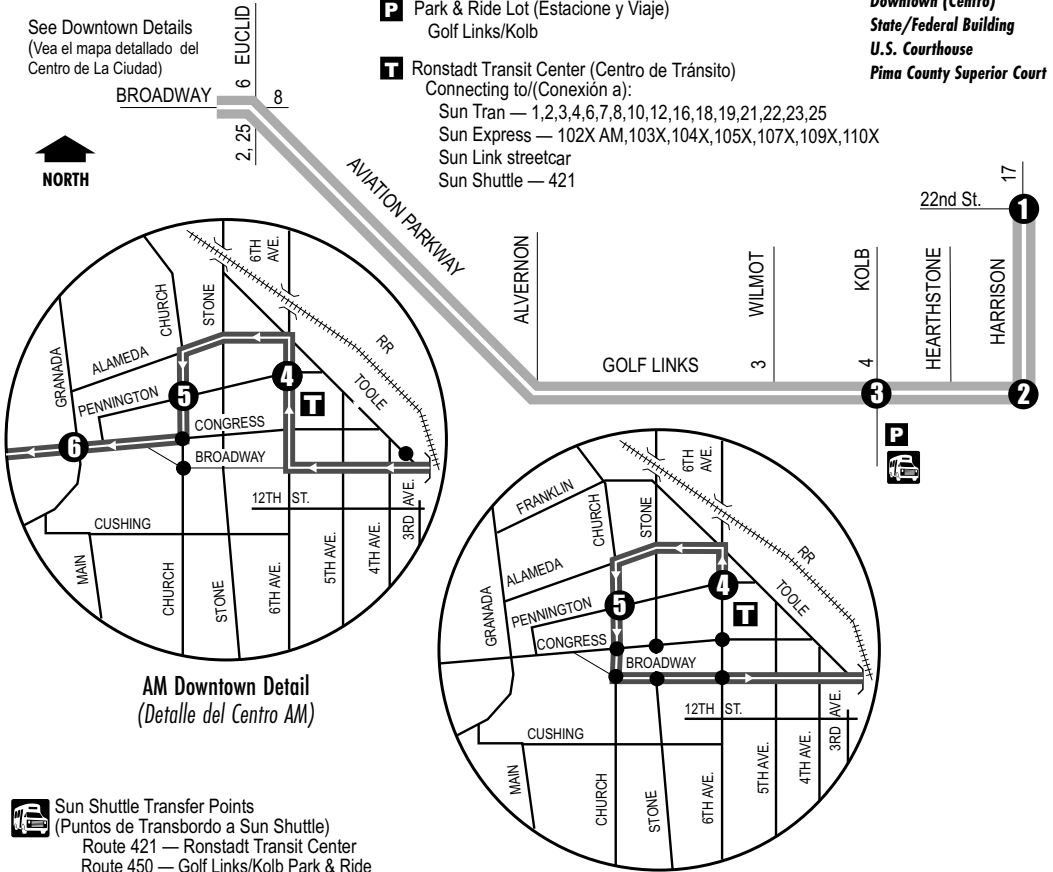

**Route 101X**  
**GOLF LINKS-DOWNTOWN EXPRESS**

See Downtown Details  
(Vea el mapa detallado del Centro de La Ciudad)

**AM Downtown Detail**  
(Detalle del Centro AM)

**PM Downtown Detail**  
(Detalle del Centro PM)

- Sun Shuttle Transfer Points  
(Puntos de Transbordo a Sun Shuttle)  
Route 421 — Ronstadt Transit Center  
Route 450 — Golf Links/Kolb Park & Ride
- Sun Link Transfer Point  
(Puntos de Transbordo a Sun Link)  
● Sun Link stops (paradas de Sun Link)

**Route 101X M-F/Westbound**

Harrison at 22nd St.	Harrison at Golf Links	Golf Links at Kolb	6th Ave. at Pennington	Church at Pennington	Congress at Granada (NW)	
1	2	3	4	5	6	
AM TRIPS	618	620	628	645	648	651
	648	650	658	715	718	721

**Eastbound Stops**

- 6th Ave/Pennington**  
Alameda/Grossetta
- Church/Pennington**  
Broadway/4th Ave  
Golf Links/Wilmot  
Golf Links/Kolb  
Golf Links/Cordova  
Golf Links/Prudence  
Golf Links/Marc Dr  
Golf Links/Pantano Rd  
Golf Links/Lakeside Pkwy  
Golf Links/Saddleback
- Golf Links/Sarnoff  
Golf Links/Pantano Pkwy  
Golf Links/Oakenshield  
Golf Links/Desert Cavern  
Harrison/Golf Links  
Harrison/Harrison Circle  
Harrison/29th St  
Harrison Palm Tree
- 22nd/Harrison**