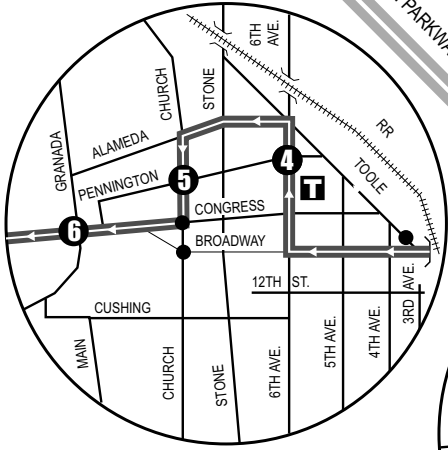

**Route 101X**  
**GOLF LINKS-DOWNTOWN EXPRESS**

See Downtown Details  
(Vea el mapa detallado del Centro de La Ciudad)

**AM Downtown Detail**  
(Detalle del Centro AM)

**PM Downtown Detail**  
(Detalle del Centro PM)

- Sun Shuttle Transfer Points  
(Puntos de Transbordo a Sun Shuttle)  
Route 421 — Ronstadt Transit Center  
Route 450 — Golf Links/Kolb Park & Ride
- Sun Link Transfer Point  
(Puntos de Transbordo a Sun Link)  
● Sun Link stops (paradas de Sun Link)

**Route 101X M-F/Westbound**

Harrison at 22nd St.	Harrison at Golf Links	Golf Links at Kolb	6th Ave. at Pennington	Church at Pennington	Congress at Granada (NW)	
1	2	3	4	5	6	
AM TRIPS	618	620	628	645	648	651
	648	650	658	715	718	721

**Eastbound Stops**

- 6th Ave/Pennington**  
Alameda/Grossetta
- Church/Pennington**  
Broadway/4th Ave  
Golf Links/Wilmot  
Golf Links/Kolb  
Golf Links/Cordova  
Golf Links/Prudence  
Golf Links/Marc Dr  
Golf Links/Pantano Rd  
Golf Links/Lakeside Pkwy  
Golf Links/Saddleback
- Golf Links/Sarnoff  
Golf Links/Pantano Pkwy  
Golf Links/Oakenshield  
Golf Links/Desert Cavern  
Harrison/Golf Links  
Harrison/Harrison Circle  
Harrison/29th St  
Harrison Palm Tree
- 22nd/Harrison**