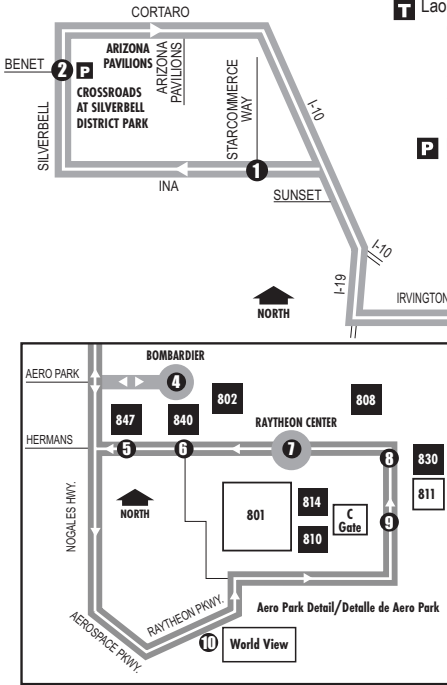

NORTHWEST - AERO PARK EXPRESS

204X

T Laos Transit Center (Centro de Tránsito)
 Connecting to/(Conexión a):
 Sun Tran — 2,11,12,18,23,24,25,26,27,29,50
 Sun Express — 203X
 Sun Shuttle — 421,430,440

P Park & Ride Lot (Estacione y Viaje)
 Laos Transit Center/Irvington
 Crossroads at Silverbell District Park —
 Cortaro/Silverbell

Sun Shuttle Transfer Points
 (Puntos de Transbordo a Sun Shuttle)
 Routes 421,430,440 — Laos Transit Center

3 LAOS TRANSIT CENTER
 To Aero Park Area
 Hacia el Area de Aero Park

Only authorized riders can enter Raytheon Facility

Crossroads at Silverbell District Park
 Laos Transit Center
 Aero Park
 Flight Safety
 Bombardier

Route 204X M-F / Southbound

AM TRIPS

Ina at Starcommerce Way	Silverbell at Crossroads Park P	Irvington at ** Laos Center P	Bombardier ** at Aero Park	Raytheon Bldg. 847
1	2	3	4	5
513	518	543	557	615
543	548	613	627	645
643	648	713	727	745

*estimated time point, see page 1 for details.

Route 204X M-F / Northbound

PM TRIPS

World View	Raytheon "C" Gate	Raytheon Bldg. 830	Raytheon Center	Raytheon Bldg. 840	Raytheon Bldg. 847	Bombardier at Aero Park	Silverbell at Crossroads Park P
10	9	8	7	6	5	4	2
330	340	342	343	344	346	352	432
430	440	442	443	444	446	452	532
530	540	542	543	544	546	552	632