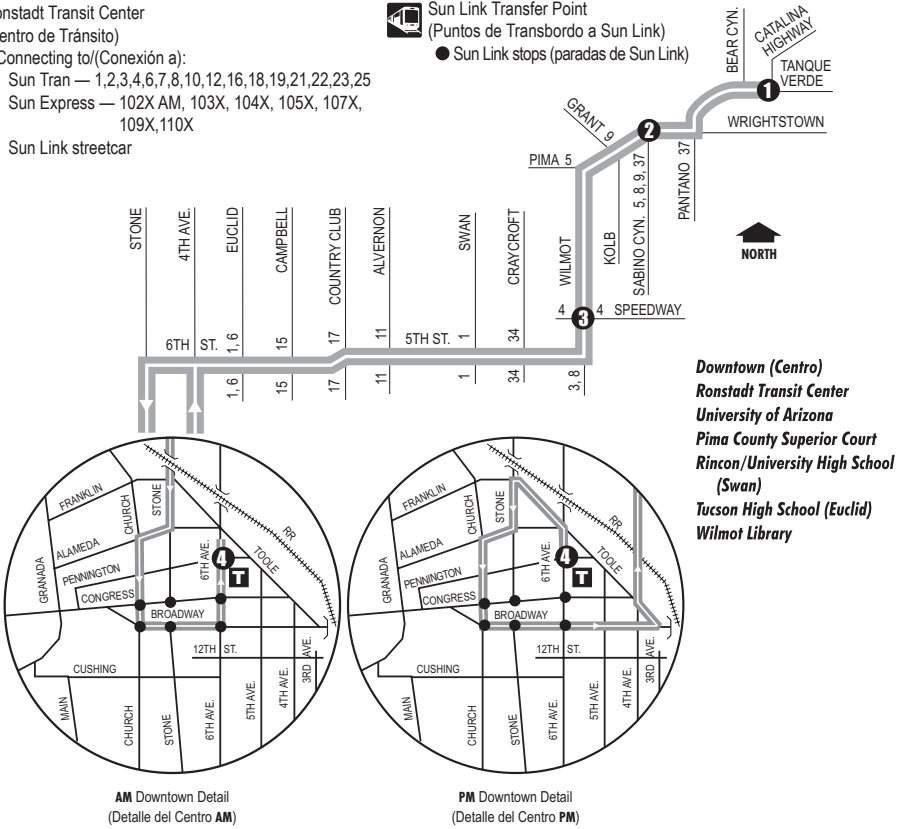

CATALINA HWY-DOWNTOWN EXPRESS

109X

T Ronstadt Transit Center
(Centro de Tránsito)

Connecting to (Conexión a):

Sun Tran — 1, 2, 3, 4, 6, 7, 8, 10, 12, 16, 18, 19, 21, 22, 23, 25

Sun Express — 102X AM, 103X, 104X, 105X, 107X, 109X, 110X

Sun Link streetcar

Sun Link Transfer Point

(Puntos de Transbordo a Sun Link)

● Sun Link stops (paradas de Sun Link)

Route 109X M-F / Westbound

AM TRIPS

- 1** Catalina Hwy at Tanque Verde
644
- 2** Tanque Verde at Sabino Cyn.
651
- 3** Wilmot at Speedway
654
- 4** 6th Ave. at Pennington
720

Route 109X M-F / Eastbound

PM TRIPS

- 4** 6th Ave. at Pennington
449
- 1** Catalina Hwy at Tanque Verde
530

Westbound Stops

- Catalina Hwy/ Tanque Verde**
- Tanque Verde/Lutheran Church
- Tanque Verde/Woodland
- Tanque Verde/Dos Hombres
- Tanque Verde/Paseo
- Rancho Esperanza
- Tanque Verde/ Sabino Canyon**
- Tanque Verde/Indian Ruins
- Tanque Verde/Grant
- Wilmot/Lee
- Wilmot/Speedway**
- 5th St/Wilmot
- 5th St/Craycroft
- 5th St/Swan
- 5th St/Alvernon
- 6th St/Country Club
- 6th St/Campbell
- 6th St/Highland
- 6th St/Euclid
- 6th St/Herbert
- Stone/Franklin
- Stone/Alameda
- Church/Pennington
- 6th Ave/Pennington**

Eastbound Stops

- 6th Ave/Pennington**
- Stone/Franklin
- Stone/Alameda
- Church/Pennington
- 6th St/Euclid
- 6th St/Highland
- 6th St/Campbell
- 6th St/Country Club
- 5th St/Alvernon
- 5th St/Swan
- 5th St/Craycroft
- Wilmot/5th St
- Wilmot/Speedway
- Tanque Verde/6390 E
- Tanque Verde
- Tanque Verde/Kolb
- Tanque Verde/Camino Principal
- Tanque Verde/Indian Ridge
- Tanque Verde/
- Sabino Canyon
- Tanque Verde/Paseo
- Rancho Esperanza
- Tanque Verde/Camino Pio
- Decimo
- Pantano/Wrightstown
- Tanque Verde/Woodland
- Tanque Verde/Lutheran Church
- Catalina Hwy/ Tanque Verde**