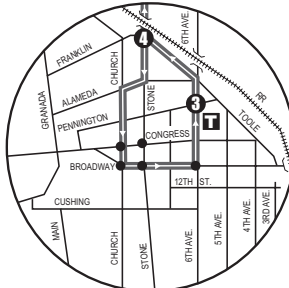

T Ronstadt Transit Center (Centro de Tránsito)
Connecting to/(Conexión a):
Sun Tran — 1,2,3,4,6,7,8,10,12,16,18,
19,21,22,23,25
Sun Express — 102X AM, 103X, 104X,
105X, 107X 109X,110X
Sun Shuttle — 421

P Sun Link Transfer Point
(Puntos de Transbordo a Sun Link)
● Sun Link stops (paradas de Sun Link)

▲ The bus stops here only Northbound,
does not stop Southbound.
*El autobús para aquí solamente hacia
el norte, no para llenando hacia el sur.*

1. **Downtown (Centro)**
   Ronstadt Transit Center
   Oro Valley Market/Ina
   Oro Valley Hospital
   Ventana Medical Systems
   Tucson Mall
   Pima County Superior Court

P Sun Shuttle Transfer Points
(Puntos de Transbordo a Sun Shuttle)
Route 401 — Rancho Vistoso Park & Ride
Ina & Oracle

P Park & Ride Lots (Estacione y Viaje)
Rancho Vistoso Park & Ride
Ina/Via Ponte

Route 107X M-F / Southbound

Rancho Vistoso Park & Ride P	Oracle P at Ina	6th Ave. at Pennington
1	2	3
701	719	745
—	—	—
601	619	645

Route 107X M-F / Northbound

Stone at Franklin	6th Ave. at Pennington	Rancho Vistoso Park & Ride P
4	3	1
—	550	632
—	—	—
444	450	532

Southbound Stops

Rancho Vistoso/Pusch Mountain View Innovation Park/Vistoso Commerce Innovation Park/Tangerine Oracle/Hanley Oracle/1st Ave (Oro Valley) Oracle/El Conquistador Way Oracle/Linda Vista Oracle/Calle Concordia Oracle/8851 N Oracle Oracle/Mountain Vista	Oracle/Magee Oracle/Suffolk Oracle/Ina Oracle/Orange Grove Oracle/Wetmore Stone/Speedway Stone/Franklin Stone/Alameda Church/Pennington 6th Ave/Pennington

Northbound Stops

Stone/Franklin Stone/Alameda Church/Pennington 6th Ave/Pennington Toole/7th Ave Stone/Speedway Oracle/Wetmore Oracle/Orange Grove Oracle/Ina Oracle/Suffolk Oracle/Magee Oracle/Mountain Vista	Oracle/Hardy Oracle/Calle Concordia Oracle/Linda Vista Oracle/El Conquistador Way Oracle/1st Ave (Oro Valley) Oracle/Hanley Innovation Market/Oracle Rancho Vistoso/Pusch Mountain View