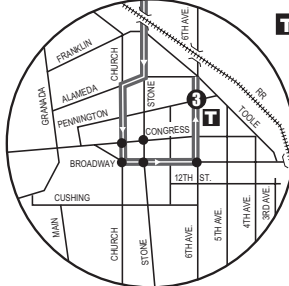

T Ronstadt Transit Center (Centro de Tránsito)
Connecting to/(Conexión a):
Sun Tran — 1,2,3,4,6,7,8,10,12,16,18,
19,21,22,23,25
Sun Express — 102X AM, 103X, 104X,
105X, 107X 109X,110X
Sun Shuttle — 421

P Sun Link Transfer Point
(Puntos de Transbordo a Sun Link)
● Sun Link stops (paradas de Sun Link)

▲ The bus stops here only Northbound,
does not stop Southbound.
*El autobús para aquí solamente hacia
el norte, no para llenando hacia el sur.*

1. **Downtown (Centro)**
   Ronstadt Transit Center
   Oro Valley Market/Ina
   Oro Valley Hospital
   Ventana Medical Systems
   Tucson Mall
   Pima County Superior Court

P Sun Shuttle Transfer Points
(Puntos de Transbordo a Sun Shuttle)
Route 401 — Rancho Vistoso Park & Ride
Ina & Oracle

P Park & Ride Lots (Estacione y Viaje)
Rancho Vistoso Park & Ride
Ina/Via Ponte

Route 107X M-F / Southbound

Rancho Vistoso Park & Ride P	Oracle P at Ina	6th Ave. at Pennington
1	2	3
701	719	745
—	—	—
601	619	645

Route 107X M-F / Northbound

Stone at Franklin	6th Ave. at Pennington	Rancho Vistoso Park & Ride P
4	3	1
—	550	632
—	—	—
444	450	532

Southbound Stops

Rancho Vistoso/Pusch Mountain View Innovation Park/Vistoso Commerce Innovation Park/Tangerine Oracle/Hanley Oracle/1st Ave (Oro Valley) Oracle/El Conquistador Way Oracle/Linda Vista Oracle/Calle Concordia Oracle/8851 N Oracle Oracle/Mountain Vista	Oracle/Magee Oracle/Suffolk Oracle/Ina Oracle/Orange Grove Oracle/Wetmore Stone/Speedway Stone/Franklin Stone/Alameda Church/Pennington 6th Ave/Pennington

Northbound Stops

Stone/Franklin Stone/Alameda Church/Pennington 6th Ave/Pennington Toole/7th Ave Stone/Speedway Oracle/Wetmore Oracle/Orange Grove Oracle/Ina Oracle/Suffolk Oracle/Magee Oracle/Mountain Vista	Oracle/Hardy Oracle/Calle Concordia Oracle/Linda Vista Oracle/El Conquistador Way Oracle/1st Ave (Oro Valley) Oracle/Hanley Innovation Market/Oracle Rancho Vistoso/Pusch Mountain View