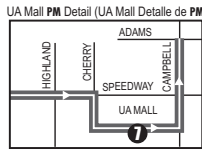

**AM Downtown Detail**  
(Detalle del Centro AM)

**PM Downtown Detail**  
(Detalle del Centro PM)

**Downtown (Centro)**  
**Ronstadt Transit Center**  
**Pima County Superior Court**  
**Banner - University Medical Center**   
**The University of Arizona**  
**Foothills Mall**

**T** Ronstadt Transit Center (Centro de Tránsito)  
 Connecting to/(Conexión a):  
 Sun Tran — 1,2,3,4,6,7,8,10,12,16,18,  
 19,21,22,23,25  
 Sun Express — 102X AM, 103X, 104X, 105X,  
 107X, 109X, 110X  
 Sun Link streetcar  
 Sun Shuttle — 421

**Route 103X M-F / Northbound**

Stone at Franklin		6th Ave. at Pennington		UA Mall		Ina at Cmo De Las Capas
<b>6</b>		<b>5</b>		<b>7</b>		<b>1</b>
515		523		535		619

**PM TRIPS**

**Southbound Stops**

**Ina/Cmo De Las Capas** Campbell/Ft Lowell  
**Ina/Oldfather** Campbell/Copper  
**Ina/Thornydale** Campbell/Adams  
 Ina/Camino De La Tierra Campbell/Speedway  
 Ina/Shannon UA Mall  
 Ina/Mona Lisa Speedway/Campbell  
**Ina/La Cholla (SE)** Speedway/Warren  
 Ina/Express Care Underpass  
 Ina/La Canada Speedway/Highland  
 Ina/Via Ponte Underpass  
 Oracle/Ina Speedway/Olive  
 Oracle/Orange Grove Underpass  
 River/Stone Stone/Speedway  
 River/Hillcrest Stone/Franklin  
 River/Campana Stone/Alameda  
 River/Via Entrada Church/Pennington  
 Campbell/River **6th Ave/Pennington**  
 Campbell/Prince

**Northbound Stops**

**Stone/Franklin** River/1st Ave  
 Stone/Alameda River/Hillcrest  
 Church/Pennington River/Stone  
**6th Ave/Pennington** Oracle/Orange Grove  
 6th Ave/6th St Ina/Oracle  
 Speedway/6th Ave Ina/Paseo Del Norte  
 Speedway/Olive Underpass Ina/La Canada  
 Speedway/Highland Underpass Ina/Express Care  
**UA Mall** Ina/La Cholla  
 Campbell/Speedway Ina/Crystal Cave  
 Campbell/Adams Ina/Shannon  
 Campbell/Copper Ina/Camino De La Tierra  
 Campbell/Ft Lowell Ina/Meredith  
 Campbell/Prince Ina/Oldfather  
 River/Campbell **Ina/Cmo De Las Capas**  
 River/Via Entrada