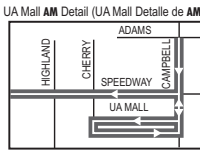

**AM Downtown Detail**  
(Detalle del Centro AM)

**PM Downtown Detail**  
(Detalle del Centro PM)

**Downtown (Centro)**  
**Ronstadt Transit Center**  
**Pima County Superior Court**  
**Banner - University Medical Center**   
**The University of Arizona**  
**Foothills Mall**

**T** Ronstadt Transit Center (Centro de Tránsito)  
 Connecting to/(Conexión a):  
 Sun Tran — 1,2,3,4,6,7,8,10,12,16,18,  
 19,21,22,23,25  
 Sun Express — 102X AM, 103X, 104X, 105X,  
 107X, 109X, 110X  
 Sun Link streetcar  
 Sun Shuttle — 421

**Route 103X M-F / Northbound**

Stone at Franklin		6th Ave. at Pennington		UA Mall		Ina at Cmo De Las Capas
<b>6</b>		<b>5</b>		<b>7</b>		<b>1</b>
515		523		535		619

**PM TRIPS**

**Southbound Stops**

**Ina/Cmo De Las Capas** Campbell/Ft Lowell  
**Ina/Oldfather** Campbell/Copper  
**Ina/Thornydale** Campbell/Adams  
 Ina/Camino De La Tierra Campbell/Speedway  
 Ina/Shannon UA Mall  
 Ina/Mona Lisa Speedway/Campbell  
**Ina/La Cholla (SE)** Speedway/Warren  
 Ina/Express Care Underpass  
 Ina/La Canada Speedway/Highland  
 Ina/Via Ponte Underpass  
 Oracle/Ina Speedway/Olive  
 Oracle/Orange Grove Underpass  
 River/Stone Stone/Speedway  
 River/Hillcrest Stone/Franklin  
 River/Campana Stone/Alameda  
 River/Via Entrada Church/Pennington  
 Campbell/River **6th Ave/Pennington**  
 Campbell/Prince

**Northbound Stops**

**Stone/Franklin** River/1st Ave  
 Stone/Alameda River/Hillcrest  
 Church/Pennington River/Stone  
**6th Ave/Pennington** Oracle/Orange Grove  
 6th Ave/6th St Ina/Oracle  
 Speedway/6th Ave Ina/Paseo Del Norte  
 Speedway/Olive Underpass Ina/La Canada  
 Speedway/Highland Underpass Ina/Express Care  
**UA Mall** Ina/La Cholla  
 Campbell/Speedway Ina/Crystal Cave  
 Campbell/Adams Ina/Shannon  
 Campbell/Copper Ina/Camino De La Tierra  
 Campbell/Ft Lowell Ina/Meredith  
 Campbell/Prince Ina/Oldfather  
 River/Campbell **Ina/Cmo De Las Capas**  
 River/Via Entrada