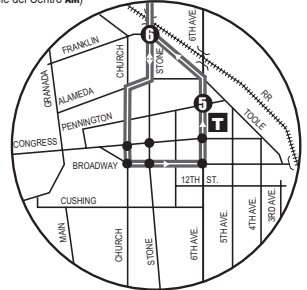

**AM Downtown Detail**  
(Detalle del Centro AM)

**PM Downtown Detail**  
(Detalle del Centro PM)

**Downtown (Centro)**  
**Ronstadt Transit Center**  
**Pima County Superior Court**  
**Banner - University Medical Center**   
**The University of Arizona**  
**Foothills Mall**

**T** Ronstadt Transit Center (Centro de Tránsito)  
 Connecting to/(Conexión a):  
 Sun Tran — 1,2,3,4,6,7,8,10,12,16,18,  
 19,21,22,23,25  
 Sun Express — 102X AM, 103X, 104X, 105X,  
 107X, 109X, 110X  
 Sun Link streetcar  
 Sun Shuttle — 421

**Route 103X M-F / Northbound**

Stone at Franklin		6th Ave. at Pennington		UA Mall		Ina at Cmo De Las Capas
<b>6</b>		<b>5</b>		<b>7</b>		<b>1</b>
515		523		535		619

**PM TRIPS**

**Southbound Stops**

**Ina/Cmo De Las Capas** Campbell/Ft Lowell  
**Ina/Oldfather** Campbell/Copper  
**Ina/Thornydale** Campbell/Adams  
 Ina/Camino De La Tierra Campbell/Speedway  
 Ina/Shannon UA Mall  
 Ina/Mona Lisa Speedway/Campbell  
**Ina/La Cholla (SE)** Speedway/Warren  
 Ina/Express Care Underpass  
 Ina/La Canada Speedway/Highland  
 Ina/Via Ponte Underpass  
 Oracle/Ina Speedway/Olive  
 Oracle/Orange Grove Underpass  
 River/Stone Stone/Speedway  
 River/Hillcrest Stone/Franklin  
 River/Campana Stone/Alameda  
 River/Via Entrada Church/Pennington  
 Campbell/River **6th Ave/Pennington**  
 Campbell/Prince

**Northbound Stops**

**Stone/Franklin** River/1st Ave  
 Stone/Alameda River/Hillcrest  
 Church/Pennington River/Stone  
**6th Ave/Pennington** Oracle/Orange Grove  
 6th Ave/6th St Ina/Oracle  
 Speedway/6th Ave Ina/Paseo Del Norte  
 Speedway/Olive Underpass Ina/La Canada  
 Speedway/Highland Underpass Ina/Express Care  
**UA Mall** Ina/La Cholla  
 Campbell/Speedway Ina/Crystal Cave  
 Campbell/Adams Ina/Shannon  
 Campbell/Copper Ina/Camino De La Tierra  
 Campbell/Ft Lowell Ina/Meredith  
 Campbell/Prince Ina/Oldfather  
 River/Campbell **Ina/Cmo De Las Capas**  
 River/Via Entrada