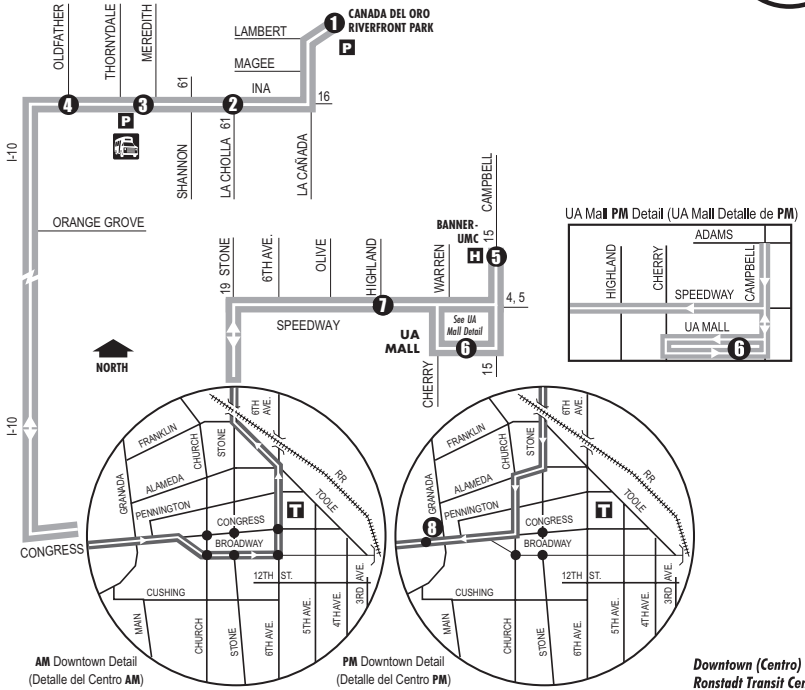

NORTHWEST-UA EXPRESS

102X

T Ronstadt Transit Center (Centro de Tránsito)
 Connecting to/(Conexión a):
 Sun Tran — 1,2,3,4,6,7,8,10,12,16,18,19,21,22,23,25
 Sun Express — 102X AM, 103X, 104X, 105X, 107X, 109X, 110X
 Sun Link streetcar
 Sun Shuttle — 421

P Park & Ride Lots (Estacione y Viaje)
 North Pima Center— Ina/Thornydale
 Riverfront Park—Riverfront Park/Lambert

Sun Link Transfer Point
 (Puntos de Transbordo a Sun Link)
 ● Sun Link stops (paradas de Sun Link)

Sun Shuttle Transfer Points
 (Puntos de Transbordo a Sun Shuttle)
 Route 412 — Thornydale/Ina
 Route 421 — Ronstadt Transit Center

*Downtown (Centro)
 Ronstadt Transit Center
 Pima County Superior Court
 The University of Arizona
 Banner-University
 Medical Center
 Foothills Mall*

Northbound Stops

Campbell/Adams Ina/Cmo De Las Capas
(Banner-UMC) Ina/Oldfather
 Campbell Av/Speedway Ina/Thornydale
UA Mall Ina/Camino De La Tierra
 Speedway/Campbell Ina/Shannon
 Speedway/Warren Underpass Ina/Mona Lisa
Speedway/Highland Ina/La Cholla
 Speedway/Olive Underpass Ina/Express Care
 Stone/Speedway La Cañada/Ina
 Stone/Franklin La Cañada/Magee
 Stone/Alameda La Cañada/Hardy
 Church/Pennington La Cañada/Lambert
 Congress/Church **Lambert/Riverfront Park**
CongressGranada(NW)