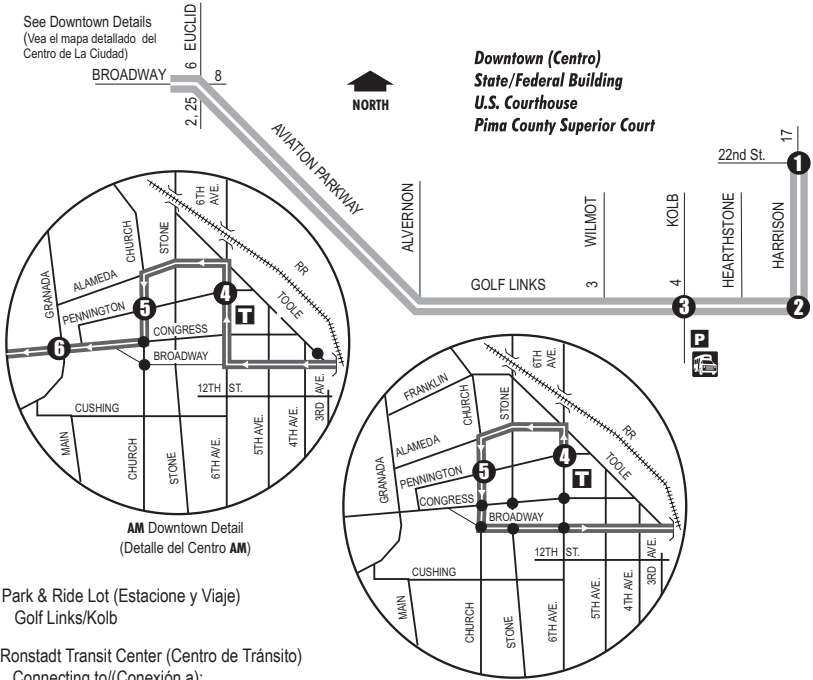

Downtown (Centro)
State/Federal Building
U.S. Courthouse
Pima County Superior Court

AM Downtown Detail
(Detalle del Centro **AM**)

PM Downtown Detail
(Detalle del Centro **PM**)

P Park & Ride Lot (Estacione y Viaje)
Golf Links/Kolb

T Ronstadt Transit Center (Centro de Tránsito)
Connecting to/(Conexión a):
Sun Tran — 1, 2, 3, 4, 6, 7, 8, 10, 12, 16, 18, 19, 21, 22, 23, 25
Sun Express — 102X AM, 103X, 104X, 105X, 107X, 109X, 110X
Sun Link streetcar
Sun Shuttle — 421

Sun Link Transfer Point
(Puntos de Transbordo a Sun Link)
● Sun Link stops (paradas de Sun Link)

Sun Shuttle Transfer Points
(Puntos de Transbordo a Sun Shuttle)
Route 421 — Ronstadt Transit Center
Route 450 — Golf Links/Kolb Park & Ride

Route 101X M-F / Westbound

Route 101X M-F / Eastbound

AM TRIPS

PM TRIPS

Harrison at 22nd St.	Harrison at Golf Links	Golf Links at Kolb	6th Ave at Pennington	Church at Pennington	Congress at Granada (NW)
1	2	3	4	5	6
614 643	617 646	625 655	645 715	647 722	649 723

6th Ave at Pennington	Church at Pennington	22nd St. at Harrison
4	5	1
415 445	417 447	447 517

There is a Service route change at the 6th Ave & Pennington stop. **There will be a five (5) minute hold at 6th Ave & Pennington.** Sun Express 101X turns into the 23X with service continuing to Cholla HS. **You will not need to change buses.**

Westbound Stops

Eastbound Stops

Harrison/22nd
Harrison/Pikes Peak
Harrison/Palm Tree
Harrison/29th St
Harrison/Thomas
Harrison/Golf Links
Golf Links/Harrison
Golf Links/Palm Springs
Golf Links/Camino Seco
Golf Links/Pantano Pkwy
Golf Links/Jaguar
Golf Links/Saddleback

Golf Links/Lakeside Pkwy
Golf Links/Pantano Rd
Golf Links/Marc
Golf Links/Prudence
Golf Links/Cordova
Golf Links/Kolb
Golf Links/Wilmot
6th Ave/Pennington
Alameda/Grossetta
Church/Pennington
Congress/Church
Congress/Granada (NW)

6th Ave/Pennington
Alameda/Grossetta
Church/Pennington
Broadway/6th Ave
Broadway/4th Ave
Golf Links/Wilmot
Golf Links/Kolb
Golf Links/Cordova
Golf Links/Prudence
Golf Links/Marc Dr
Golf Links/Pantano Rd

Golf Links/Lakeside Pkwy
Golf Links/Saddleback
Golf Links/Sarnoff
Golf Links/Pantano Pkwy
Golf Links/Oakenshield
Golf Links/Desert Cavern
Harrison/Golf Links
Harrison/Harrison Circle
Harrison/29th St
Harrison Palm Tree
22nd/Harrison