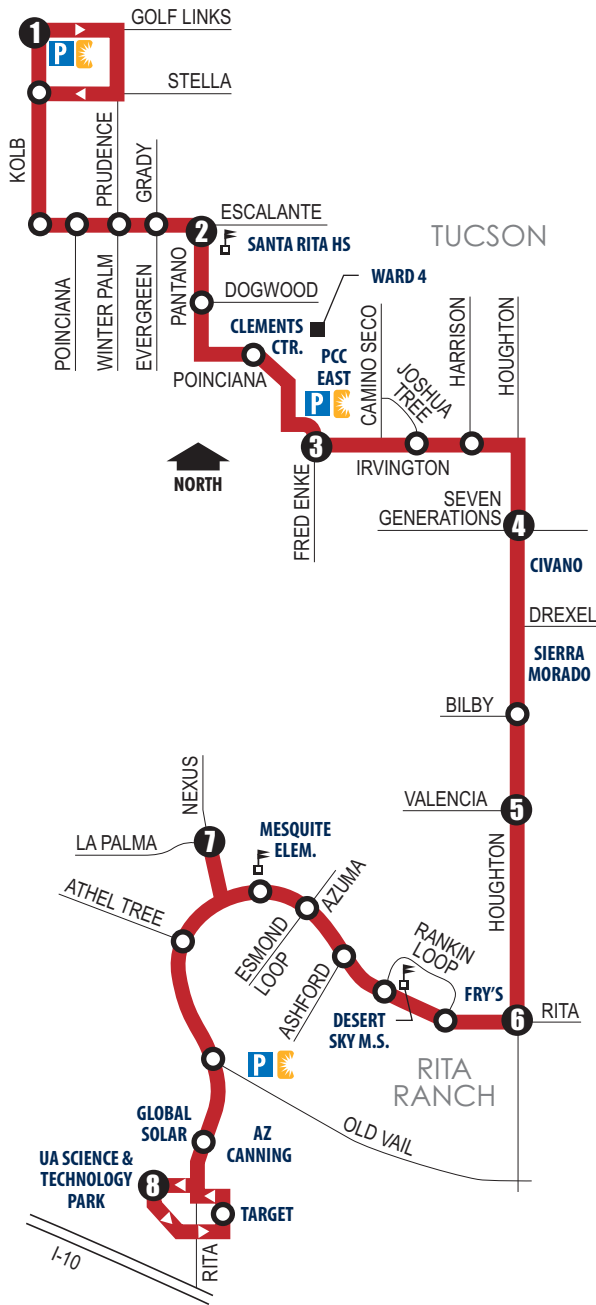

450

SOUTHEAST TUCSON/RITA RANCH

P Park & Ride Lot
Lote de estacione y viaje
 Kolb/Golf Links
 Pima Community College East
 Old Vail Road

☀ Connect to Sun Tran
Transborda a Sun Tran
 Routes 4, 17, 101X – Stop **1**
 Routes 3, 37 – Stop **3**
 Routes 110X – at **P** on Old Vail Rd.

○ Additional Stop
Parada adicional

🏫 School / Escuela

- 1** Kolb at Golf Links Park & Ride
- 2** Escalante & Pantano
- 3** Pima Community College East
- 4** Seven Generations at Houghton
- 5** Valencia at Houghton
- 6** Rita at Houghton
- 7** Nexus at La Palma
- 8** UA Tech Park

MONDAY - FRIDAY/NORTHBOUND

8	7	6	5	4	3	2	1
5:42	5:48	5:52	5:54	6:05	6:10	6:15	6:20
7:22	7:28	7:32	7:34	7:45	7:50	7:55	8:00
8:57	9:03	9:07	9:09	9:20	9:25	9:30	9:35
10:32	10:38	10:42	10:44	10:55	11:00	11:05	11:10
12:22	12:28	12:32	12:34	12:45	12:50	12:55	1:00
1:57	2:03	2:07	2:09	2:20	2:25	2:30	2:35
3:32	3:38	3:42	3:44	3:55	4:00	4:05	4:10
5:07	5:13	5:17	5:19	5:30	5:35	5:40	5:45

MONDAY - FRIDAY/SOUTHBOUND

1	2	3	4	5	6	7	8
6:23	6:30	6:37	6:42	6:53	6:55	6:59	7:05
8:03	8:10	8:17	8:22	8:33	8:35	8:39	8:45
9:38	9:45	9:52	9:57	10:08	10:10	10:14	10:20
11:13	11:20	11:27	11:32	11:43	11:45	11:49	11:55
1:03	1:10	1:17	1:22	1:33	1:35	1:39	1:45
2:38	2:45	2:52	2:57	3:08	3:10	3:14	3:20
4:13	4:20	4:27	4:32	4:43	4:45	4:49	4:55
5:48	5:55	6:02	6:07	6:18	6:20	6:24	6:30