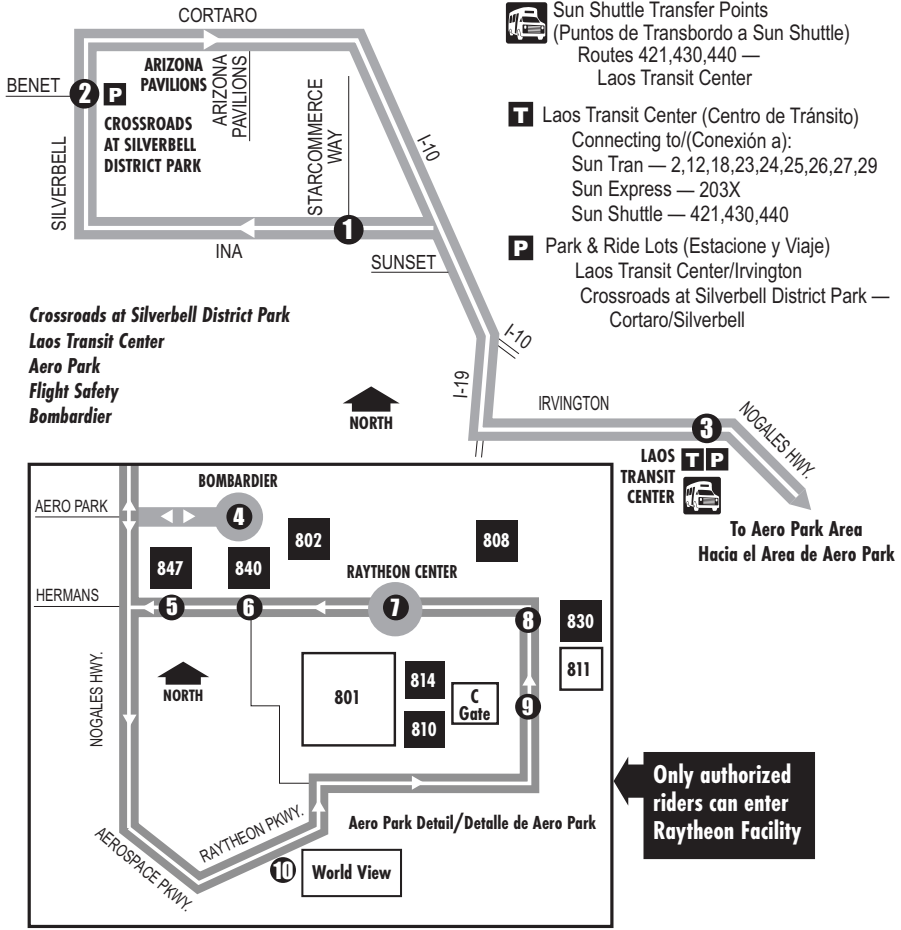

# Route 204X

### Route 204X M-F / Southbound

### Southbound Stops

- Ina/Starcommerce Way
- Silverbell/Crossroads Park
- Irvington/Laos Transit Center
- Bombardier/Aeropark
- Aero Park/Flight Safety
- Raytheon/World View
- Raytheon C Gate
- Raytheon Bldg 830
- Raytheon Center
- Raytheon Bldg 840
- Raytheon Bldg 847

### Northbound Stops

- Raytheon/World View
- Raytheon C Gate
- Raytheon Bldg 830
- Raytheon Center
- Raytheon Bldg 840
- Raytheon Bldg 847
- Bombardier/Aeropark
- Aero Park/Flight Safety
- Irvington/9th Ave (Irvington at Laos)
- Ina/Star Commerce
- Silverbell/Crossroads Park