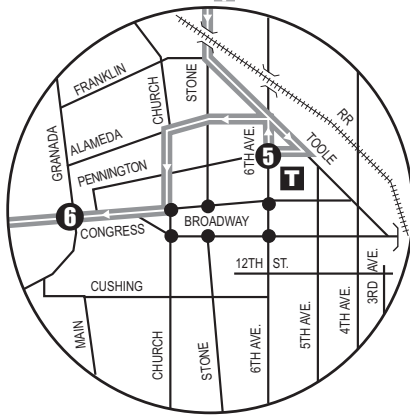

Route 109X

Catalina Hwy-Downtown Express

T Ronstadt Transit Center (Centro de Tránsito)
 Connecting to/(Conexión a):
 Sun Tran — 1,2,3,4,6,7,8,10,12,16,18,19,21,22,23,25
 Sun Express — 102X AM,103X,104X,105X,107X,109X,110X
 Sun Link streetcar
 Sun Shuttle — 421

Sun Link Transfer Point
 (Puntos de Transbordo a Sun Link)
 ● Sun Link stops (paradas de Sun Link)

AM Downtown Detail
 (Detalle del Centro AM)

PM Downtown Detail
 (Detalle del Centro PM)

- Downtown (Centro)
- Ronstadt Transit Center
- University of Arizona
- Pima County Superior Court
- Rincon/University H.S. (Swan)
- Tucson High School (Euclid)
- Wilmot Library

Route 109X M-F / Westbound

Route 109X M-F / Eastbound

Westbound Stops

- Catalina Hwy/Tanque Verde
- Tanque Verde/Lutheran Church
- Tanque Verde/Woodland
- Tanque Verde/Dos Hombres
- Tanque Verde/Paseo Rancho Esperanza
- Tanque Verde/Sabino Canyon
- Tanque Verde/Indian Ruins
- Tanque Verde/Grant
- Wilmot/Lee
- Wilmot/Speedway
- 5th St/Wilmot
- 5th St/Craycroft
- 5th St/Swan
- 5th St/Alvernon
- 6th St/Country Club
- 6th St/Campbell
- 6th St/Highland
- 6th St/Euclid
- 6th Ave/Pennington
- Alameda/Grossetta
- Church/Pennington
- Congress/Church
- Congress/Granada (NW)

Eastbound Stops

- 6th Ave/Pennington
- Alameda/Grossetta
- Church/Pennington
- 6th St/4th Ave SE
- 6th St/Euclid
- 6th St/Highland
- 6th St/Campbell
- 6th St/Country Club
- 5th St/Alvernon
- 5th St/Swan
- 5th St/Craycroft
- Wilmot/5th St
- Wilmot/Speedway
- Tanque Verde/6390 E
- Tanque Verde
- Tanque Verde/Kolb
- Tanque Verde/Camino Principal
- Tanque Verde/Indian Ridge
- Tanque Verde/Sabino Canyon
- Tanque Verde/Paseo Rancho Esperanza
- Tanque Verde/Camino Pio Decimo
- Pantano/Wrightstown
- Tanque Verde/Woodland
- Tanque Verde/Lutheran Church
- Catalina Hwy/Tanque Verde