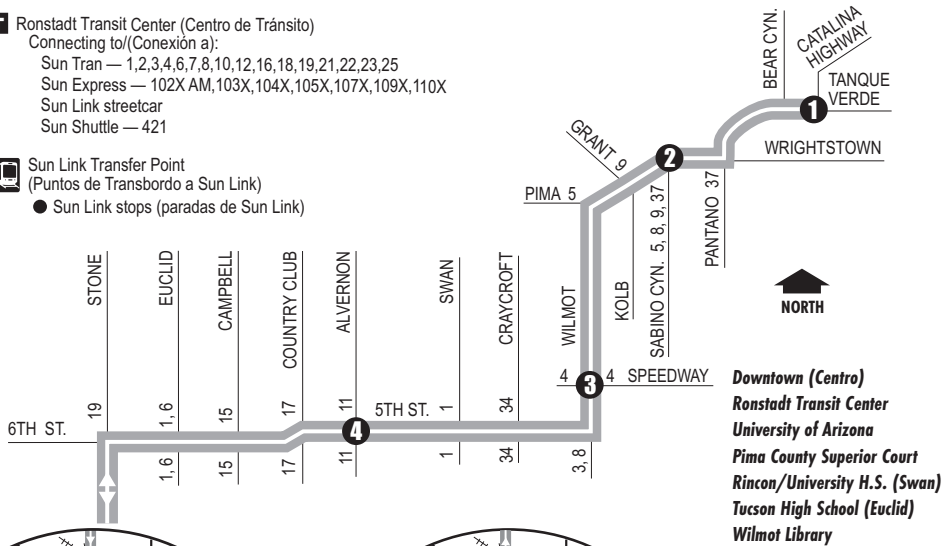

Route 109X

Catalina Hwy-Downtown Express

T Ronstadt Transit Center (Centro de Tránsito)
 Connecting to/(Conexión a):
 Sun Tran — 1,2,3,4,6,7,8,10,12,16,18,19,21,22,23,25
 Sun Express — 102X AM,103X,104X,105X,107X,109X,110X
 Sun Link streetcar
 Sun Shuttle — 421

Sun Link Transfer Point
 (Puntos de Transbordo a Sun Link)
 ● Sun Link stops (paradas de Sun Link)

AM Downtown Detail
 (Detalle del Centro AM)

PM Downtown Detail
 (Detalle del Centro PM)

- Downtown (Centro)
- Ronstadt Transit Center
- University of Arizona
- Pima County Superior Court
- Rincon/University H.S. (Swan)
- Tucson High School (Euclid)
- Wilmot Library

Route 109X M-F / Westbound

Route 109X M-F / Eastbound

Westbound Stops

- Catalina Hwy/Tanque Verde
- Tanque Verde/Lutheran Church
- Tanque Verde/Woodland
- Tanque Verde/Dos Hombres
- Tanque Verde/Paseo Rancho Esperanza
- Tanque Verde/Sabino Canyon
- Tanque Verde/Indian Ruins
- Tanque Verde/Grant
- Wilmot/Lee
- Wilmot/Speedway
- 5th St/Wilmot
- 5th St/Craycroft
- 5th St/Swan
- 5th St/Alvernon
- 6th St/Country Club
- 6th St/Campbell
- 6th St/Highland
- 6th St/Euclid
- 6th Ave/Pennington
- Alameda/Grossetta
- Church/Pennington
- Congress/Church
- Congress/Granada (NW)

Eastbound Stops

- 6th Ave/Pennington
- Alameda/Grossetta
- Church/Pennington
- 6th St/4th Ave SE
- 6th St/Euclid
- 6th St/Highland
- 6th St/Campbell
- 6th St/Country Club
- 5th St/Alvernon
- 5th St/Swan
- 5th St/Craycroft
- Wilmot/5th St
- Wilmot/Speedway
- Tanque Verde/6390 E
- Tanque Verde
- Tanque Verde/Kolb
- Tanque Verde/Camino Principal
- Tanque Verde/Indian Ridge
- Tanque Verde/Sabino Canyon
- Tanque Verde/Paseo Rancho Esperanza
- Tanque Verde/Camino Pio Decimo
- Pantano/Wrightstown
- Tanque Verde/Woodland
- Tanque Verde/Lutheran Church
- Catalina Hwy/Tanque Verde