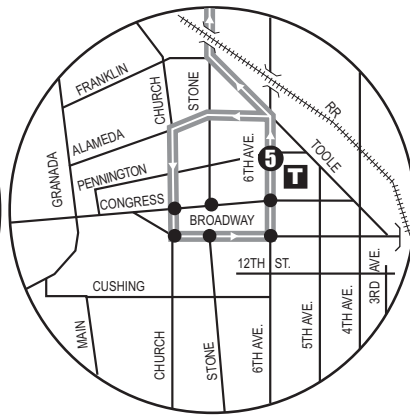

Route 109X

Catalina Hwy-Downtown Express

T Ronstadt Transit Center (Centro de Tránsito)
 Connecting to/(Conexión a):
 Sun Tran — 1,2,3,4,6,7,8,10,12,16,18,19,21,22,23,25
 Sun Express — 102X AM,103X,104X,105X,107X,109X,110X
 Sun Link streetcar
 Sun Shuttle — 421

Sun Link Transfer Point
 (Puntos de Transbordo a Sun Link)
 ● Sun Link stops (paradas de Sun Link)

AM Downtown Detail
 (Detalle del Centro AM)

PM Downtown Detail
 (Detalle del Centro PM)

- Downtown (Centro)
- Ronstadt Transit Center
- University of Arizona
- Pima County Superior Court
- Rincon/University H.S. (Swan)
- Tucson High School (Euclid)
- Wilmot Library

Route 109X M-F / Westbound

Route 109X M-F / Eastbound

Westbound Stops

- Catalina Hwy/Tanque Verde
- Tanque Verde/Lutheran Church
- Tanque Verde/Woodland
- Tanque Verde/Dos Hombres
- Tanque Verde/Paseo Rancho Esperanza
- Tanque Verde/Sabino Canyon
- Tanque Verde/Indian Ruins
- Tanque Verde/Grant
- Wilmot/Lee
- Wilmot/Speedway
- 5th St/Wilmot
- 5th St/Craycroft
- 5th St/Swan
- 5th St/Alvernon
- 6th St/Country Club
- 6th St/Campbell
- 6th St/Highland
- 6th St/Euclid
- 6th Ave/Pennington
- Alameda/Grossetta
- Church/Pennington
- Congress/Church
- Congress/Granada (NW)

Eastbound Stops

- 6th Ave/Pennington
- Alameda/Grossetta
- Church/Pennington
- 6th St/4th Ave SE
- 6th St/Euclid
- 6th St/Highland
- 6th St/Campbell
- 6th St/Country Club
- 5th St/Alvernon
- 5th St/Swan
- 5th St/Craycroft
- Wilmot/5th St
- Wilmot/Speedway
- Tanque Verde/6390 E
- Tanque Verde
- Tanque Verde/Kolb
- Tanque Verde/Camino Principal
- Tanque Verde/Indian Ridge
- Tanque Verde/Sabino Canyon
- Tanque Verde/Paseo Rancho Esperanza
- Tanque Verde/Camino Pio Decimo
- Pantano/Wrightstown
- Tanque Verde/Woodland
- Tanque Verde/Lutheran Church
- Catalina Hwy/Tanque Verde