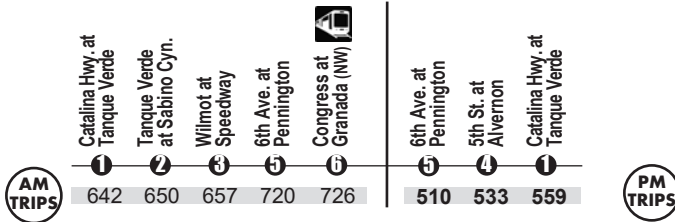

Route 109X

Catalina Hwy-Downtown Express

T Ronstadt Transit Center (Centro de Tránsito)
 Connecting to/(Conexión a):
 Sun Tran — 1,2,3,4,6,7,8,10,12,16,18,19,21,22,23,25
 Sun Express — 102X AM,103X,104X,105X,107X,109X,110X
 Sun Link streetcar
 Sun Shuttle — 421

Sun Link Transfer Point
 (Puntos de Transbordo a Sun Link)
 ● Sun Link stops (paradas de Sun Link)

AM Downtown Detail
 (Detalle del Centro AM)

PM Downtown Detail
 (Detalle del Centro PM)

- Downtown (Centro)
- Ronstadt Transit Center
- University of Arizona
- Pima County Superior Court
- Rincon/University H.S. (Swan)
- Tucson High School (Euclid)
- Wilmot Library

Route 109X M-F / Westbound

Route 109X M-F / Eastbound

Westbound Stops

- Catalina Hwy/Tanque Verde
- Tanque Verde/Lutheran Church
- Tanque Verde/Woodland
- Tanque Verde/Dos Hombres
- Tanque Verde/Paseo Rancho Esperanza
- Tanque Verde/Sabino Canyon
- Tanque Verde/Indian Ruins
- Tanque Verde/Grant
- Wilmot/Lee
- Wilmot/Speedway
- 5th St/Wilmot
- 5th St/Craycroft
- 5th St/Swan
- 5th St/Alvernon
- 6th St/Country Club
- 6th St/Campbell
- 6th St/Highland
- 6th St/Euclid
- 6th Ave/Pennington
- Alameda/Grossetta
- Church/Pennington
- Congress/Church
- Congress/Granada (NW)

Eastbound Stops

- 6th Ave/Pennington
- Alameda/Grossetta
- Church/Pennington
- 6th St/4th Ave SE
- 6th St/Euclid
- 6th St/Highland
- 6th St/Campbell
- 6th St/Country Club
- 5th St/Alvernon
- 5th St/Swan
- 5th St/Craycroft
- Wilmot/5th St
- Wilmot/Speedway
- Tanque Verde/6390 E
- Tanque Verde
- Tanque Verde/Kolb
- Tanque Verde/Camino Principal
- Tanque Verde/Indian Ridge
- Tanque Verde/Sabino Canyon
- Tanque Verde/Paseo Rancho Esperanza
- Tanque Verde/Camino Pio Decimo
- Pantano/Wrightstown
- Tanque Verde/Woodland
- Tanque Verde/Lutheran Church
- Catalina Hwy/Tanque Verde