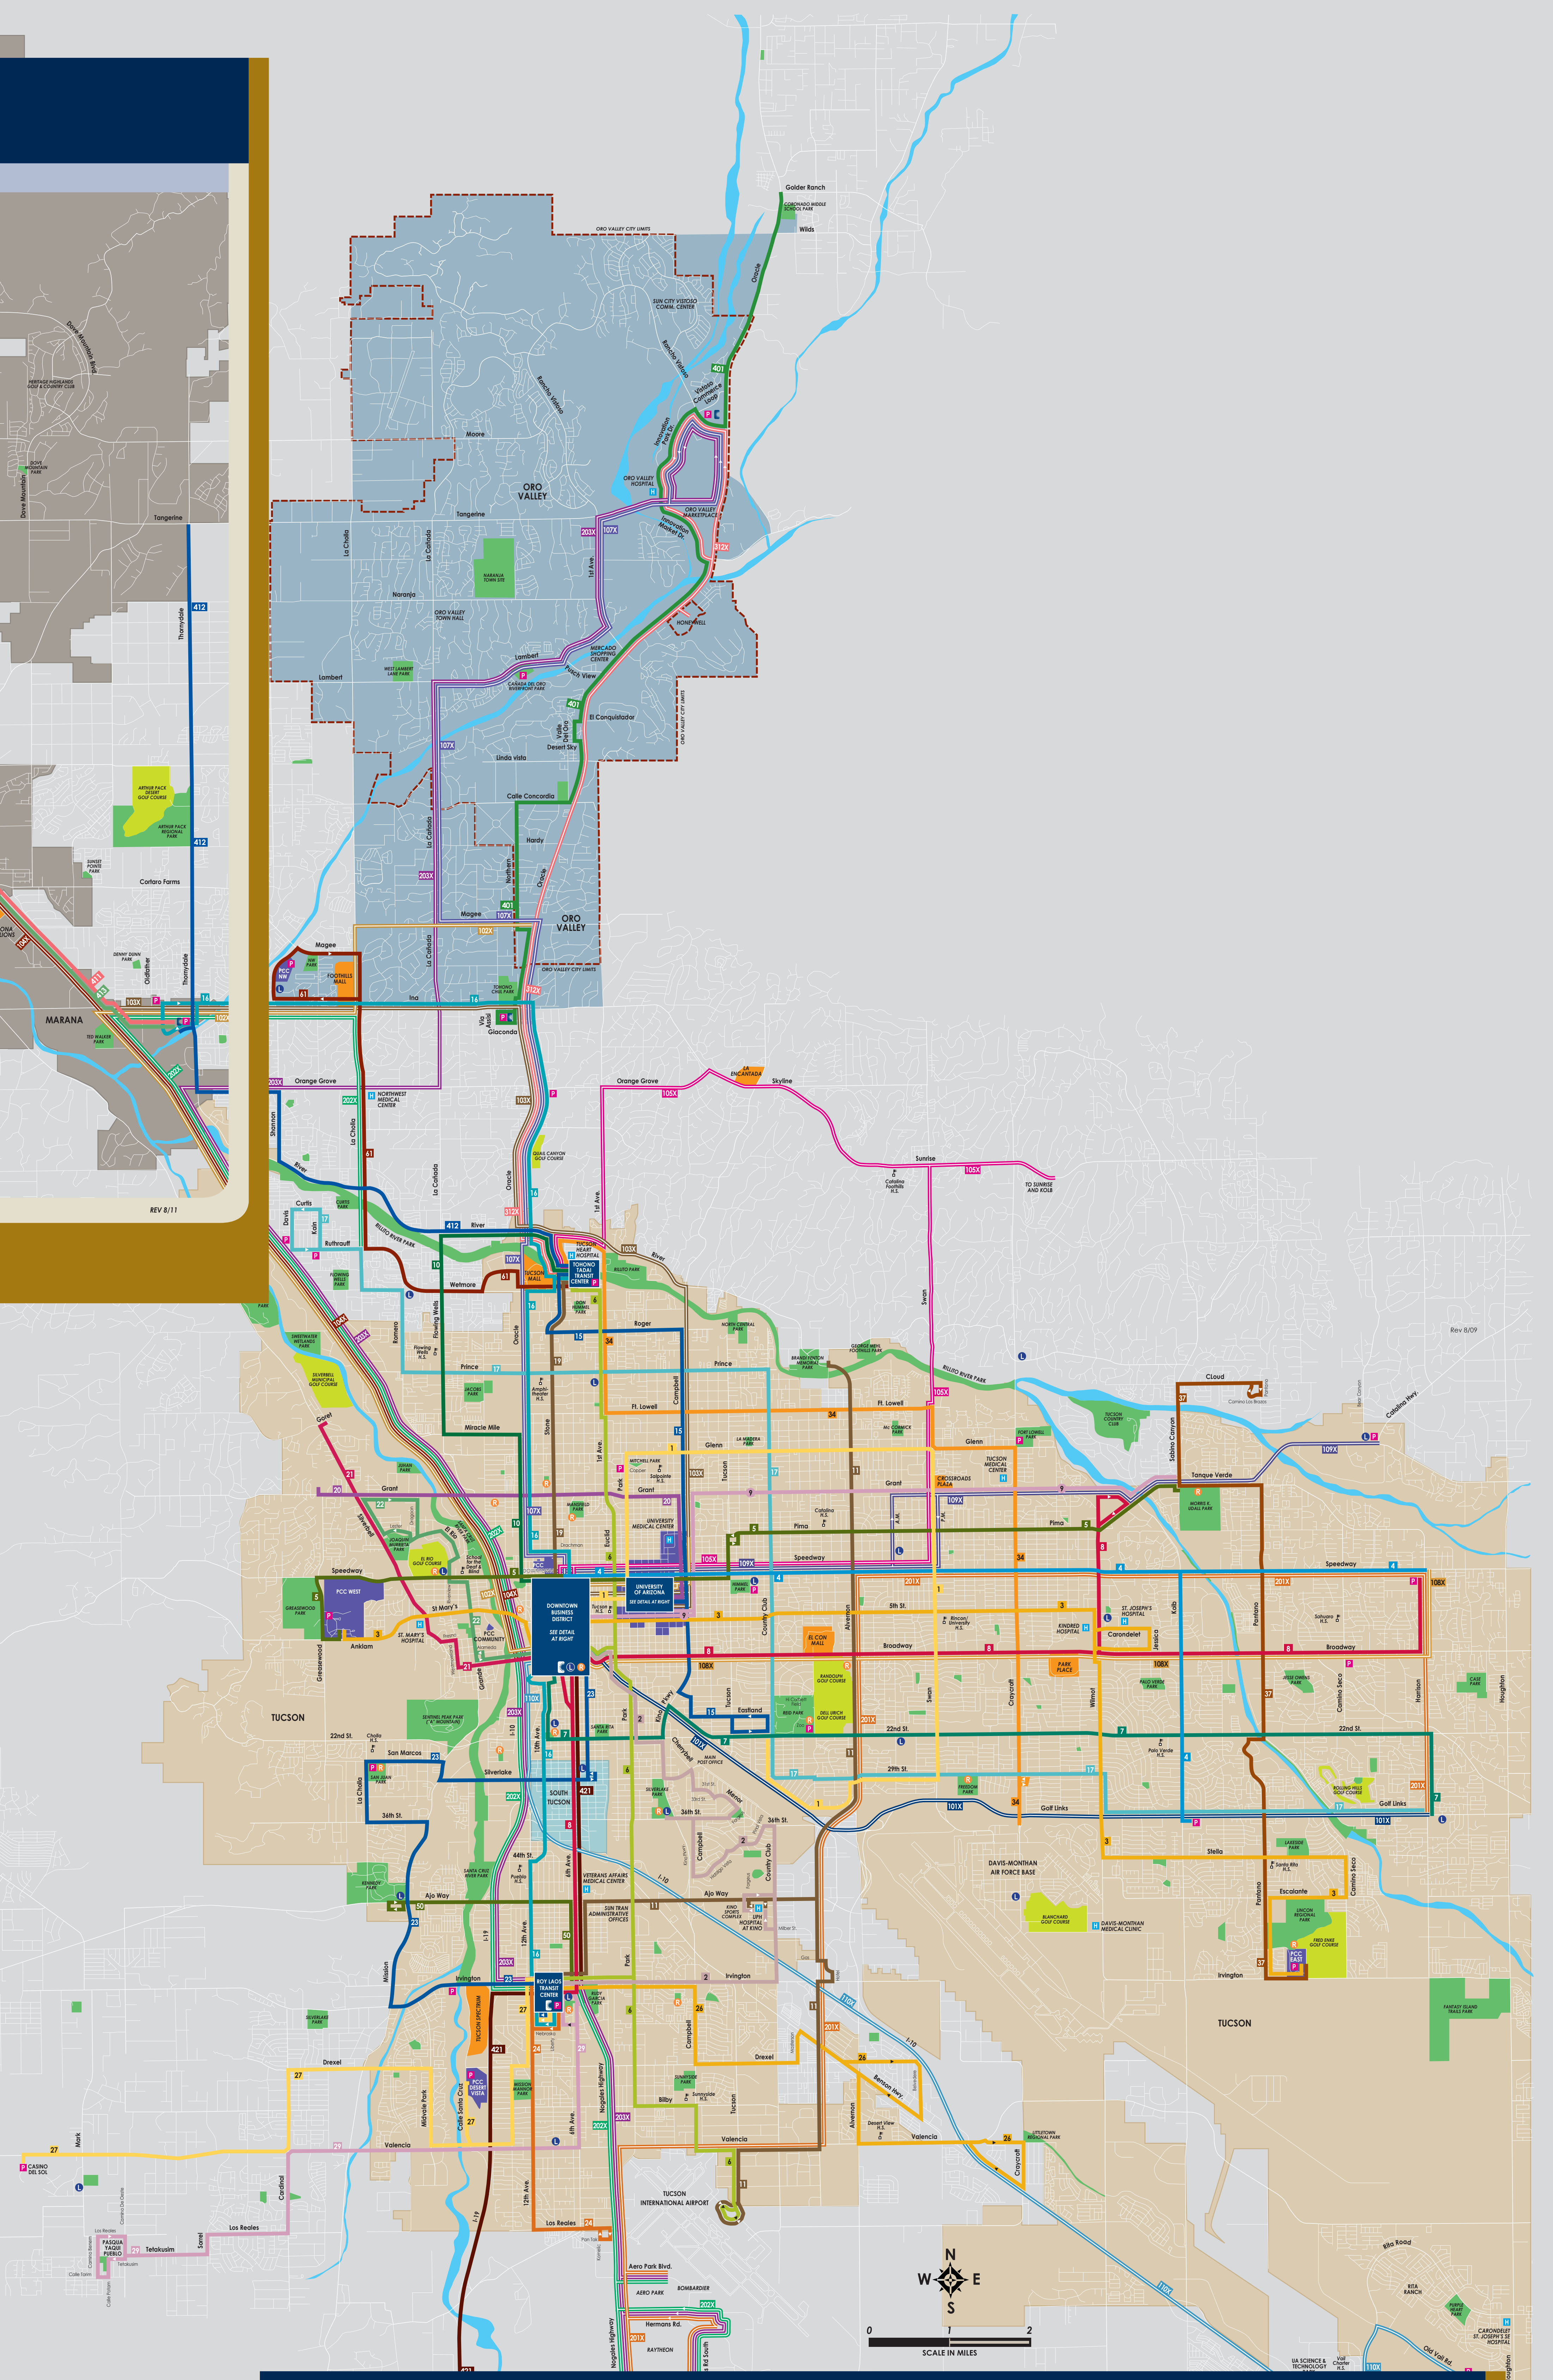

# Marana Area Transit Service Map

# Sahuarita/Green Valley Area Map