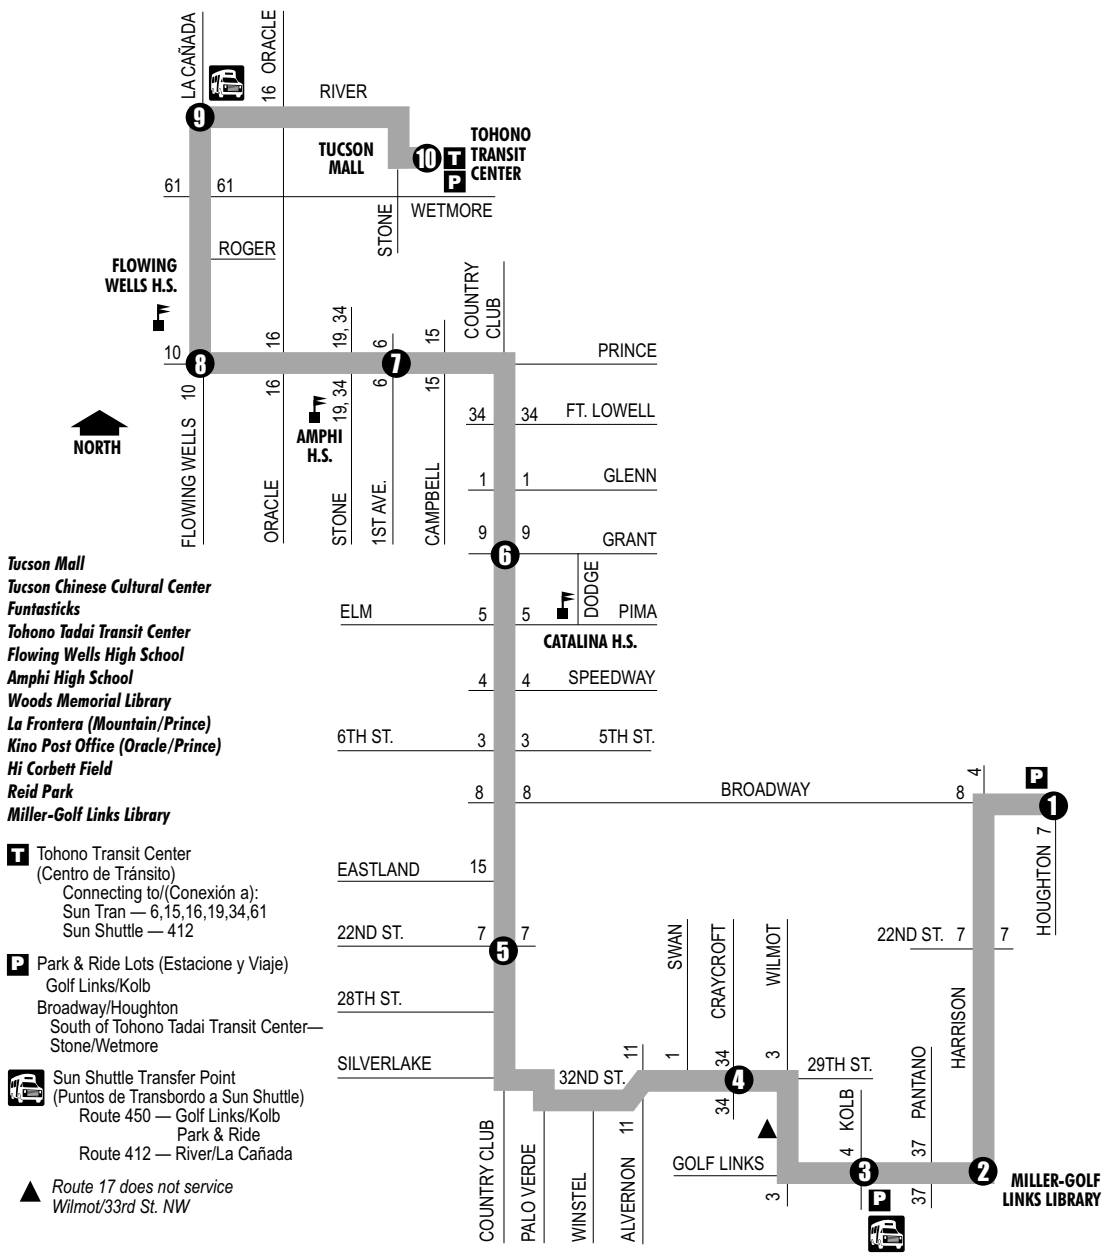

**Route 17**

**COUNTRY CLUB/29TH ST.**

- Tucson Mall**
- Tucson Chinese Cultural Center**
- Funtasticks**
- Tohono Tadaí Transit Center**
- Flowing Wells High School**
- Amphi High School**
- Woods Memorial Library**
- La Frontera (Mountain/Prince)**
- Kino Post Office (Oracle/Prince)**
- Hi Corbett Field**
- Reid Park**
- Miller-Golf Links Library**

**T** Tohono Transit Center (Centro de Tránsito)  
 Connecting to/(Conexión a):  
 Sun Tran — 6, 15, 16, 19, 34, 61  
 Sun Shuttle — 412

**P** Park & Ride (Estacione y Viaje)  
 Golf Links/Kolb  
 Broadway/Houghton  
 South of Tohono Tadaí Transit Center—  
 Stone/Wetmore

**Sun Shuttle Transfer Point**  
 (Puntos de Transbordo a Sun Shuttle)  
 Route 450 — Golf Links/Kolb  
 Park & Ride  
 Route 412 — River/La Cañada

▲ Route 17 does not service  
 Wilmot/33rd St. NW