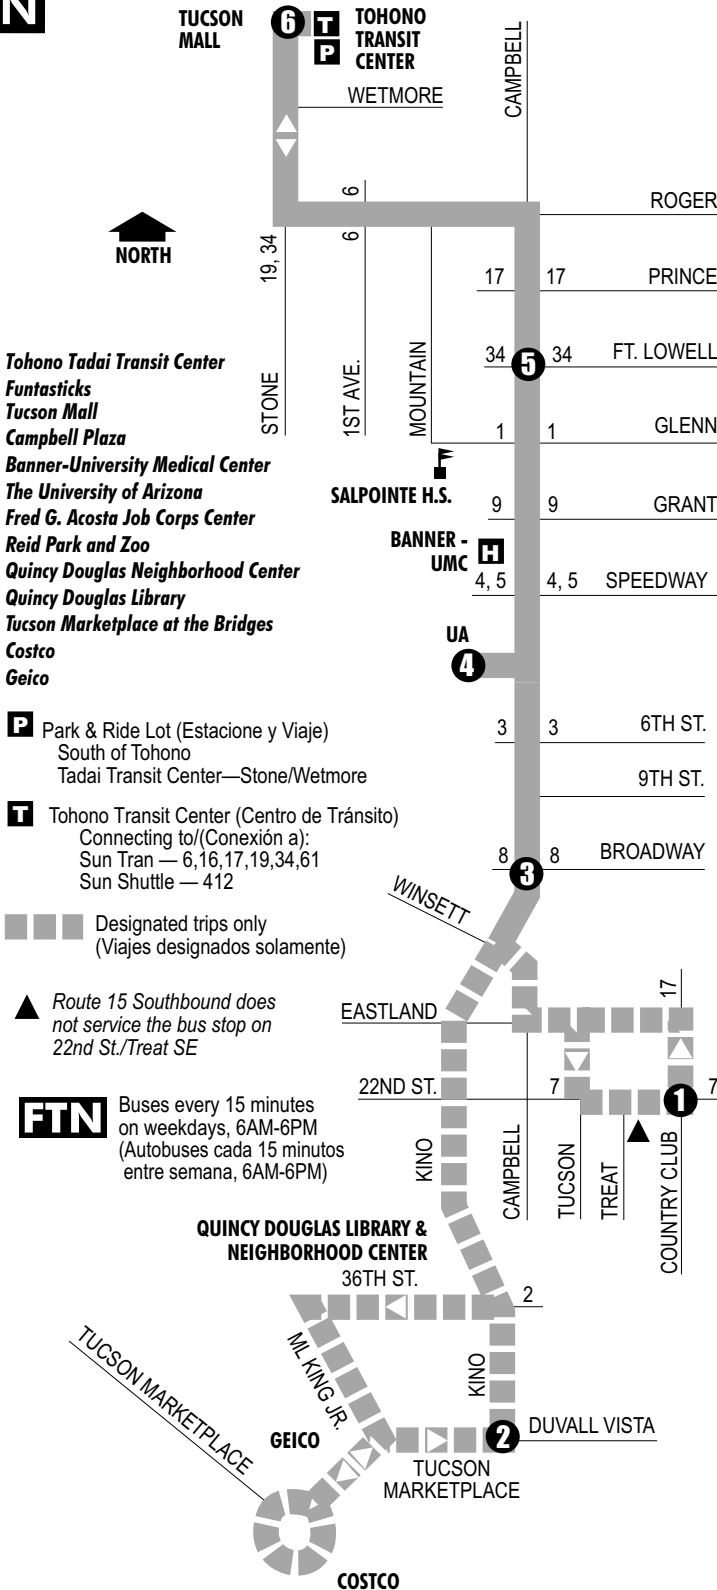

Route **15** **FTN**

CAMPBELL

- Tohono Tadaí Transit Center
- Funtasticks
- Tucson Mall
- Campbell Plaza
- Banner-University Medical Center
- The University of Arizona
- Fred G. Acosta Job Corps Center
- Reid Park and Zoo
- Quincy Douglas Neighborhood Center
- Quincy Douglas Library
- Tucson Marketplace at the Bridges
- Costco
- Geico

P Park & Ride Lot (Estacione y Viaje)
 South of Tohono
 Tadaí Transit Center—Stone/Wetmore

T Tohono Transit Center (Centro de Tránsito)
 Connecting to/(Conexión a):
 Sun Tran — 6,16,17,19,34,61
 Sun Shuttle — 412