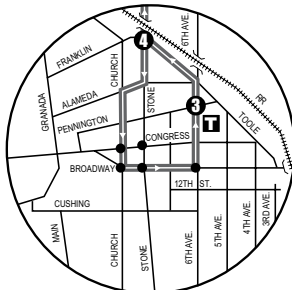

T Ronstadt Transit Center (Centro de Tránsito)
Connecting to/(Conexión a):
Sun Tran — 1,2,3,4,6,7,8,10,12,16,18,
19,21,22,23,25
Sun Express — 102X AM, 103X, 104X,
105X, 107X 109X,110X
Sun Shuttle — 421

PL Sun Link Transfer Point
(Puntos de Transbordo a Sun Link)
● Sun Link stops (paradas de Sun Link)

▲ The bus stops here only Northbound,
does not stop Southbound.
*El autobús para aquí solamente hacia
el norte, no para llendo hacia el sur.*

1. **Downtown (Centro)**
   Ronstadt Transit Center
   Oro Valley Marketplace NB
   Oro Valley Hospital
   Ventana Medical Systems
   Tucson Mall
   Pima County Superior Court

PL Sun Shuttle Transfer Points
(Puntos de Transbordo a Sun Shuttle)
Route 401 — Rancho Vistoso Park & Ride
Ina & Oracle

P Park & Ride Lots (Estacione y Viaje)
Rancho Vistoso Park & Ride
Ina/Via Ponte

Route 107X M-F / Southbound

Rancho Vistoso Park & Ride P	Oracle at Ina P	6th Ave. at Pennington ▲
1	2	3
—	—	—
—	—	—
556	616	645
626	646	715
656	716	745
—	—	—
—	—	—
426	446	515
456	516	545
526	546	615
556	616	645

Route 107X M-F / Northbound

Stone at Franklin ▲	6th Ave. at Pennington 3	Rancho Vistoso Park & Ride P
4	3	1
—	—	—
—	550	638
—	620	708
—	650	738
—	720	808
—	750	838
414	420	508
444	450	538
—	520	608
—	550	638
—	—	—
—	—	—

Southbound Stops

Rancho Vistoso/Pusch	Oracle/Magee
Mountain View	Oracle/Suffolk
Innovation Park/Vistoso	Oracle/Ina
Commerce	Oracle/Orange Grove
Innovation Park/Tangerine	Oracle/Wetmore
Oracle/Hanley	Stone/Speedway
Oracle/1st Ave (Oro Valley)	Stone/Franklin
Oracle/El Conquistador Way	Stone/Alameda
Oracle/Linda Vista	Church/Pennington
Oracle/Calle Concordia	6th Ave/Pennington
Oracle/8851 N Oracle	
Oracle/Mountain Vista	

Northbound Stops

Stone/Franklin	Oracle/Hardy
Stone/Alameda	Oracle/Calle Concordia
Church/Pennington	Oracle/Linda Vista
6th Ave/Pennington	Oracle/El Conquistador Way
Toole/7th Ave	Oracle/1st Ave (Oro Valley)
Stone/Speedway	Oracle/Hanley
Oracle/Wetmore	Innovation Market/Oracle
Oracle/Orange Grove	Rancho Vistoso/Pusch
Oracle/Ina	Mountain View
Oracle/Suffolk	
Oracle/Magee	
Oracle/Mountain Vista