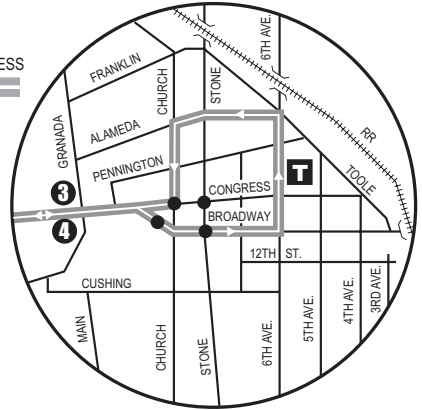

**Downtown (Centro)**  
**Pima County Superior Court**  
**State/Federal Building**  
**Crossroads at Silverbell District Park**

Downtown Detail  
 (Detalle del Centro)

- Sun Shuttle Transfer Points  
 (Puntos de Transbordo a Sun Shuttle)  
 Route 421 — Ronstadt Transit Center
- Sun Link Transfer Point  
 (Puntos de Transbordo a Sun Link)  
 ● Sun Link stops (paradas de Sun Link)
- P** Park & Ride Lot (Estacione y Viaje)  
 Crossroads at Silverbell District Park —  
 Cortaro/Silverbell

## Route 104X M-F / Southbound

### Southbound Stops

### Northbound Stops

- Ina/Starcommerce Way**
- Silverbell/Crossroads Park**
- Congress/Central
- Congress/Granada(SW)
- Broadway/Church
- 6th Ave/Pennington
- Alameda/Grossetta
- Church/Pennington
- Congress/Church
- Congress/Granada (NW)**