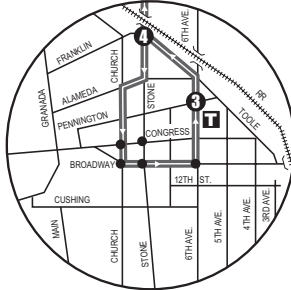

T Ronstadt Transit Center (Centro de Tránsito)
Connecting to/(Conexión a):
Sun Tran — 1,2,3,4,6,7,8,10,12,16,18,
19,21,22,23,25
Sun Express — 102X AM, 103X, 104X,
105X, 107X 109X,110X
Sun Shuttle — 421

P Sun Link Transfer Point
(Puntos de Transbordo a Sun Link)
● Sun Link stops (paradas de Sun Link)

▲ The bus stops here only Northbound,
does not stop Southbound.
*El autobús para aquí solamente hacia
el norte, no para llendo hacia el sur.*

Downtown (Centro)
Ronstadt Transit Center
Oro Valley Marketplace NB
Oro Valley Hospital
Ventana Medical Systems
Tucson Mall
Pima County Superior Court

P Sun Shuttle Transfer Points
(Puntos de Transbordo a Sun Shuttle)
Route 401 — Rancho Vistoso Park & Ride
Ina & Oracle

P Park & Ride Lots (Estacione y Viaje)
Rancho Vistoso Park & Ride
Ina/Via Ponte

Route 107X M-F / Southbound

Rancho Vistoso Park & Ride P	Oracle at Ina P	6th Ave. at Pennington
1	2	3
656	716	745
556	616	645

Route 107X M-F / Northbound

Stone at Franklin	6th Ave. at Pennington	Rancho Vistoso Park & Ride P
4	3	1
—	550	638
444	450	538

Southbound Stops

Rancho Vistoso/Pusch Mountain View Innovation Park/Vistoso Commerce Innovation Park/Tangerine Oracle/Hanley Oracle/1st Ave (Oro Valley) Oracle/El Conquistador Way Oracle/Linda Vista Oracle/Calle Concordia Oracle/8851 N Oracle Oracle/Mountain Vista	Oracle/Magee Oracle/Suffolk Oracle/Ina Oracle/Orange Grove Oracle/Wetmore Stone/Speedway Stone/Franklin Stone/Alameda Church/Pennington 6th Ave/Pennington

Northbound Stops

Stone/Franklin Stone/Alameda Church/Pennington 6th Ave/Pennington Toole/7th Ave Stone/Speedway Oracle/Wetmore Oracle/Orange Grove Oracle/Ina Oracle/Suffolk Oracle/Magee Oracle/Mountain Vista	Oracle/Hardy Oracle/Calle Concordia Oracle/Linda Vista Oracle/El Conquistador Way Oracle/1st Ave (Oro Valley) Oracle/Hanley Innovation Market/Oracle Rancho Vistoso/Pusch Mountain View