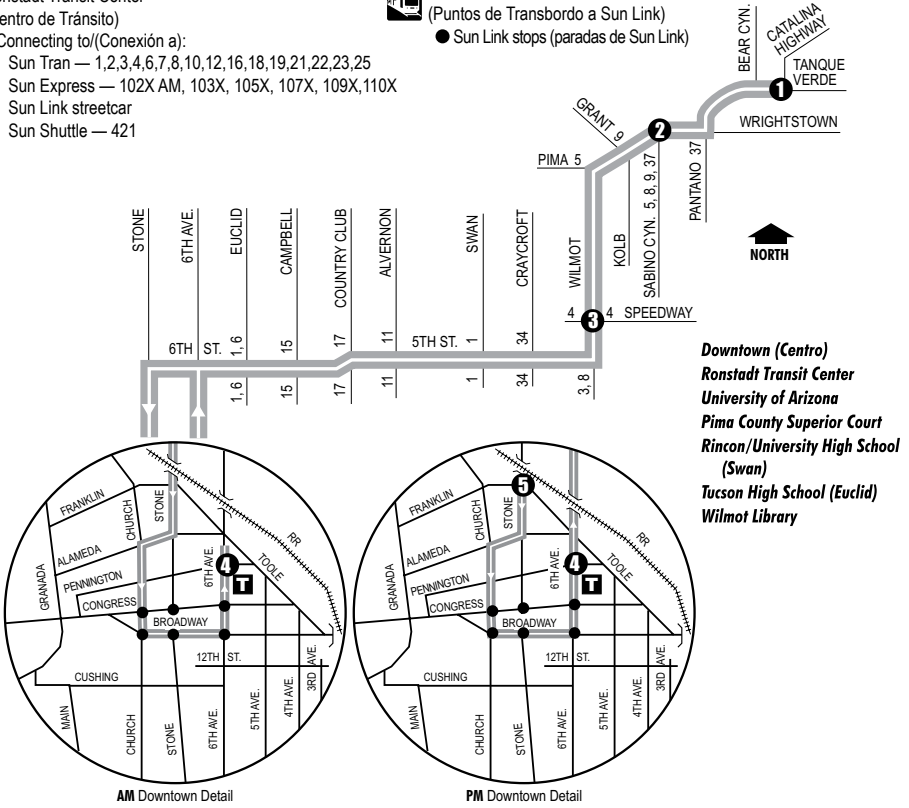

Sun Link streetcar

Sun Shuttle — 421

Sun Link Transfer Point

(Puntos de Transbordo a Sun Link)

● Sun Link stops (paradas de Sun Link)

- Downtown (Centro)**
 Ronstadt Transit Center
 University of Arizona
 Pima County Superior Court
 Rincon/University High School (Swan)
 Tucson High School (Euclid)
 Wilmot Library

Route 109X M-F / Westbound

Route 109X M-F / Eastbound

AM TRIPS

1	Catalina Hwy at Tanque Verde	607
2	Tanque Verde at Sabino Cyn.	613
3	Wilmot at Speedway	617
4	6th Ave. at Pennington	650
		637
		643
		647
		720
		713
		717
		750

PM TRIPS

5	Stone at Franklin	410
4	6th Ave. at Pennington	419
1	Catalina Hwy at Tanque Verde	451
		440
		449
		521
		510
		521
		553

Westbound Stops

Catalina Hwy/ Tanque Verde	5th St/Wilmot
Tanque Verde/Lutheran Church	5th St/Craycroft
Tanque Verde/Woodland	5th St/Swan
Tanque Verde/Dos Hombres	5th St/Alvernon
Tanque Verde/Paseo	5th St/Country Club
Rancho Esperanza	6th St/Euclid
Tanque Verde/ Sabino Canyon	6th St/Highland
Tanque Verde/Indian Ruins	6th St/Campbell
Tanque Verde/Grant	6th St/Herbert
Wilmot/Lee	Stone/Franklin
Wilmot/Speedway	Stone/Alameda
	Church/Pennington
	6th Ave/Pennington

Eastbound Stops

Stone/Franklin	Tanque Verde/Kolb
Stone/Alameda	Tanque Verde/Camino Principal
Church/Pennington	Tanque Verde/Indian Ridge
6th Ave/Pennington	Tanque Verde/
6th Ave/6th St	Sabino Canyon
6th St/Euclid	Tanque Verde/Paseo
6th St/Highland	Rancho Esperanza
6th St/Campbell	Tanque Verde/Camino Pio
6th St/Country Club	Decimo
5th St/Alvernon	Pantano/Wrightstown
5th St/Swan	Tanque Verde/Woodland
5th St/Craycroft	Tanque Verde/Lutheran Church
Wilmot/5th St	Catalina Hwy/ Tanque Verde
Wilmot/Speedway	
Tanque Verde/6390 E	
Tanque Verde	