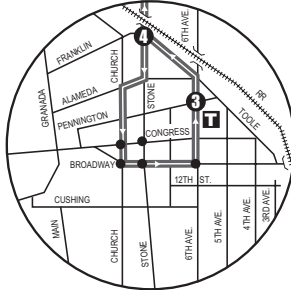

ORO VALLEY-DOWNTOWN EXPRESS

107X

T Ronstadt Transit Center (Centro de Tránsito)
Connecting to/(Conexión a):
Sun Tran — 1,2,3,4,6,7,8,10,12,16,18,
19,21,22,23,25
Sun Express — 102X AM, 103X, 105X,
107X 109X,110X
Sun Shuttle — 421

P Sun Link Transfer Point
(Puntos de Transbordo a Sun Link)
● Sun Link stops (paradas de Sun Link)

▲ The bus stops here only Northbound,
does not stop Southbound.
*El autobús para aquí solamente hacia
el norte, no para llenando hacia el sur.*

1. **Downtown (Centro)**
   Ronstadt Transit Center
   Oro Valley Marketplace NB
   Oro Valley Hospital
   Ventana Medical Systems
   Tucson Mall
   Pima County Superior Court

P Sun Shuttle Transfer Points
(Puntos de Transbordo a Sun Shuttle)
Route 401 — Rancho Vistoso Park & Ride
Ina & Oracle

P Park & Ride Lots (Estacione y Viaje)
Rancho Vistoso Park & Ride
Ina/Via Ponte

Route 107X M-F / Southbound

1	2	3
Rancho Vistoso Park & Ride P	Oracle at Ina P	6th Ave. at Pennington
—	—	—
556	616	645
626	646	715
656	716	745
—	—	—
—	—	—
426	446	515
456	516	545
526	546	615
556	616	645

Route 107X M-F / Northbound

4	3	1
Stone at Franklin P	6th Ave. at Pennington	Rancho Vistoso Park & Ride P
—	—	—
—	550	638
—	620	708
—	650	738
—	720	808
—	750	838
414	420	508
444	450	538
509	520	608
539	550	638
—	—	—
—	—	—

Southbound Stops

Rancho Vistoso/Pusch Mountain View Innovation Park/Vistoso Commerce Innovation Park/Tangerine Oracle/Hanley Oracle/1st Ave (Oro Valley) Oracle/El Conquistador Way Oracle/Linda Vista Oracle/Calle Concordia Oracle/8851 N Oracle Oracle/Mountain Vista	Oracle/Magee Oracle/Suffolk Oracle/Ina Oracle/Orange Grove Oracle/Wetmore Stone/Speedway Stone/Franklin Stone/Alameda Church/Pennington 6th Ave/Pennington

Northbound Stops

Stone/Franklin Stone/Alameda Church/Pennington 6th Ave/Pennington Toole/7th Ave Stone/Speedway Oracle/Wetmore Oracle/Orange Grove Oracle/Ina Oracle/Suffolk Oracle/Magee Oracle/Mountain Vista	Oracle/Hardy Oracle/Calle Concordia Oracle/Linda Vista Oracle/El Conquistador Way Oracle/1st Ave (Oro Valley) Oracle/Hanley Innovation Market/Oracle Rancho Vistoso/Pusch Mountain View