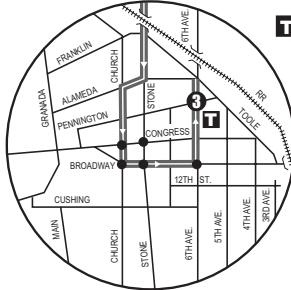

ORO VALLEY-DOWNTOWN EXPRESS

107X

T Ronstadt Transit Center (Centro de Tránsito)
Connecting to/(Conexión a):
Sun Tran — 1,2,3,4,6,7,8,10,12,16,18,
19,21,22,23,25
Sun Express — 102X AM, 103X, 105X,
107X 109X,110X
Sun Shuttle — 421

P Sun Link Transfer Point
(Puntos de Transbordo a Sun Link)
● Sun Link stops (paradas de Sun Link)

▲ The bus stops here only Northbound,
does not stop Southbound.
*El autobús para aquí solamente hacia
el norte, no para llenando hacia el sur.*

1. **Downtown (Centro)**
   Ronstadt Transit Center
   Oro Valley Marketplace NB
   Oro Valley Hospital
   Ventana Medical Systems
   Tucson Mall
   Pima County Superior Court

P Sun Shuttle Transfer Points
(Puntos de Transbordo a Sun Shuttle)
Route 401 — Rancho Vistoso Park & Ride
Ina & Oracle

P Park & Ride Lots (Estacione y Viaje)
Rancho Vistoso Park & Ride
Ina/Via Ponte

Route 107X M-F / Southbound

1	2	3
Rancho Vistoso Park & Ride P	Oracle at Ina P	6th Ave. at Pennington
—	—	—
556	616	645
626	646	715
656	716	745
—	—	—
—	—	—
426	446	515
456	516	545
526	546	615
556	616	645

Route 107X M-F / Northbound

4	3	1
Stone at Franklin P	6th Ave. at Pennington	Rancho Vistoso Park & Ride P
—	—	—
—	550	638
—	620	708
—	650	738
—	720	808
—	750	838
414	420	508
444	450	538
509	520	608
539	550	638
—	—	—
—	—	—

Southbound Stops

Rancho Vistoso/Pusch Mountain View Innovation Park/Vistoso Commerce Innovation Park/Tangerine Oracle/Hanley Oracle/1st Ave (Oro Valley) Oracle/El Conquistador Way Oracle/Linda Vista Oracle/Calle Concordia Oracle/8851 N Oracle Oracle/Mountain Vista	Oracle/Magee Oracle/Suffolk Oracle/Ina Oracle/Orange Grove Oracle/Wetmore Stone/Speedway Stone/Franklin Stone/Alameda Church/Pennington 6th Ave/Pennington

Northbound Stops

Stone/Franklin Stone/Alameda Church/Pennington 6th Ave/Pennington Toole/7th Ave Stone/Speedway Oracle/Wetmore Oracle/Orange Grove Oracle/Ina Oracle/Suffolk Oracle/Magee Oracle/Mountain Vista	Oracle/Hardy Oracle/Calle Concordia Oracle/Linda Vista Oracle/El Conquistador Way Oracle/1st Ave (Oro Valley) Oracle/Hanley Innovation Market/Oracle Rancho Vistoso/Pusch Mountain View