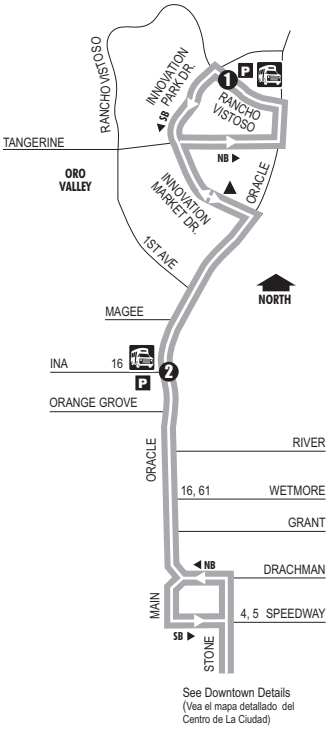

ORO VALLEY-DOWNTOWN EXPRESS

107X

T Ronstadt Transit Center (Centro de Tránsito)
Connecting to/(Conexión a):
Sun Tran — 1,2,3,4,6,7,8,10,12,16,18,
19,21,22,23,25
Sun Express — 102X AM, 103X, 105X,
107X 109X,110X
Sun Shuttle — 421

P Sun Link Transfer Point
(Puntos de Transbordo a Sun Link)
● Sun Link stops (paradas de Sun Link)

▲ The bus stops here only Northbound,
does not stop Southbound.
*El autobús para aquí solamente hacia
el norte, no para llenando hacia el sur.*

1. **Downtown (Centro)**
   Ronstadt Transit Center
   Oro Valley Marketplace NB
   Oro Valley Hospital
   Ventana Medical Systems
   Tucson Mall
   Pima County Superior Court

P Sun Shuttle Transfer Points
(Puntos de Transbordo a Sun Shuttle)
Route 401 — Rancho Vistoso Park & Ride
Ina & Oracle

P Park & Ride Lots (Estacione y Viaje)
Rancho Vistoso Park & Ride
Ina/Via Ponte

Route 107X M-F / Southbound

1	2	3
Rancho Vistoso Park & Ride P	Oracle at Ina P	6th Ave. at Pennington
—	—	—
556	616	645
626	646	715
656	716	745
—	—	—
—	—	—
426	446	515
456	516	545
526	546	615
556	616	645

Route 107X M-F / Northbound

4	3	1
Stone at Franklin P	6th Ave. at Pennington	Rancho Vistoso Park & Ride P
—	—	—
—	550	638
—	620	708
—	650	738
—	720	808
—	750	838
414	420	508
444	450	538
509	520	608
539	550	638
—	—	—
—	—	—

Southbound Stops

Rancho Vistoso/Pusch Mountain View Innovation Park/Vistoso Commerce Innovation Park/Tangerine Oracle/Hanley Oracle/1st Ave (Oro Valley) Oracle/El Conquistador Way Oracle/Linda Vista Oracle/Calle Concordia Oracle/8851 N Oracle Oracle/Mountain Vista	Oracle/Magee Oracle/Suffolk Oracle/Ina Oracle/Orange Grove Oracle/Wetmore Stone/Speedway Stone/Franklin Stone/Alameda Church/Pennington 6th Ave/Pennington

Northbound Stops

Stone/Franklin Stone/Alameda Church/Pennington 6th Ave/Pennington Toole/7th Ave Stone/Speedway Oracle/Wetmore Oracle/Orange Grove Oracle/Ina Oracle/Suffolk Oracle/Magee Oracle/Mountain Vista	Oracle/Hardy Oracle/Calle Concordia Oracle/Linda Vista Oracle/El Conquistador Way Oracle/1st Ave (Oro Valley) Oracle/Hanley Innovation Market/Oracle Rancho Vistoso/Pusch Mountain View