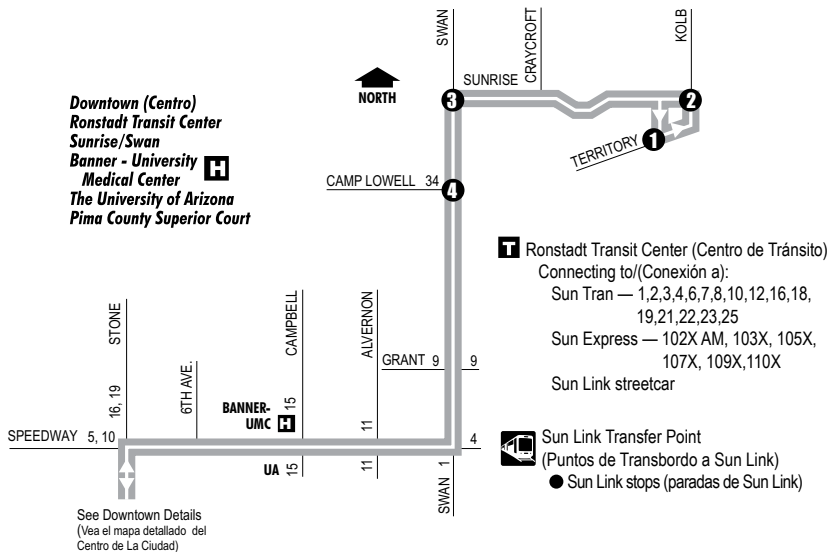

105X FOOTHILLS-DOWNTOWN EXPRESS

AM Downtown Detail
(Detalle del Centro **AM**)