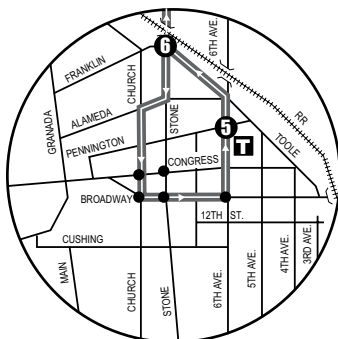

PM Downtown Detail
(Detalle del Centro **PM**)

AM
TRIPS

PM
TRIPS

Route 105X M-F / Southbound

Route 105X M-F / Northbound

Territory Dr. at Kolb	Sunrise at Kolb	Swan at Sunrise	Swan at Camp Lowell	6th Ave. at Pennington
1	2	3	4	5
606	608	615	622	650
635	637	645	652	720
705	707	715	722	750

Stone at Franklin	6th Ave. at Pennington	Sunrise at Kolb
6	5	2
410	418	504
440	448	534
510	519	607

Southbound Stops

Northbound Stops

- Territory Dr./Kolb
- Sunrise/Kolb
- Swan/Sunrise
- Swan/River
- Swan/Camp Lowell
- Swan/Grant
- Speedway/Swan
- Speedway/Alvernon
- Speedway/Campbell
- Speedway/Warren Underpass
- Speedway/Highland Underpass
- Speedway/Olive Underpass
- Stone/Speedway
- Stone/Franklin
- Stone/Alameda
- Church/Pennington
- **6th Ave/Pennington**

- Stone/Franklin
- Stone/Alameda
- Church/Pennington
- **6th Ave/Pennington**
- Toole/7th Ave
- Speedway/Stone
- Speedway/6th Ave
- Speedway/Olive Underpass
- Speedway/Highland Underpass
- Speedway/Warren Underpass
- Speedway/Campbell
- Speedway/Alvernon
- Swan/Speedway
- Swan/Grant
- Swan/Camp Lowell
- Swan/River
- Sunrise/Swan
- Territory Dr./Kolb
- **Sunrise/Kolb**