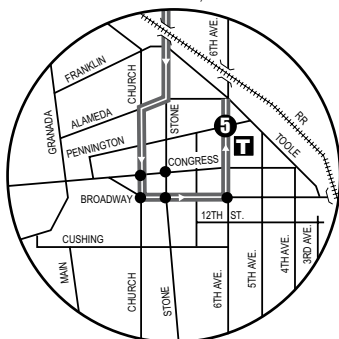

105X FOOTHILLS-DOWNTOWN EXPRESS

AM Downtown Detail
(Detalle del Centro **AM**)