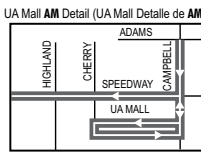

AM Downtown Detail
(Detalle del Centro AM)

PM Downtown Detail
(Detalle del Centro PM)

Downtown (Centro)
Ronstadt Transit Center
Pima County Superior Court
Banner - University Medical Center
The University of Arizona
Foothills Mall

T Ronstadt Transit Center (Centro de Tránsito)
 Connecting to/(Conexión a):
 Sun Tran — 1,2,3,4,6,7,8,10,12,16,18,
 19,21,22,23,25
 Sun Express — 102X AM, 103X, 105X,
 107X, 109X, 110X
 Sun Link streetcar
 Sun Shuttle — 421

Northbound Stops

Stone/Franklin
 Stone/Alameda
 Church/Pennington
6th Ave/Pennington
 6th Ave/6th St
 Speedway/6th Ave
 Speedway/Olive Underpass
 Speedway/Highland Underpass
UA Mall
 Campbell/Speedway
 Campbell/Adams
 Campbell/Copper
 Campbell/Ft Lowell
 Campbell/Prince
 River/Campbell
 River/Via Entrada