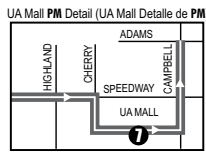

AM Downtown Detail
(Detalle del Centro AM)

PM Downtown Detail
(Detalle del Centro PM)

Downtown (Centro)
Ronstadt Transit Center
Pima County Superior Court
Banner - University Medical Center
The University of Arizona
Foothills Mall

T Ronstadt Transit Center (Centro de Tránsito)
 Connecting to/(Conexión a):
 Sun Tran — 1,2,3,4,6,7,8,10,12,16,18,
 19,21,22,23,25
 Sun Express — 102X AM, 103X, 105X,
 107X, 109X, 110X
 Sun Link streetcar
 Sun Shuttle — 421

Sun Shuttle Transfer Points
 (Puntos de Transbordo a Sun Shuttle)
 Route 401 — Ina/Oracle
 Route 412 — Thornydale/Ina
 Route 421 — Ronstadt Transit Center

Sun Link Transfer Point
 (Puntos de Transbordo a Sun Link)
 ● Sun Link stops (paradas de Sun Link)
P Park & Ride Lots (Estacione y Viaje)
 North Pima Center—Ina/Thornydale
 Ina/Via Ponte

Northbound Stops

Stone/Franklin
 Stone/Alameda
 Church/Pennington
6th Ave/Pennington
 6th Ave/6th St
 Speedway/6th Ave
 Speedway/Olive Underpass
 Speedway/Highland Underpass
UA Mall
 Campbell/Speedway
 Campbell/Adams
 Campbell/Copper
 Campbell/Ft Lowell
 Campbell/Prince
 River/Campbell
 River/Via Entrada