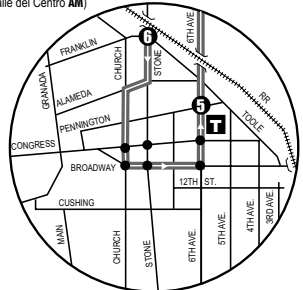

AM Downtown Detail
(Detalle del Centro AM)

PM Downtown Detail
(Detalle del Centro PM)

Downtown (Centro)
Ronstadt Transit Center
Pima County Superior Court
Banner - University Medical Center
The University of Arizona
Foothills Mall

T Ronstadt Transit Center (Centro de Tránsito)
 Connecting to/(Conexión a):
 Sun Tran — 1,2,3,4,6,7,8,10,12,16,18,
 19,21,22,23,25
 Sun Express — 102X AM, 103X, 105X,
 107X, 109X, 110X
 Sun Link streetcar
 Sun Shuttle — 421

Route 103X M-F / Southbound

AM TRIPS

Ina at Cmo De Las Capas	Ina at Oldfather	Ina at Thornydale P	Ina at La Cholla	6th Ave. at Pennington
1	2	3	4	5
600 657	601 658	603 700	610 707	705 805

Route 103X M-F / Northbound

Northbound Stops

Stone/Franklin
 Stone/Alameda
 Church/Pennington
6th Ave/Pennington
 6th Ave/6th St
 Speedway/6th Ave
 Speedway/Olive Underpass
 Speedway/Highland Underpass
UA Mall
 Campbell/Speedway
 Campbell/Adams
 Campbell/Copper
 Campbell/Ft Lowell
 Campbell/Prince
 River/Campbell
 River/Via Entrada