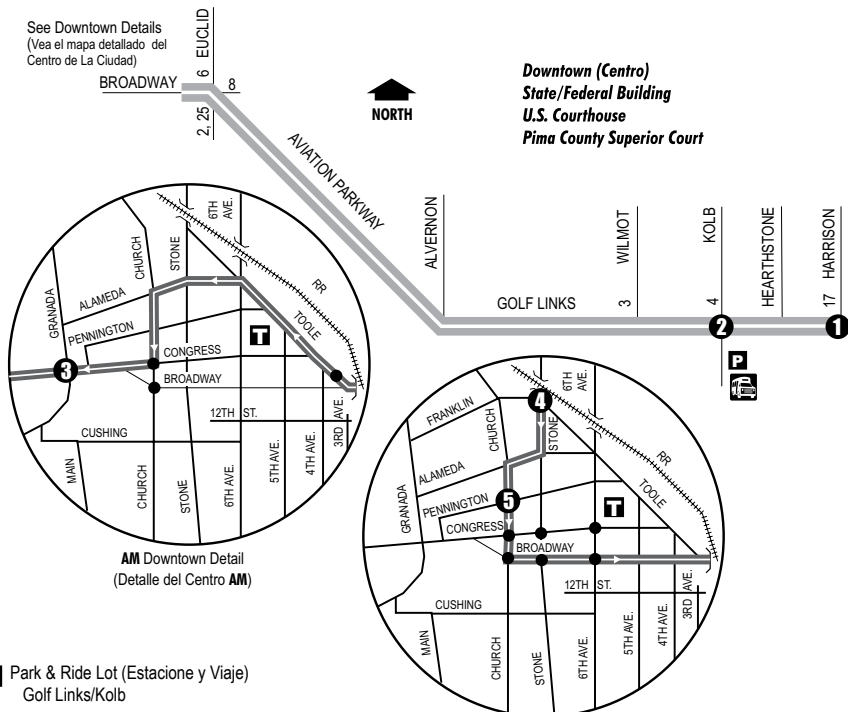

AM Downtown Detail
(Detalle del Centro AM)

PM Downtown Detail
(Detalle del Centro PM)

P Park & Ride Lot (Estacione y Viaje)
Golf Links/Kolb

T Ronstadt Transit Center (Centro de Tránsito)
Connecting to/(Conexión a):
Sun Tran — 1,2,3,4,6,7,8,10,12,16,18,19,21,22,23,25
Sun Express — 102X AM, 103X, 105X, 107X, 109X, 110X
Sun Link streetcar
Sun Shuttle — 421

Sun Link Transfer Point
(Puntos de Transbordo a Sun Link)
● Sun Link stops (paradas de Sun Link)

Sun Shuttle Transfer Points
(Puntos de Transbordo a Sun Shuttle)
Route 421 — Ronstadt Transit Center
Route 450 — Golf Links/Kolb Park & Ride

Route 101X M-F / Westbound

AM TRIPS

Harrison at Golf Links	P Golf Links at Kolb	Congress at Granada (NW)
1	2	3
616	625	650
646	655	720
716	725	750

Route 101X M-F / Eastbound

PM TRIPS

Stone at Franklin	Church at Pennington	Harrison at Golf Links
4	5	1
415	420	442
445	450	512
515	520	542

Westbound Stops

Harrison/Golf Links	Golf Links/Prudence
Golf Links/Harrison	Golf Links/Cordova
Golf Links/Palm Springs	Golf Links/Kolb
Golf Links/Camino Seco	Golf Links/Wilmot
Golf Links/Pantano Pkwy	Alameda/Grossetta
Golf Links/Jaguar	Church/Pennington
Golf Links/Saddleback	Congress/Church
Golf Links/Lakeside Pkwy	Congress/Granada (NW)
Golf Links/Pantano Rd	
Golf Links/Marc	

Eastbound Stops

Stone/Franklin	Golf Links/Pantano Rd
Stone/Alameda	Golf Links/Lakeside Pkwy
Church/Pennington	Golf Links/Saddleback
Broadway/6th Ave	Golf Links/Sarnoff
Broadway/4th Ave	Golf Links/Pantano Pkwy
Golf Links/Wilmot	Golf Links/Oakenshield
Golf Links/Kolb	Golf Links/Desert Cavern
Golf Links/Cordova	Harrison/Golf Links
Golf Links/Prudence	
Golf Links/Marc Dr