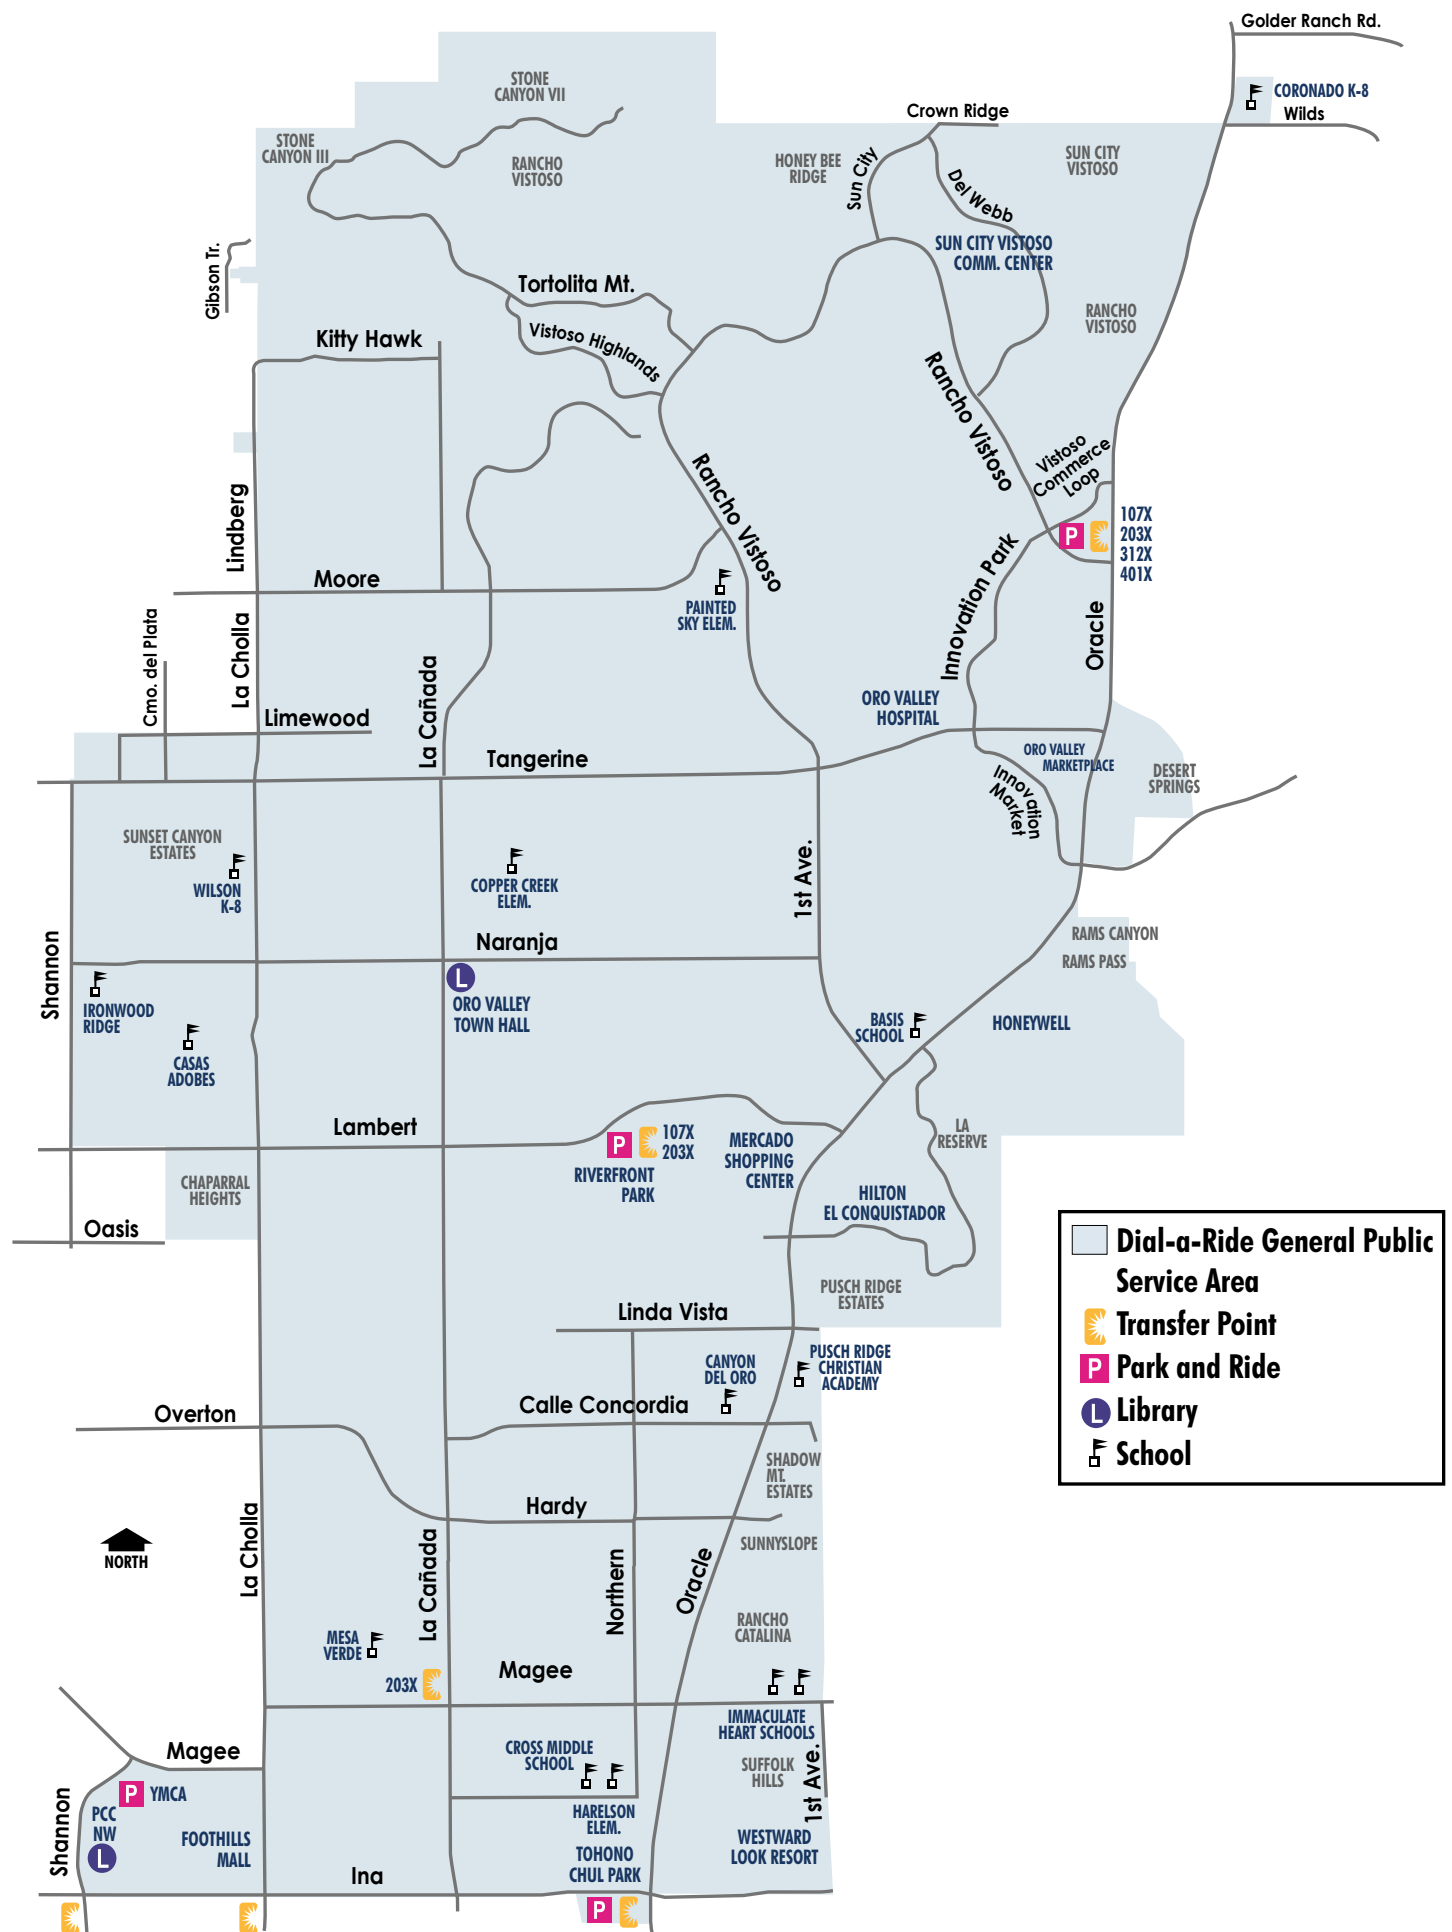

Oro Valley/NW Dial-a-Ride General Public Map

Dial-a-Ride General Public Service Area

- Transfer Point
- Park and Ride
- Library
- School

Connect to Sun Tran:
Route 16 to Thornydale,
Route 103X to Cmo De
La Cruz, Route 102X to
Downtown, Route 202X
to Laos Transit Center

Connect to Sun Tran:
Route 61 to Tohono
Transit Center

Connect to Sun Tran:
Routes 16 & 312X to Tohono
Transit Center, Route 103X
to UA/Downtown, Route
107X to Downtown