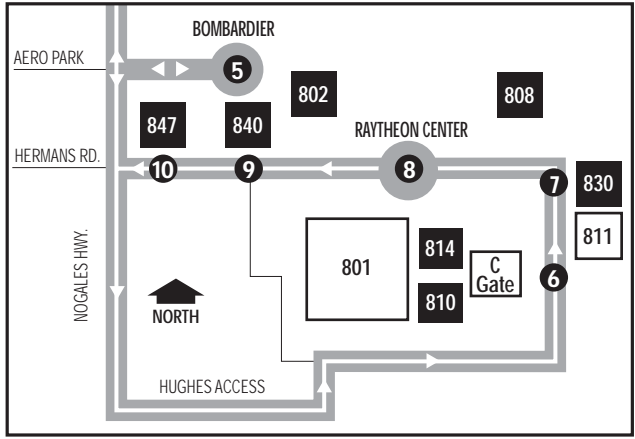

Route 203X

ORO VALLEY-AERO PARK EXPRESS

Oro Valley
Laos Transit Center
Aero Park

P Park & Ride Lots (Estacione y Viaje)
Rancho Vistoso Park & Ride (*Anticipated completion March 2009 - Se anticipa terminarse en marzo 2009*)
Riverfront Park & Ride—Lambert/Riverfront Park
Laos Transit Center/Irvington

***** Until the Rancho Vistoso Park & Ride lot is completed, riders will board at a temporary stop in front of the Rancho Vistoso Center, just west of Oracle Road on Rancho Vistoso Boulevard. Please call 792-9222 for more details.

T Laos Transit Center (Centro de Tránsito)
Connecting Service to Routes
(Servicio de Conexión de las Rutas)—
2-6-8-11-16-23-24-26-27-29-50

! See page 2 for details
(Vea detalles en la pagina 3)

To Aero Park Area
Hacia el Area de Aero Park

Aero Park Detail
Detalle de Aero Park

Route 203X M-F / Southbound

| | | | | | | | | | | |
|-------------------------------------|-------------------------------------|-----------------------------|-----------------------------------|----------------------------------|-------------------|--------------------|-----------------|--------------------|--------------------|-----------------|
| Rancho Vistoso Park & Ride P | Lambert at Riverfront Park P | La Cañada at Magee P | Irvington at Laos Center P | Bombardier at Aero Park P | Raytheon "C" Gate | Raytheon Bldg. 830 | Raytheon Center | Raytheon Bldg. 840 | Raytheon Bldg. 847 | AM TRIPS |
| 1 | 2 | 3 | 4 | 5 | 6 | 7 | 8 | 9 | 10 | |
| 500 | 515 | 524 | 602 | *612 | *624 | *626 | *628 | *629 | *630 | |
| 520 | 535 | 544 | 622 | *632 | *644 | *646 | *648 | *649 | *650 | |
| 600 | 615 | 624 | 702 | *712 | *724 | *726 | *728 | *729 | *730 | |