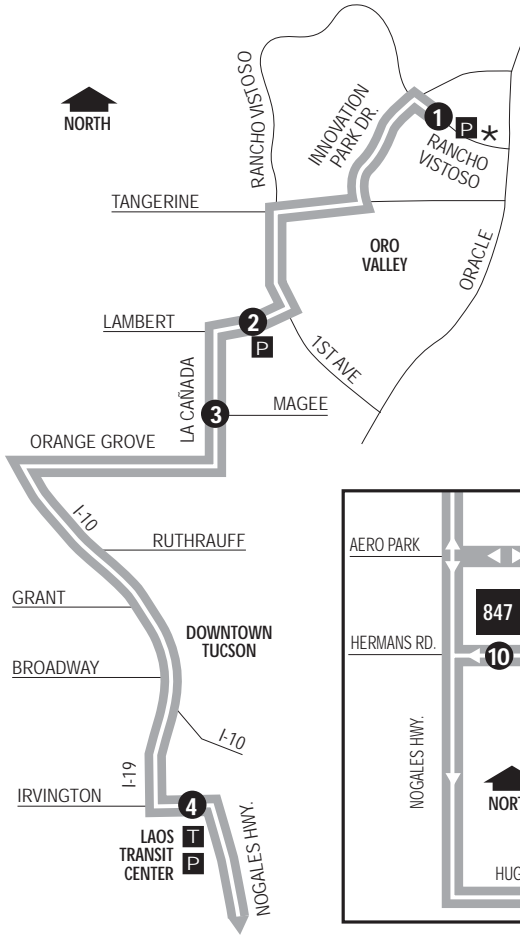

Route 203X

ORO VALLEY-AERO PARK EXPRESS

Oro Valley
Laos Transit Center
Aero Park

P Park & Ride Lots (Estacione y Viaje)
Rancho Vistoso Park & Ride (*Anticipated completion March 2009 - Se anticipa terminarse en marzo 2009*)
Riverfront Park & Ride—Lambert/Riverfront Park
Laos Transit Center/Irvington

***** Until the Rancho Vistoso Park & Ride lot is completed, riders will board at a temporary stop in front of the Rancho Vistoso Center, just west of Oracle Road on Rancho Vistoso Boulevard. Please call 792-9222 for more details.

T Laos Transit Center (Centro de Tránsito)
Connecting Service to Routes
(Servicio de Conexión de las Rutas)—
2-6-8-11-16-23-24-26-27-29-50

! See page 2 for details
(Vea detalles en la pagina 3)

To Aero Park Area
Hacia el Area de Aero Park

Aero Park Detail
Detalle de Aero Park

Route 203X M-F / Southbound

| | | | | | | | | | | |
|-------------------------------------|-------------------------------------|-----------------------------|-----------------------------------|----------------------------------|-------------------|--------------------|-----------------|--------------------|--------------------|-----------------|
| Rancho Vistoso Park & Ride P | Lambert at Riverfront Park P | La Cañada at Magee P | Irvington at Laos Center P | Bombardier at Aero Park P | Raytheon "C" Gate | Raytheon Bldg. 830 | Raytheon Center | Raytheon Bldg. 840 | Raytheon Bldg. 847 | AM TRIPS |
| 1 | 2 | 3 | 4 | 5 | 6 | 7 | 8 | 9 | 10 | |
| 500 | 515 | 524 | 602 | *612 | *624 | *626 | *628 | *629 | *630 | |
| 520 | 535 | 544 | 622 | *632 | *644 | *646 | *648 | *649 | *650 | |
| 600 | 615 | 624 | 702 | *712 | *724 | *726 | *728 | *729 | *730 | |