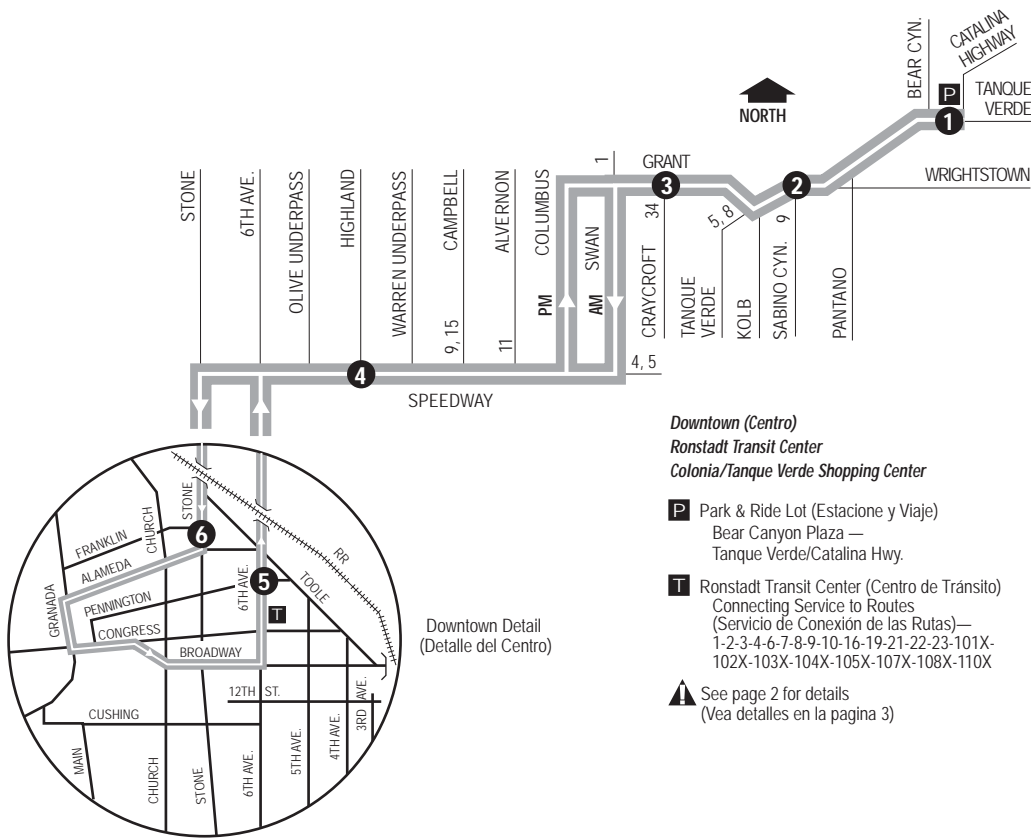

Route 109X

CATALINA HWY-DOWNTOWN EXPRESS

Downtown (Centra)
Ronstadt Transit Center
Colonia/Tanque Verde Shopping Center

P Park & Ride Lot (Estacione y Viaje)
 Bear Canyon Plaza —
 Tanque Verde/Catalina Hwy.

T Ronstadt Transit Center (Centro de Tránsito)
 Connecting Service to Routes
 (Servicio de Conexión de las Rutas)—
 1-2-3-4-6-7-8-9-10-16-19-21-22-23-101X-
 102X-103X-104X-105X-107X-108X-110X

! See page 2 for details
 (Vea detalles en la pagina 3)

Route 109X M-F / Westbound

Route 109X M-F / Eastbound

	Catalina Hwy. at Tanque Verde P	Tanque Verde at Sabino Cyn.	Grant at Craycroft	Speedway at Highland	6th Ave. at Pennington	Stone at Franklin	6th Ave. at Pennington	Speedway at Highland	Grant at Craycroft	Tanque Verde at Sabino Cyn.	Catalina Hwy. at Tanque Verde P
AM TRIPS	638	645	651	*705	*720	430	441	451	*510	*519	*527
	653	700	706	*722	*740	500	513	522	*544	*553	*602
											PM TRIPS