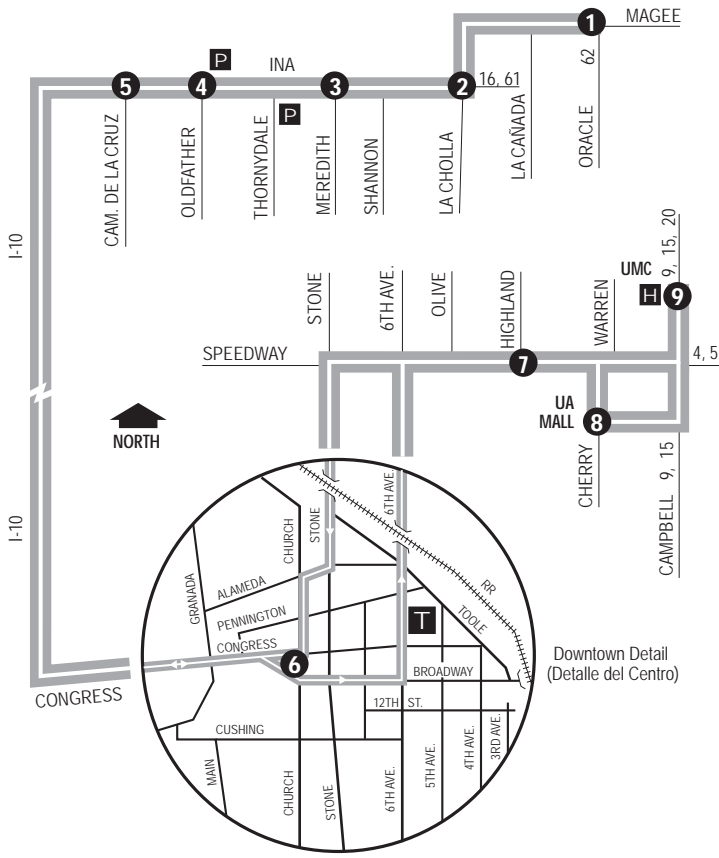

# Route 102X

## NORTHWEST-UA EXPRESS

**La Cholla/Ina  
Downtown (Centro)  
Ronstadt Transit Center  
The University of Arizona  
University Medical Center**

**T** Ronstadt Transit Center (Centro de Tránsito)  
Connecting Service to Routes  
(Servicio de Conexión de las Rutas)—  
1-2-3-4-6-7-8-9-10-16-19-21-22-23-101X  
103X-104X-105X-107X-108X-109X-110X

**P** Park & Ride Lots (Estacione y Viaje)  
North Pima Center—  
Ina/Thornydale  
Old Pueblo Plaza—  
Ina/Oldfather

**!** See page 2 for details  
(Vea detalles en la pagina 3)

### Route 102X M-F / Southbound