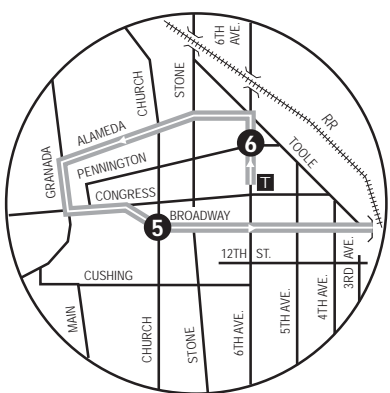

Route 82
BROADWAY EXPRESS

Downtown Detail
AM Express Service
Detalle del Centro
Servicio Express AM

Downtown Detail
PM Express Service
Detalle del Centro
Servicio Express PM

Downtown (Centro)
Ronstadt Transit Center
El Con Mall
Park Place Mall
Speedway/Harrison

- T** Ronstadt Transit Center (Centro de Tránsito)
Connecting Service to Routes (Servicio de Conexión de las Rutas)—
1-2-3-4-6-7-8-9-10-16-19-21-22-23-
81-83-102-103-105-106-391
- P** Park & Ride Lots (Estacione y Viaje)
Speedway/Harrison
- A** See page 2 for details (Vea detalles en la pagina 4)

Route 82 M-F / Westbound **A** **Route 82 M-F / Eastbound**

	Speedway at Harrison	Broadway at Pantano	Broadway at Wilmot	Broadway at Alvernon	Congress at 6th Ave.	Congress at Granada	6th Ave. at Pennington	Broadway at Church	Broadway at Alvernon	Broadway at Wilmot	Broadway at Pantano	Speedway at Harrison
AM TRIPS	640	649	655	701	*710	*713	433	438	*452	*503	*510	*520
	700	709	715	721	*730	*733	453	458	*512	*523	*530	*540
	710	719	725	731	*740	*743	504	509	*523	*534	*541	*551