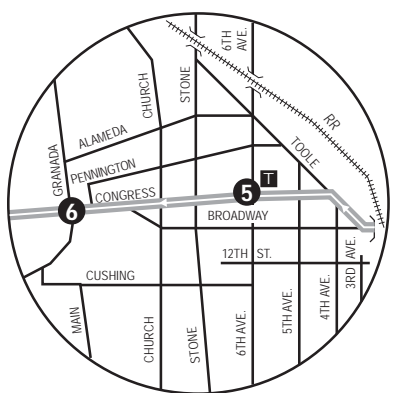

Route 82
BROADWAY EXPRESS

Downtown Detail
AM Express Service
Detalle del Centro
Servicio Express AM

Downtown Detail
PM Express Service
Detalle del Centro
Servicio Express PM

Downtown (Centro)
Ronstadt Transit Center
El Con Mall
Park Place Mall
Speedway/Harrison

- T** Ronstadt Transit Center (Centro de Tránsito)
Connecting Service to Routes (Servicio de Conexión de las Rutas)—
1-2-3-4-6-7-8-9-10-16-19-21-22-23-
81-83-102-103-105-106-391
- P** Park & Ride Lots (Estacione y Viaje)
Speedway/Harrison
- A** See page 2 for details (Vea detalles en la pagina 4)

Route 82 M-F / Westbound **A** **Route 82 M-F / Eastbound**

	Speedway at Harrison	Broadway at Pantano	Broadway at Wilmot	Broadway at Alvernon	Congress at 6th Ave.	Congress at Granada	6th Ave. at Pennington	Broadway at Church	Broadway at Alvernon	Broadway at Wilmot	Broadway at Pantano	Speedway at Harrison
AM TRIPS	640	649	655	701	*710	*713	433	438	*452	*503	*510	*520
	700	709	715	721	*730	*733	453	458	*512	*523	*530	*540
	710	719	725	731	*740	*743	504	509	*523	*534	*541	*551