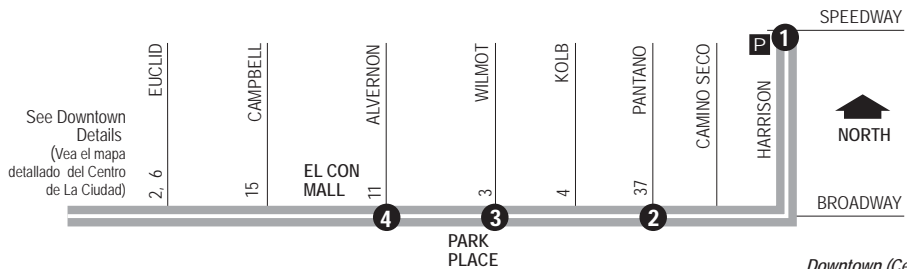

Route 82
BROADWAY EXPRESS

Downtown Detail
AM Express Service
Detalle del Centro
Servicio Express AM

Downtown Detail
PM Express Service
Detalle del Centro
Servicio Express PM

Downtown (Centro)
Ronstadt Transit Center
El Con Mall
Park Place Mall
Speedway/Harrison

- T** Ronstadt Transit Center (Centro de Tránsito)
Connecting Service to Routes (Servicio de Conexión de las Rutas)—
1-2-3-4-6-7-8-9-10-16-19-21-22-23-
81-83-102-103-105-106-391
- P** Park & Ride Lots (Estacione y Viaje)
Speedway/Harrison
- A** See page 2 for details (Vea detalles en la pagina 4)

Route 82 M-F / Westbound **A** **Route 82 M-F / Eastbound**

	Speedway at Harrison	Broadway at Pantano	Broadway at Wilmot	Broadway at Alvernon	Congress at 6th Ave.	Congress at Granada	6th Ave. at Pennington	Broadway at Church	Broadway at Alvernon	Broadway at Wilmot	Broadway at Pantano	Speedway at Harrison
AM TRIPS	640	649	655	701	*710	*713	433	438	*452	*503	*510	*520
	700	709	715	721	*730	*733	453	458	*512	*523	*530	*540
	710	719	725	731	*740	*743	504	509	*523	*534	*541	*551