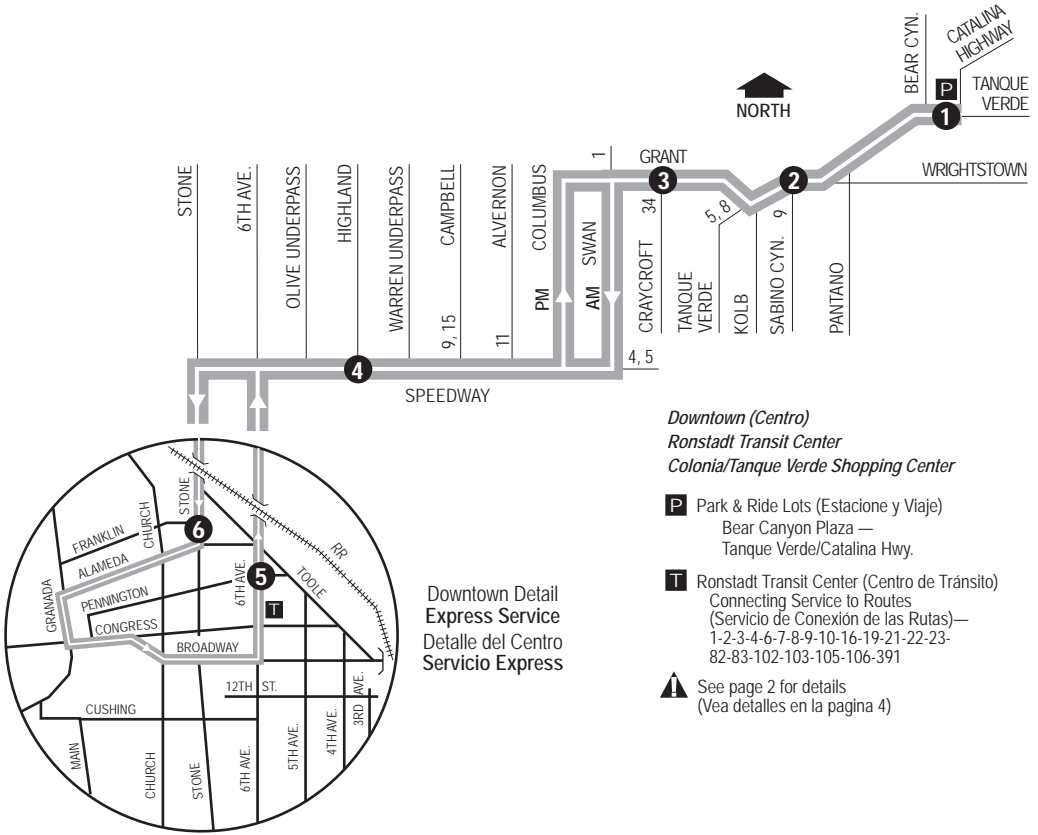

Route 81

TANQUE VERDE EXPRESS

*Downtown (Centro)
Ronstadt Transit Center
Colonia/Tanque Verde Shopping Center*

P Park & Ride Lots (Estacione y Viaje)
Bear Canyon Plaza —
Tanque Verde/Catalina Hwy.

T Ronstadt Transit Center (Centro de Tránsito)
Connecting Service to Routes
(Servicio de Conexión de las Rutas)—
1-2-3-4-6-7-8-9-10-16-19-21-22-23-
82-83-102-103-105-106-391

! See page 2 for details
(Vea detalles en la pagina 4)

Downtown Detail
Express Service
Detalle del Centro
Servicio Express

Route 81 M-F / Westbound

Route 81 M-F / Eastbound

	Catalina Hwy. at Tanque Verde P	Tanque Verde at Sabino Cyn.	Grant at Craycroft	Speedway at Highland	6th Ave. at Pennington	Stone at Franklin	6th Ave. at Pennington	Speedway at Highland	Grant at Craycroft	Tanque Verde at Sabino Cyn.	Catalina Hwy. at Tanque Verde P
AM	638	645	651	*705	*720	430	441	451	*510	*519	*527
TRIPS	653	700	706	*722	*740	500	513	522	*544	*553	*602
	1	2	3	4	5	6	5	4	3	2	1
											PM
											TRIPS

* Estimated times - should not be used to coordinate transfers or boardings. Arrival times may vary depending on traffic or weather conditions. Buses will proceed on arrival to the next time point. This may be before the time indicated on our schedule.