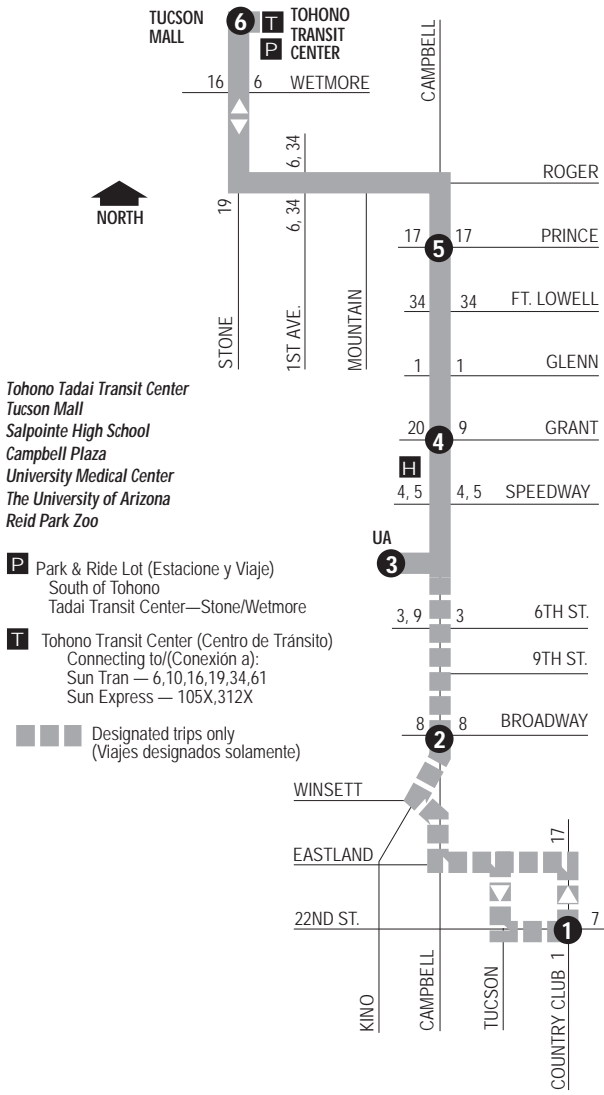

Route
15

CAMPBELL

- Tohono Tadaí Transit Center
- Tucson Mall
- Salpointe High School
- Campbell Plaza
- University Medical Center
- The University of Arizona
- Reid Park Zoo

- **P** Park & Ride Lot (Estacione y Viaje)
  South of Tohono
  Tadaí Transit Center—Stone/Wetmore
- **T** Tohono Transit Center (Centro de Tránsito)
  Connecting to/(Conexión a):
  Sun Tran — 6, 10, 16, 19, 34, 61
  Sun Express — 105X, 312X
- ■ ■ Designated trips only
  (Viajes designados solamente)