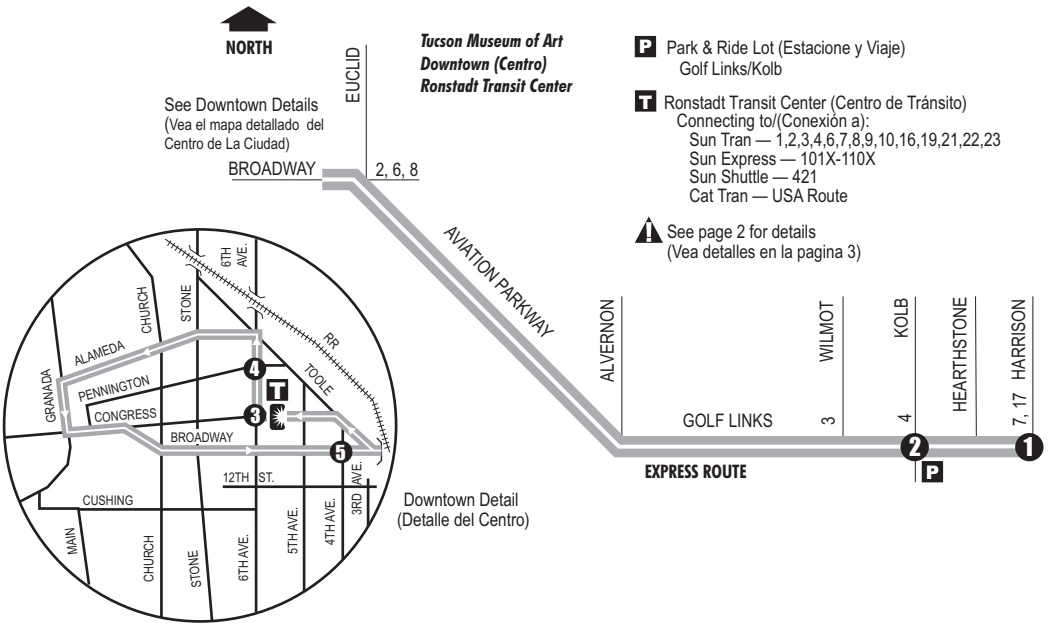

# Route 101X

## GOLF LINKS-DOWNTOWN EXPRESS

### Route 101X M-F/Westbound Route 101X M-F/Eastbound

	1 Harrison at Golf Links	2 Golf Links at Kolb	3 Congress at 6th Ave.	5 Broadway at 4th Ave.	4 6th Ave. at Pennington	2 Golf Links at Kolb	1 Golf Links at Harrison
<b>AM TRIPS</b>	624	634	*650	*700	435	*507	*520
	654	704	*720	*730	505	*537	*550
	724	734	*750	*800	520	*552	*605

\* Estimated times - should not be used to coordinate transfers or boardings. Arrival times may vary depending on traffic or weather conditions. Buses will proceed on arrival to the next time point. This may be before the time indicated on our schedule. Express buses only serve stops with express bus stop signs.