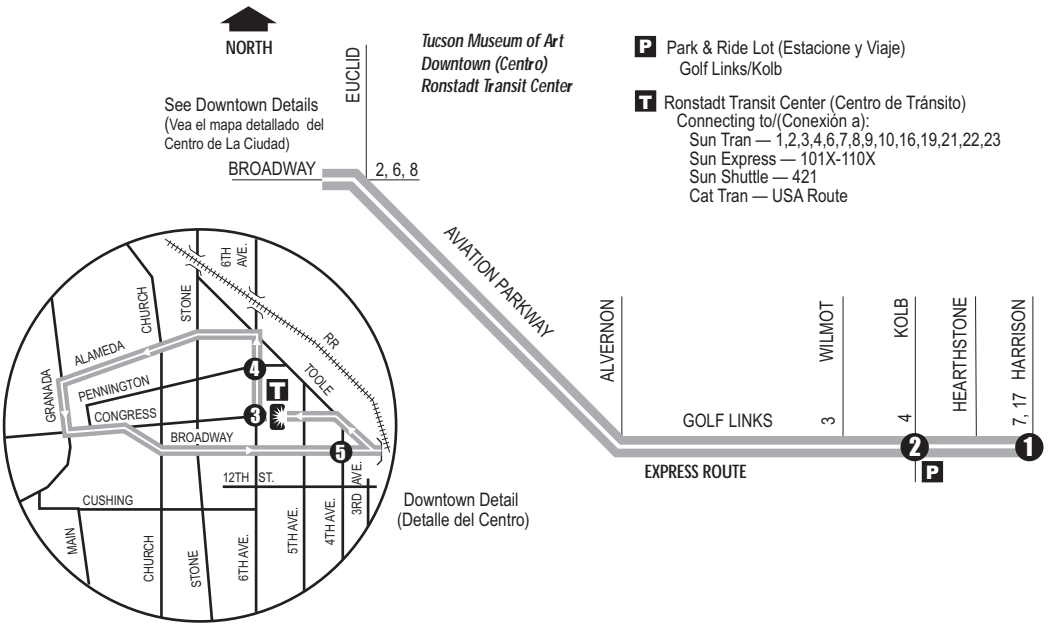

Route 101X

GOLF LINKS-DOWNTOWN EXPRESS

Route 101X M-F/Westbound

Route 101X M-F/Eastbound

	Harrison at Golf Links	Golf Links at Kolb P	Congress at 6th Ave.	Broadway at 4th Ave.		6th Ave. at Pennington	Golf Links at Kolb P	Golf Links at Harrison	
	1	2	3	5		4	2	1	
(AM TRIPS)	624	634	*650	*700		435	*507	*520	
	654	704	*720	*730		505	*537	*550	
	724	734	*750	*800		520	*552	*605	(PM TRIPS)

* Estimated times - should not be used to coordinate transfers or boardings. Arrival times may vary depending on traffic or weather conditions. Buses will proceed on arrival to the next time point. This may be before the time indicated on our schedule. Express buses only serve stops with express bus stop signs.