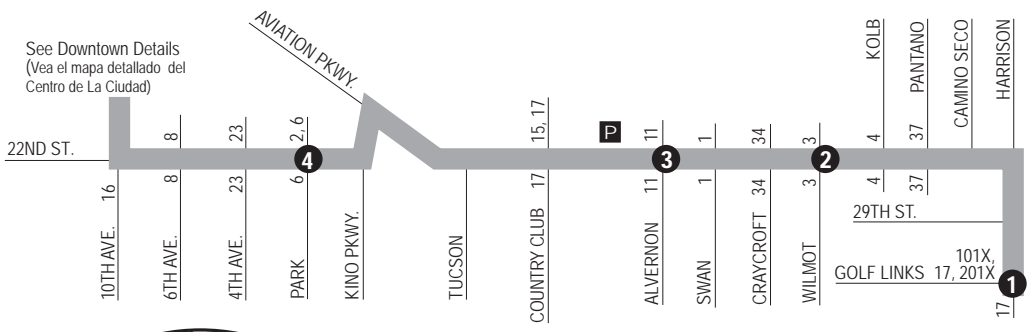

Route 7

22ND ST.

See Downtown Details
(Vea el mapa detallado del
Centro de La Ciudad)

Downtown Detail
Detalle del Centro

- Miller-Golf Links Library
- Rincon Station Post Office
- Palo Verde High School
- Columbus Branch Library
- Reid Park Zoo/Hi Corbett Field
- Downtown (Centro)
- Ronstadt Transit Center
- Special Services Office
- ADA Eligibility Office

T Ronstadt Transit Center (Centro de Tránsito)
Connecting to/(Conexión a):
Sun Tran — 1,2,3,4,6,8,9,10,16,19,21,22,23
Sun Express — 101X-110X
Sun Shuttle — 421
Cat Tran — USA Route

P Park & Ride Lot (Estacione y Viaje)
22nd Street/Randolph Way