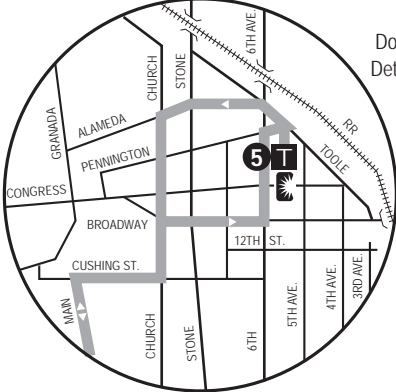

Route 7

22ND ST.

See Downtown Details
(Vea el mapa detallado del
Centro de La Ciudad)

Downtown Detail
Detalle del Centro

- Miller-Golf Links Library
- Rincon Station Post Office
- Palo Verde High School
- Columbus Branch Library
- Reid Park Zoo/Hi Corbett Field
- Downtown (Centro)
- Ronstadt Transit Center
- Special Services Office
- ADA Eligibility Office