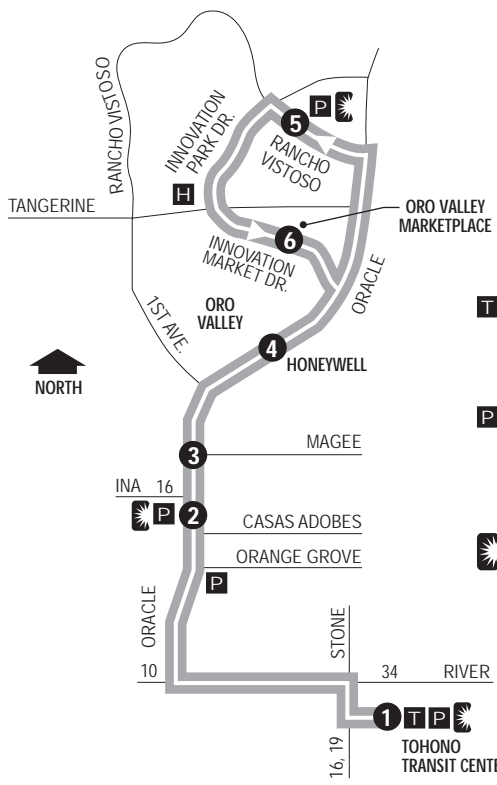

Route 312X

ORO VALLEY-TOHONO EXPRESS

- Tohono Tadaí Transit Center
- Tucson Mall
- Oro Valley
- Honeywell
- Oro Valley Marketplace
- Oro Valley Hospital
- Ventana Medical Systems

- T** Tohono Transit Center (Centro de Tránsito)
Connecting to/(Conexión a):
Sun Tran — 6, 10, 15, 16, 19, 34, 61
Sun Express — 105X
Sun Shuttle — 412
- P** Park & Ride Lots (Estacione y Viaje)
Ina/Via Ponte
Oracle Plaza—Oracle/Orange Grove
South of Tohono Tadaí Transit Center —
Stone/Wetmore
Rancho Vistoso/Innovation Park Dr.
- Sun Shuttle Transfer Points
(Puntos de Transbordo a Sun Shuttle)
Route 401 — Rancho Vistoso Park & Ride,
Oracle/Ina
Route 412 — Tohono Transit Center

Route 312X M-F / Northbound | Route 312X M-F / Southbound

Tohono Tadaí Transit Ctr. P	Magee at Oracle	Oracle at Honeywell	Rancho Vistoso Park & Ride P	Rancho Vistoso Park & Ride P	Oro Valley Marketplace	Oracle at Honeywell	Oracle at Magee	Oracle at Ina	Tohono Tadaí Transit Ctr. P	To Route
1	3	4	5	5	6	4	3	2	1	
515	526*	539*	545*	545	549	558	607*	610*	618*	105X
611	624*	638*	645*	645	649	658	707*	710*	719*	—
711	724*	738*	745*	745	749	758	807*	810*	819*	—
341	354*	408*	415*	415	419	428	437*	440*	450*	103X
441	454*	508*	515*	515	519	528	537*	540*	550*	—
541	554*	608*	615*	615	619	628	637*	640*	650*	—

Oro Valley-Tohono Express serves all express stops between Ina and Tohono Tadaí Transit Center.

* Estimated times - should not be used to coordinate transfers or boardings. Arrival times may vary depending on traffic or weather conditions. Buses will proceed on arrival to the next time point. This may be before the time indicated on our schedule.