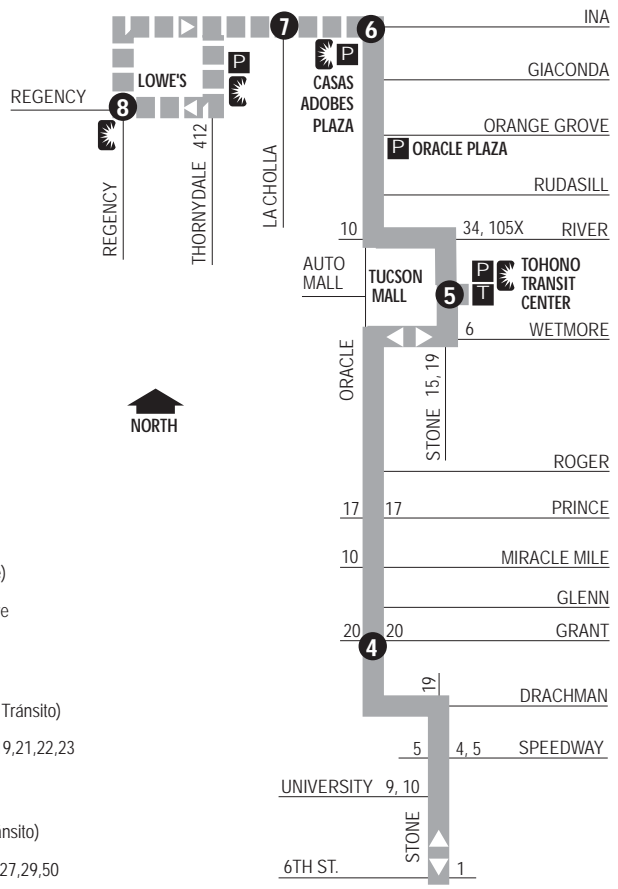

Route 16
12TH AVE./ORACLE

Ina/Oracle Turnaround Detail

- Roy Laos Transit Center
- El Pueblo Neighborhood Center
- Pueblo High School
- South Tucson
- Downtown (Centro)
- Ronstadt Transit Center
- Amphi High School
- Tohono Tadaí Transit Center
- Tucson Mall
- Casas Adobes Plaza
- La Frontera

P Park & Ride Lots (Estacione y Viaje)
 Ina/Via Ponte
 Oracle Plaza—Oracle/Orange Grove
 Laos Transit Center/Irvington
 South of Tohono Tadaí Transit Center—Stone/Wetmore

T Ronstadt Transit Center (Centro de Tránsito)
 Connecting to/(Conexión a):
 Sun Tran — 1,2,3,4,6,7,8,9,10,19,21,22,23
 Sun Express — 101X-110X
 Sun Shuttle — 421
 Cal Tran — USA Route

■ ■ ■ Designated trips only
 (Viajes designados solamente)

S Sun Shuttle Transfer Points
 (Puntos de Transbordo a Sun Shuttle)
 Route 401 — Oracle/Ina
 Route 412 — Thornydale/Ina
 Lowe's Regency Plaza
 Tohono Transit Center
 Route 421 — Laos & Ronstadt Transit Centers
 Routes 430,440 — Laos Transit Center

! See page 2 for details
 (Vea detalles en la pagina 3)

**Downtown Detail
 Detalle del Centro**

Laos Transit Center Detail

NOTE:
 Northbound service
 only on S. 12th Ave.
 between Nebraska
 and Irvington.