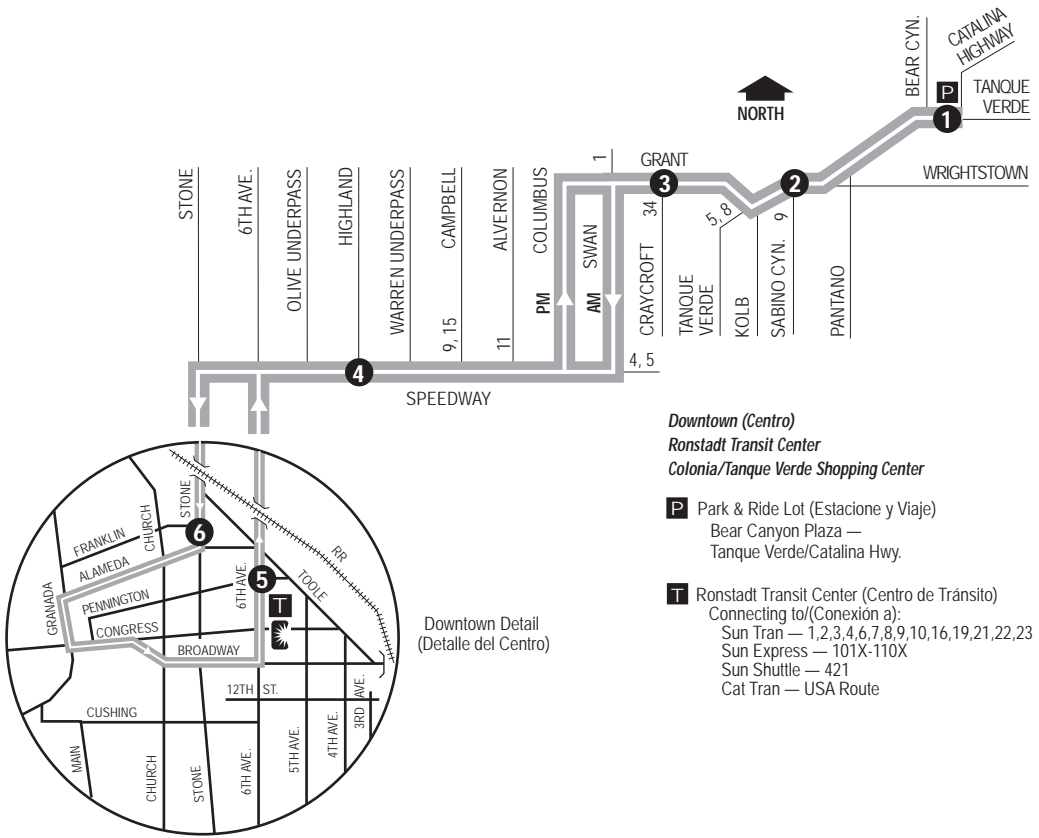

Route 109X

CATALINA HWY-DOWNTOWN EXPRESS

Downtown (Centro)
Ronstadt Transit Center
Colonia/Tanque Verde Shopping Center

P Park & Ride Lot (Estacione y Viaje)
 Bear Canyon Plaza —
 Tanque Verde/Catalina Hwy.

T Ronstadt Transit Center (Centro de Tránsito)
 Connecting to/(Conexión a):
 Sun Tran — 1,2,3,4,6,7,8,9,10,16,19,21,22,23
 Sun Express — 101X-110X
 Sun Shuttle — 421
 Cat Tran — USA Route

Downtown Detail
 (Detalle del Centro)

Route 109X M-F / Westbound

Route 109X M-F / Eastbound

	1	2	3	4	5	6	5	4	3	2	1	
	Catalina Hwy. at Tanque Verde P	Tanque Verde at Sabino Cyn.	Grant at Craycroft	Speedway at Highland	6th Ave. at Pennington	Stone at Franklin	6th Ave. at Pennington	Speedway at Highland	Grant at Craycroft	Tanque Verde at Sabino Cyn.	Catalina Hwy. at Tanque Verde P	
AM TRIPS	634	642	648	*702	*715	435	446	457	*522	*531	*541	
	648	656	702	*716	*729	505	521	532	*554	*603	*615	
	703	711	717	*731	*744	520	536	547	*609	*618	*630	PM TRIPS