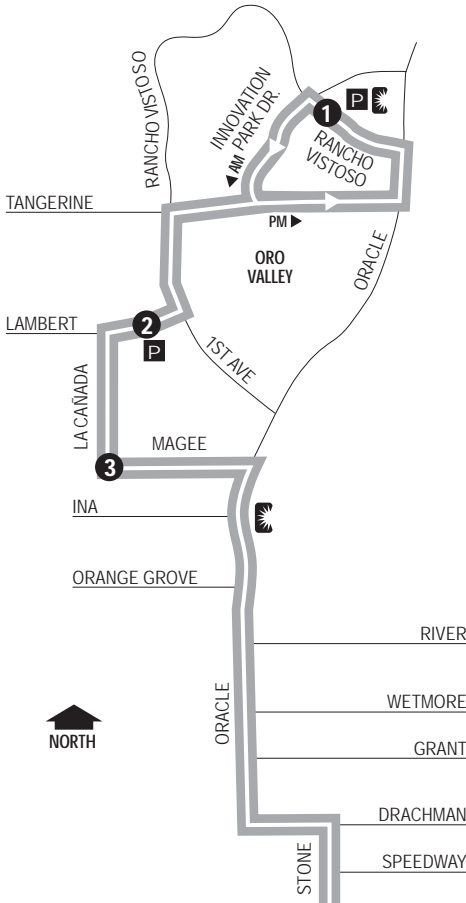

Route 107X

ORO VALLEY-DOWNTOWN EXPRESS

See Downtown Details
(Vea el mapa detallado del Centro de La Ciudad)

Downtown (Centro)
Ronstadt Transit Center
U.S. Courthouse
Oro Valley

- P** Park & Ride (Estacione y Viaje)
Rancho Vistoso Park & Ride
Riverfront Park & Ride—Lambert/Riverfront Park
- T** Ronstadt Transit Center (Centro de Tránsito)
Connecting to/(Conexión a):
Sun Tran — 1,2,3,4,6,7,8,9,10,16,19,21,22,23
Sun Express — 101X-110X
Sun Shuttle — 421
Cat Tran — USA Route
- Sun Shuttle Transfer Points**
(Puntos de Transbordo a Sun Shuttle)
Route 401 — Rancho Vistoso Park & Ride, Oracle/Ina
Route 421 — Ronstadt Transit Center

Downtown Detail
(Detalle del Centro)

Route 107X M-F / Southbound

Route 107X M-F / Northbound

	1	2	3	4		5	4	3	2	1	
	Rancho Vistoso Park & Ride P	Lambert at Riverfront Park P	Magee at La Cañada	6th Ave. at Pennington		Stone at Franklin	6th Ave. at Pennington	La Cañada at Magee	Lambert at Riverfront Park P	Rancho Vistoso Park & Ride P	
AM TRIPS	557	609	617	*645		435	440	*507	*515	*527	PM TRIPS
	627	639	647	*715		510	515	*542	*550	*602	
	657	709	717	*745		540	545	*612	*620	*632	

* Estimated times - should not be used to coordinate transfers or boardings. Arrival times may vary depending on traffic or weather conditions. Buses will proceed on arrival to the next time point. This may be before the time indicated on our schedule. Route 107X buses do not serve all express bus stops along the route.