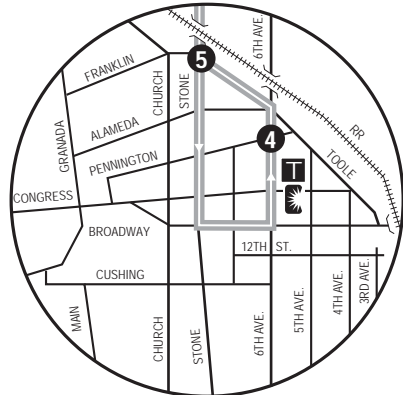

Route 107X

ORO VALLEY-DOWNTOWN EXPRESS

See Downtown Details
(Vea el mapa detallado del Centro de La Ciudad)

Downtown (Centro)
Ronstadt Transit Center
U.S. Courthouse
Oro Valley

- P** Park & Ride (Estacione y Viaje)
Rancho Vistoso Park & Ride
Riverfront Park & Ride—Lambert/Riverfront Park
- T** Ronstadt Transit Center (Centro de Tránsito)
Connecting to/(Conexión a):
Sun Tran — 1,2,3,4,6,7,8,9,10,16,19,21,22,23
Sun Express — 101X-110X
Sun Shuttle — 421
Cat Tran — USA Route
- Sun Shuttle Transfer Points**
(Puntos de Transbordo a Sun Shuttle)
Route 401 — Rancho Vistoso Park & Ride, Oracle/Ina
Route 421 — Ronstadt Transit Center

Downtown Detail
(Detalle del Centro)

Route 107X M-F / Southbound

Route 107X M-F / Northbound

	1	2	3	4		5	4	3	2	1	
	Rancho Vistoso Park & Ride P	Lambert at Riverfront Park P	Magee at La Cañada	6th Ave. at Pennington		Stone at Franklin	6th Ave. at Pennington	La Cañada at Magee	Lambert at Riverfront Park P	Rancho Vistoso Park & Ride P	
AM TRIPS	557	609	617	*645		435	440	*507	*515	*527	PM TRIPS
	627	639	647	*715		510	515	*542	*550	*602	
	657	709	717	*745		540	545	*612	*620	*632	

* Estimated times - should not be used to coordinate transfers or boardings. Arrival times may vary depending on traffic or weather conditions. Buses will proceed on arrival to the next time point. This may be before the time indicated on our schedule. Route 107X buses do not serve all express bus stops along the route.