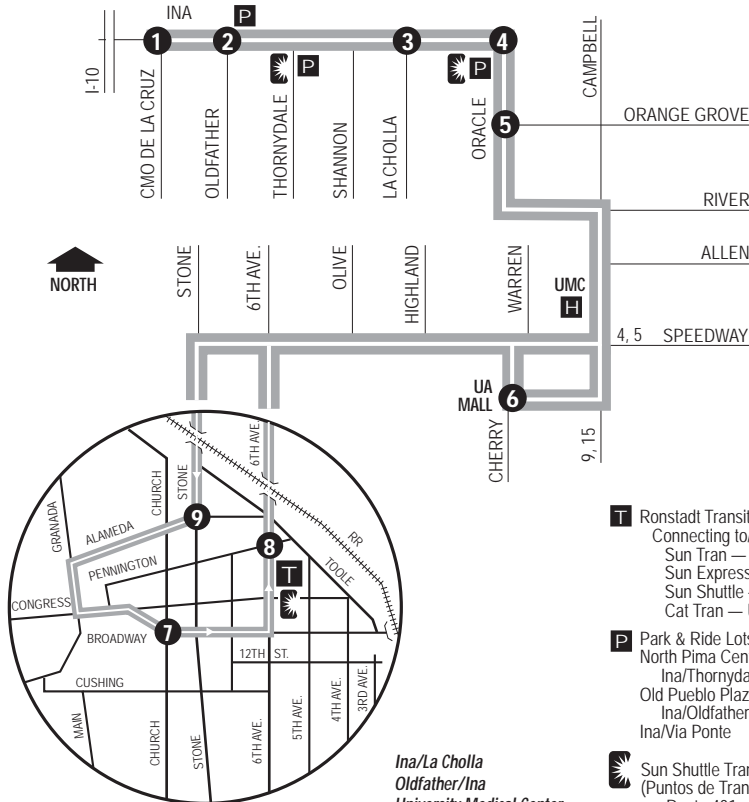

# Route 103X

## NORTHWEST-DOWNTOWN EXPRESS

Downtown Detail  
(Detalle del Centro)

Ina/La Cholla  
Oldfather/Ina  
University Medical Center  
The University of Arizona  
Downtown (Centro)  
Ronstadt Transit Center

- T** Ronstadt Transit Center (Centro de Tránsito)  
Connecting to/(Conexión a):  
Sun Tran — 1,2,3,4,6,7,8,9,10,16,19,21,22,23  
Sun Express — 101X-110X  
Sun Shuttle — 421  
Cat Tran — USA Route
- P** Park & Ride Lots (Estación y Viaje)  
North Pima Center—  
Ina/Thornydale  
Old Pueblo Plaza—  
Ina/Oldfather  
Ina/Via Ponte
- Sun Shuttle Transfer Points  
(Puntos de Transbordo a Sun Shuttle)  
Route 401 — Ina/Oracle  
Route 412 — Thornydale/Ina  
Lowe's Regency Plaza  
Route 421 — Ronstadt Transit Center

### Route 103X M-F/Southbound

### Route 103X M-F/Northbound

	1	2	3	4	5	6	7	8	9	7	8	6	5	4	3	2	1		
	Ina at Camino De La Cruz	Ina at Oldfather	Ina at La Cholla	Oracle at Ina	Oracle at Orange Grove	UA Mall	Broadway at Church	6th Ave. at Pennington	Stone at Franklin	Broadway at Church	6th Ave. at Pennington	UA Mall	Oracle at Orange Grove	Ina at Oracle	Ina at La Cholla	Ina at Oldfather	Ina at Camino De La Cruz	To Route	
<b>AM TRIPS</b>	611	614	619	623	626	*650	*707	*710	400	405	410	422	*445	*449	*454	*503	*505	312X	<b>PM TRIPS</b>
	641	644	649	653	656	*720	*737	*740	415	420	425	437	*500	*504	*509	*518	*520	—	
	653	656	703	709	711	*735	*749	*754	445	450	455	507	*530	*534	*539	*548	*550	—	
	708	711	718	724	726	*750	*804	*809	515	520	525	537	*600	*604	*609	*618	*620	—	