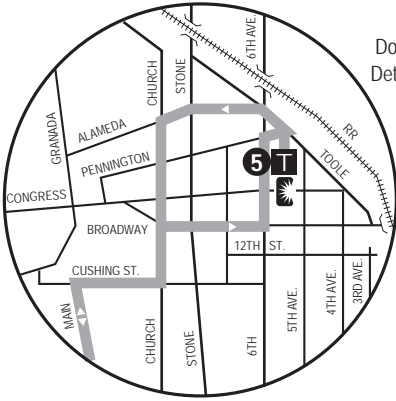

Route 7
22ND ST.

See Downtown Details
(Vea el mapa detallado del
Centro de La Ciudad)

Downtown Detail
Detalle del Centro

- Miller-Golf Links Library
- Rincon Station Post Office
- Palo Verde High School
- Columbus Branch Library
- Reid Park Zoo/Hi Corbett Field
- Downtown (Centro)
- Ronstadt Transit Center
- Special Services Office
- ADA Eligibility Office

- T** Ronstadt Transit Center (Centro de Tránsito)
Connecting to/(Conexión a):
Sun Tran — 1,2,3,4,6,8,9,10,16,19,21,22,23
Sun Express — 101X-110X
Sun Shuttle — 421
Cat Tran — USA Route
- P** Park & Ride Lot (Estacione y Viaje)
22nd Street/Randolph Way
- !** See page 2 for details
(Vea detalles en la pagina 3)