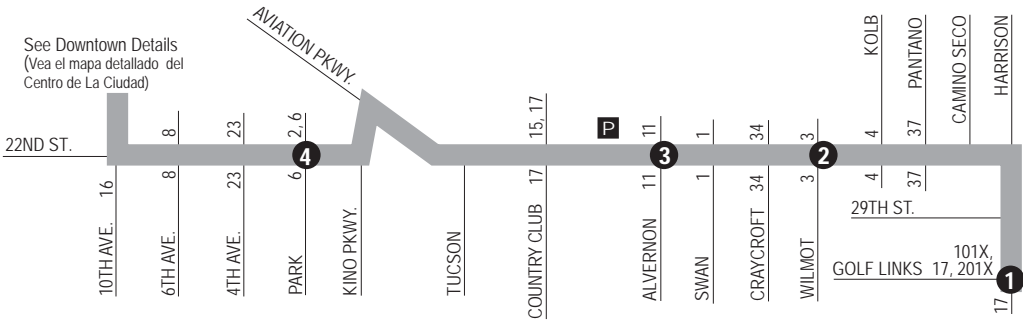

Route 7
22ND ST.

See Downtown Details
(Vea el mapa detallado del
Centro de La Ciudad)

Downtown Detail
Detalle del Centro

- Miller-Golf Links Library
- Rincon Station Post Office
- Palo Verde High School
- Columbus Branch Library
- Reid Park Zoo/Hi Corbett Field
- Downtown (Centro)
- Ronstadt Transit Center
- Special Services Office
- ADA Eligibility Office

- T** Ronstadt Transit Center (Centro de Tránsito)
Connecting to/(Conexión a):
Sun Tran — 1,2,3,4,6,8,9,10,16,19,21,22,23
Sun Express — 101X-110X
Sun Shuttle — 421
Cat Tran — USA Route
- P** Park & Ride Lot (Estacione y Viaje)
22nd Street/Randolph Way
- !** See page 2 for details
(Vea detalles en la pagina 3)

Route 7 SAT / Eastbound

| 5 | 4 | 3 | 2 | 1 | |
|--------------------------|------------------|----------------------|--------------------|------------------------|----------|
| Downtown — Ronstadt Ctr. | 22nd St. at Park | 22nd St. at Alvernon | 22nd St. at Wilmot | Harrison at Golf Links | To Route |
| 600 | 614 | 625 | 634 | 648 | 7 |
| 700 | 714 | 725 | 734 | 748 | 17 |
| 800 | 814 | 825 | 834 | 848 | 17 |
| 900 | 914 | 925 | 934 | 948 | 17 |
| 1000 | 1014 | 1025 | 1034 | 1048 | 17 |
| 1100 | 1114 | 1125 | 1134 | 1148 | 17 |
| 1200 | 1214 | 1225 | 1234 | 1248 | 17 |
| 100 | 114 | 125 | 134 | 148 | 17 |
| 200 | 214 | 225 | 234 | 248 | 17 |
| 300 | 314 | 325 | 334 | 348 | 17 |
| 400 | 414 | 425 | 434 | 448 | 17 |
| 500 | 514 | 525 | 534 | 548 | 17 |
| 600 | 614 | 625 | 634 | 648 | 17 |
| 700 | 714 | 725 | 734 | 748 | 17 |
| 800 | 814 | 825 | 834 | 848 | — |