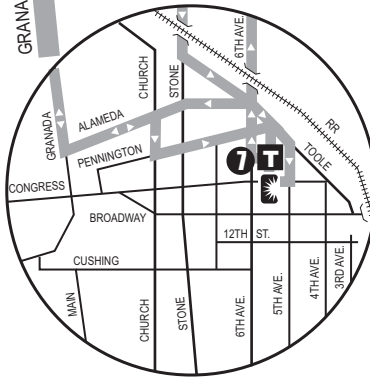

Downtown Detail
Detalle del Centro