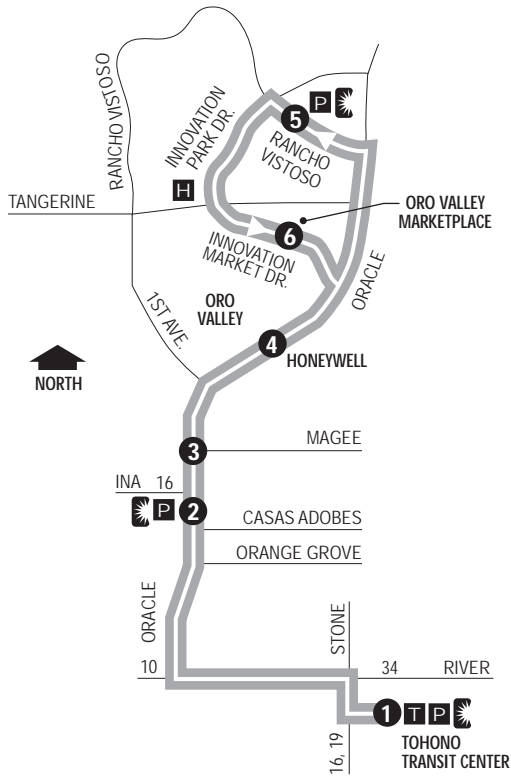

Route 312X
ORO VALLEY-TOHONO EXPRESS

- Tohono Tadaí Transit Center
- Funtasticks
- Tucson Mall
- Oro Valley
- Honeywell
- Oro Valley Marketplace
- Oro Valley Hospital
- Ventana Medical Systems

- T** Tohono Transit Center (Centro de Tránsito)
 Connecting to/(Conexión a):
 Sun Tran — 6, 10, 15, 16, 19, 34, 61
 Sun Express — 105X
 Sun Shuttle — 412
- P** Park & Ride Lots (Estacione y Viaje)
 Ina/Via Ponte
 South of Tohono Tadaí Transit Center — Stone/Welmore
 Rancho Vistoso/Innovation Park Dr.
- Sun Shuttle Transfer Points
 (Puntos de Transbordo a Sun Shuttle)
 Route 401 — Rancho Vistoso Park & Ride, Oracle/Ina
 Route 412 — Tohono Transit Center
- See page 2 for details
 (Vea detalles en la pagina 3)

Route 312X M-F / Northbound **Route 312X M-F / Southbound**

Tohono Tadaí Transit Ctr.	Magee at Oracle	Oracle at Honeywell	Rancho Vistoso Park & Ride	Rancho Vistoso Park & Ride	Oro Valley Marketplace	Oracle at Honeywell	Oracle at Magee	Oracle at Ina	Tohono Tadaí Transit Ctr.	To Route
1	3	4	5	5	6	4	3	2	1	
518	529*	539*	545*	545	550	557	607*	610*	618*	105X
613	625*	637*	645*	645	651	658	709*	712*	721*	—
713	725*	737*	745*	745	751	758	809*	812*	821*	—
343	355*	407*	415*	415	421	428	439*	442*	451*	—
443	455*	507*	515*	515	521	528	539*	542*	551*	—
543	555*	607*	615*	615	621	628	639*	642*	651*	—

Oro Valley-Tohono Express serves all express stops between Ina and Tohono Tadaí Transit Center.

* Estimated times - should not be used to coordinate transfers or boardings. Arrival times may vary depending on traffic or weather conditions. Buses will proceed on arrival to the next time point. This may be before the time indicated on our schedule.