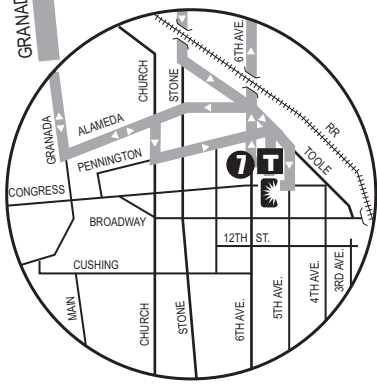

Downtown Detail
Detalle del Centro