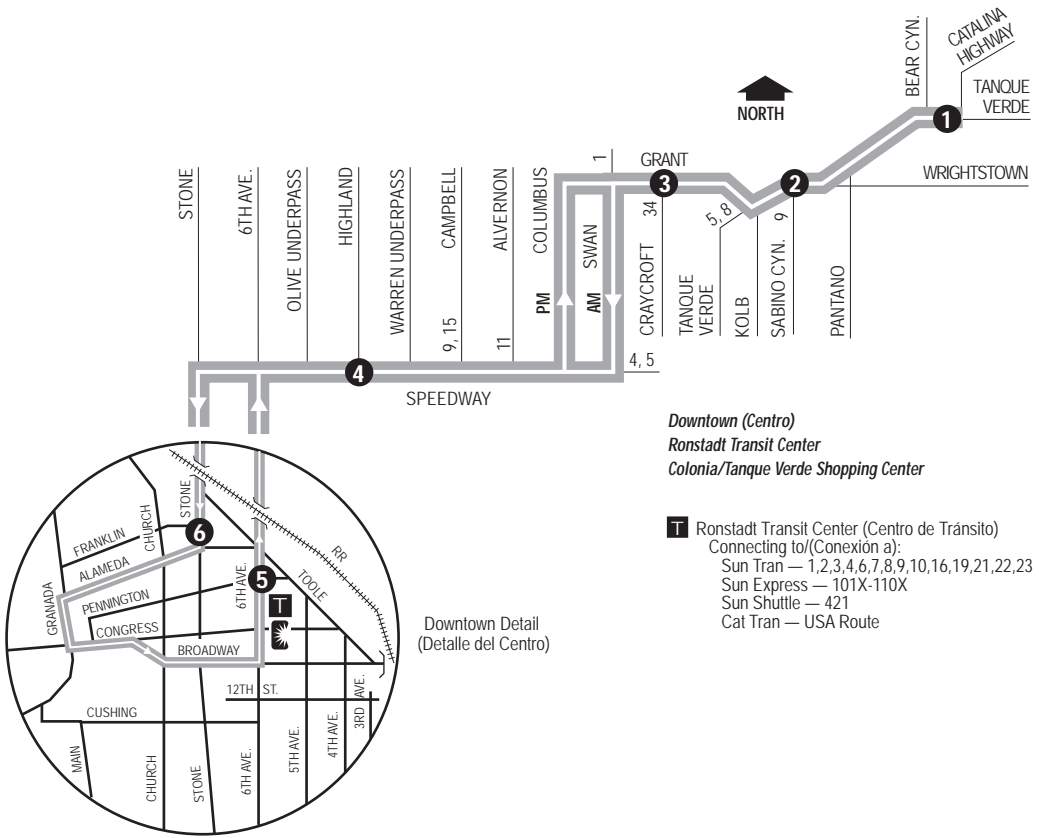

Route 109X

CATALINA HWY-DOWNTOWN EXPRESS

Downtown (Centro)
 Ronstadt Transit Center
 Colonia/Tanque Verde Shopping Center

T Ronstadt Transit Center (Centro de Tránsito)
 Connecting to/(Conexión a):
 Sun Tran — 1,2,3,4,6,7,8,9,10,16,19,21,22,23
 Sun Express — 101X-110X
 Sun Shuttle — 421
 Cat Tran — USA Route

Route 109X M-F / Westbound

Route 109X M-F / Eastbound

	1	2	3	4	5	6	5	4	3	2	1	
	Catalina Hwy. at Tanque Verde	Tanque Verde at Sabino Cyn.	Grant at Craycroft	Speedway at Highland	6th Ave. at Pennington	Stone at Franklin	6th Ave. at Pennington	Speedway at Highland	Grant at Craycroft	Tanque Verde at Sabino Cyn.	Catalina Hwy. at Tanque Verde	
AM TRIPS	634	642	648	*702	*715	435	446	457	*522	*531	*541	
	648	656	702	*716	*729	505	521	532	*554	*603	*615	
	703	711	717	*731	*744	520	536	547	*609	*618	*630	PM TRIPS

* Estimated times - should not be used to coordinate transfers or boardings. Arrival times may vary depending on traffic or weather conditions. Buses will proceed on arrival to the next time point. This may be before the time indicated on our schedule. Express buses only serve stops with express bus stop signs.