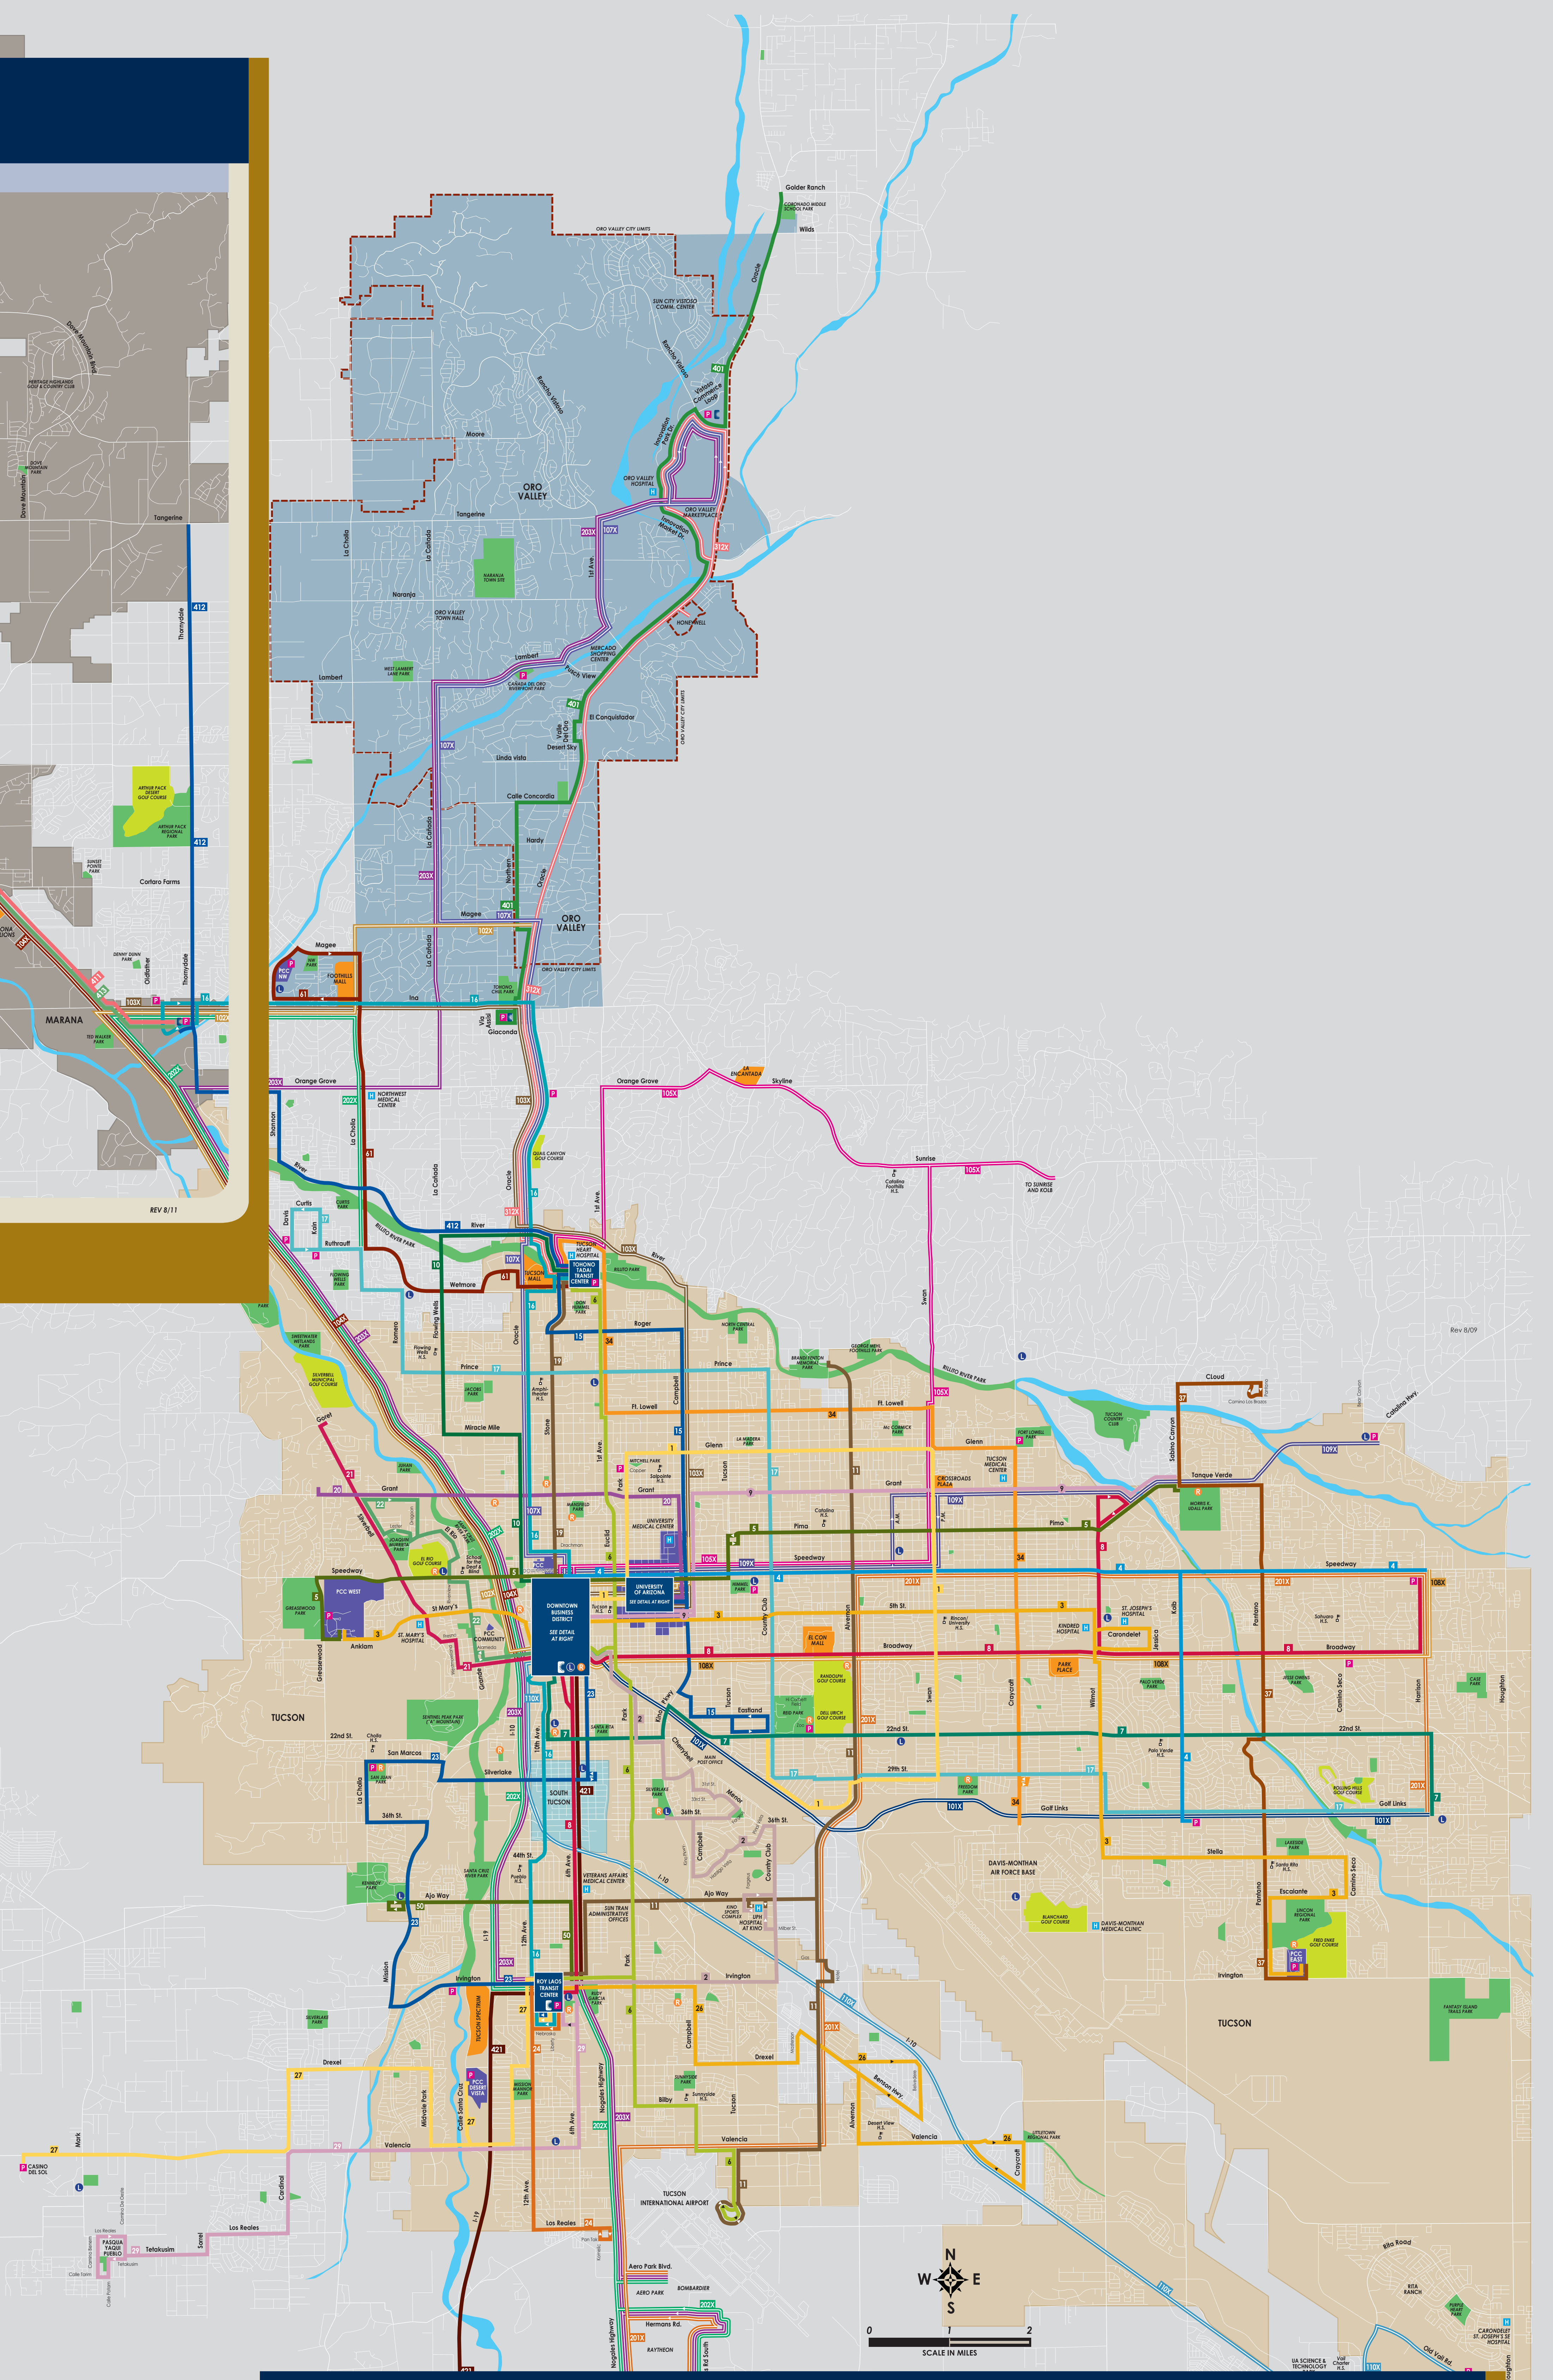

Marana Area Transit Service Map

Sahuarita/Green Valley Area Map