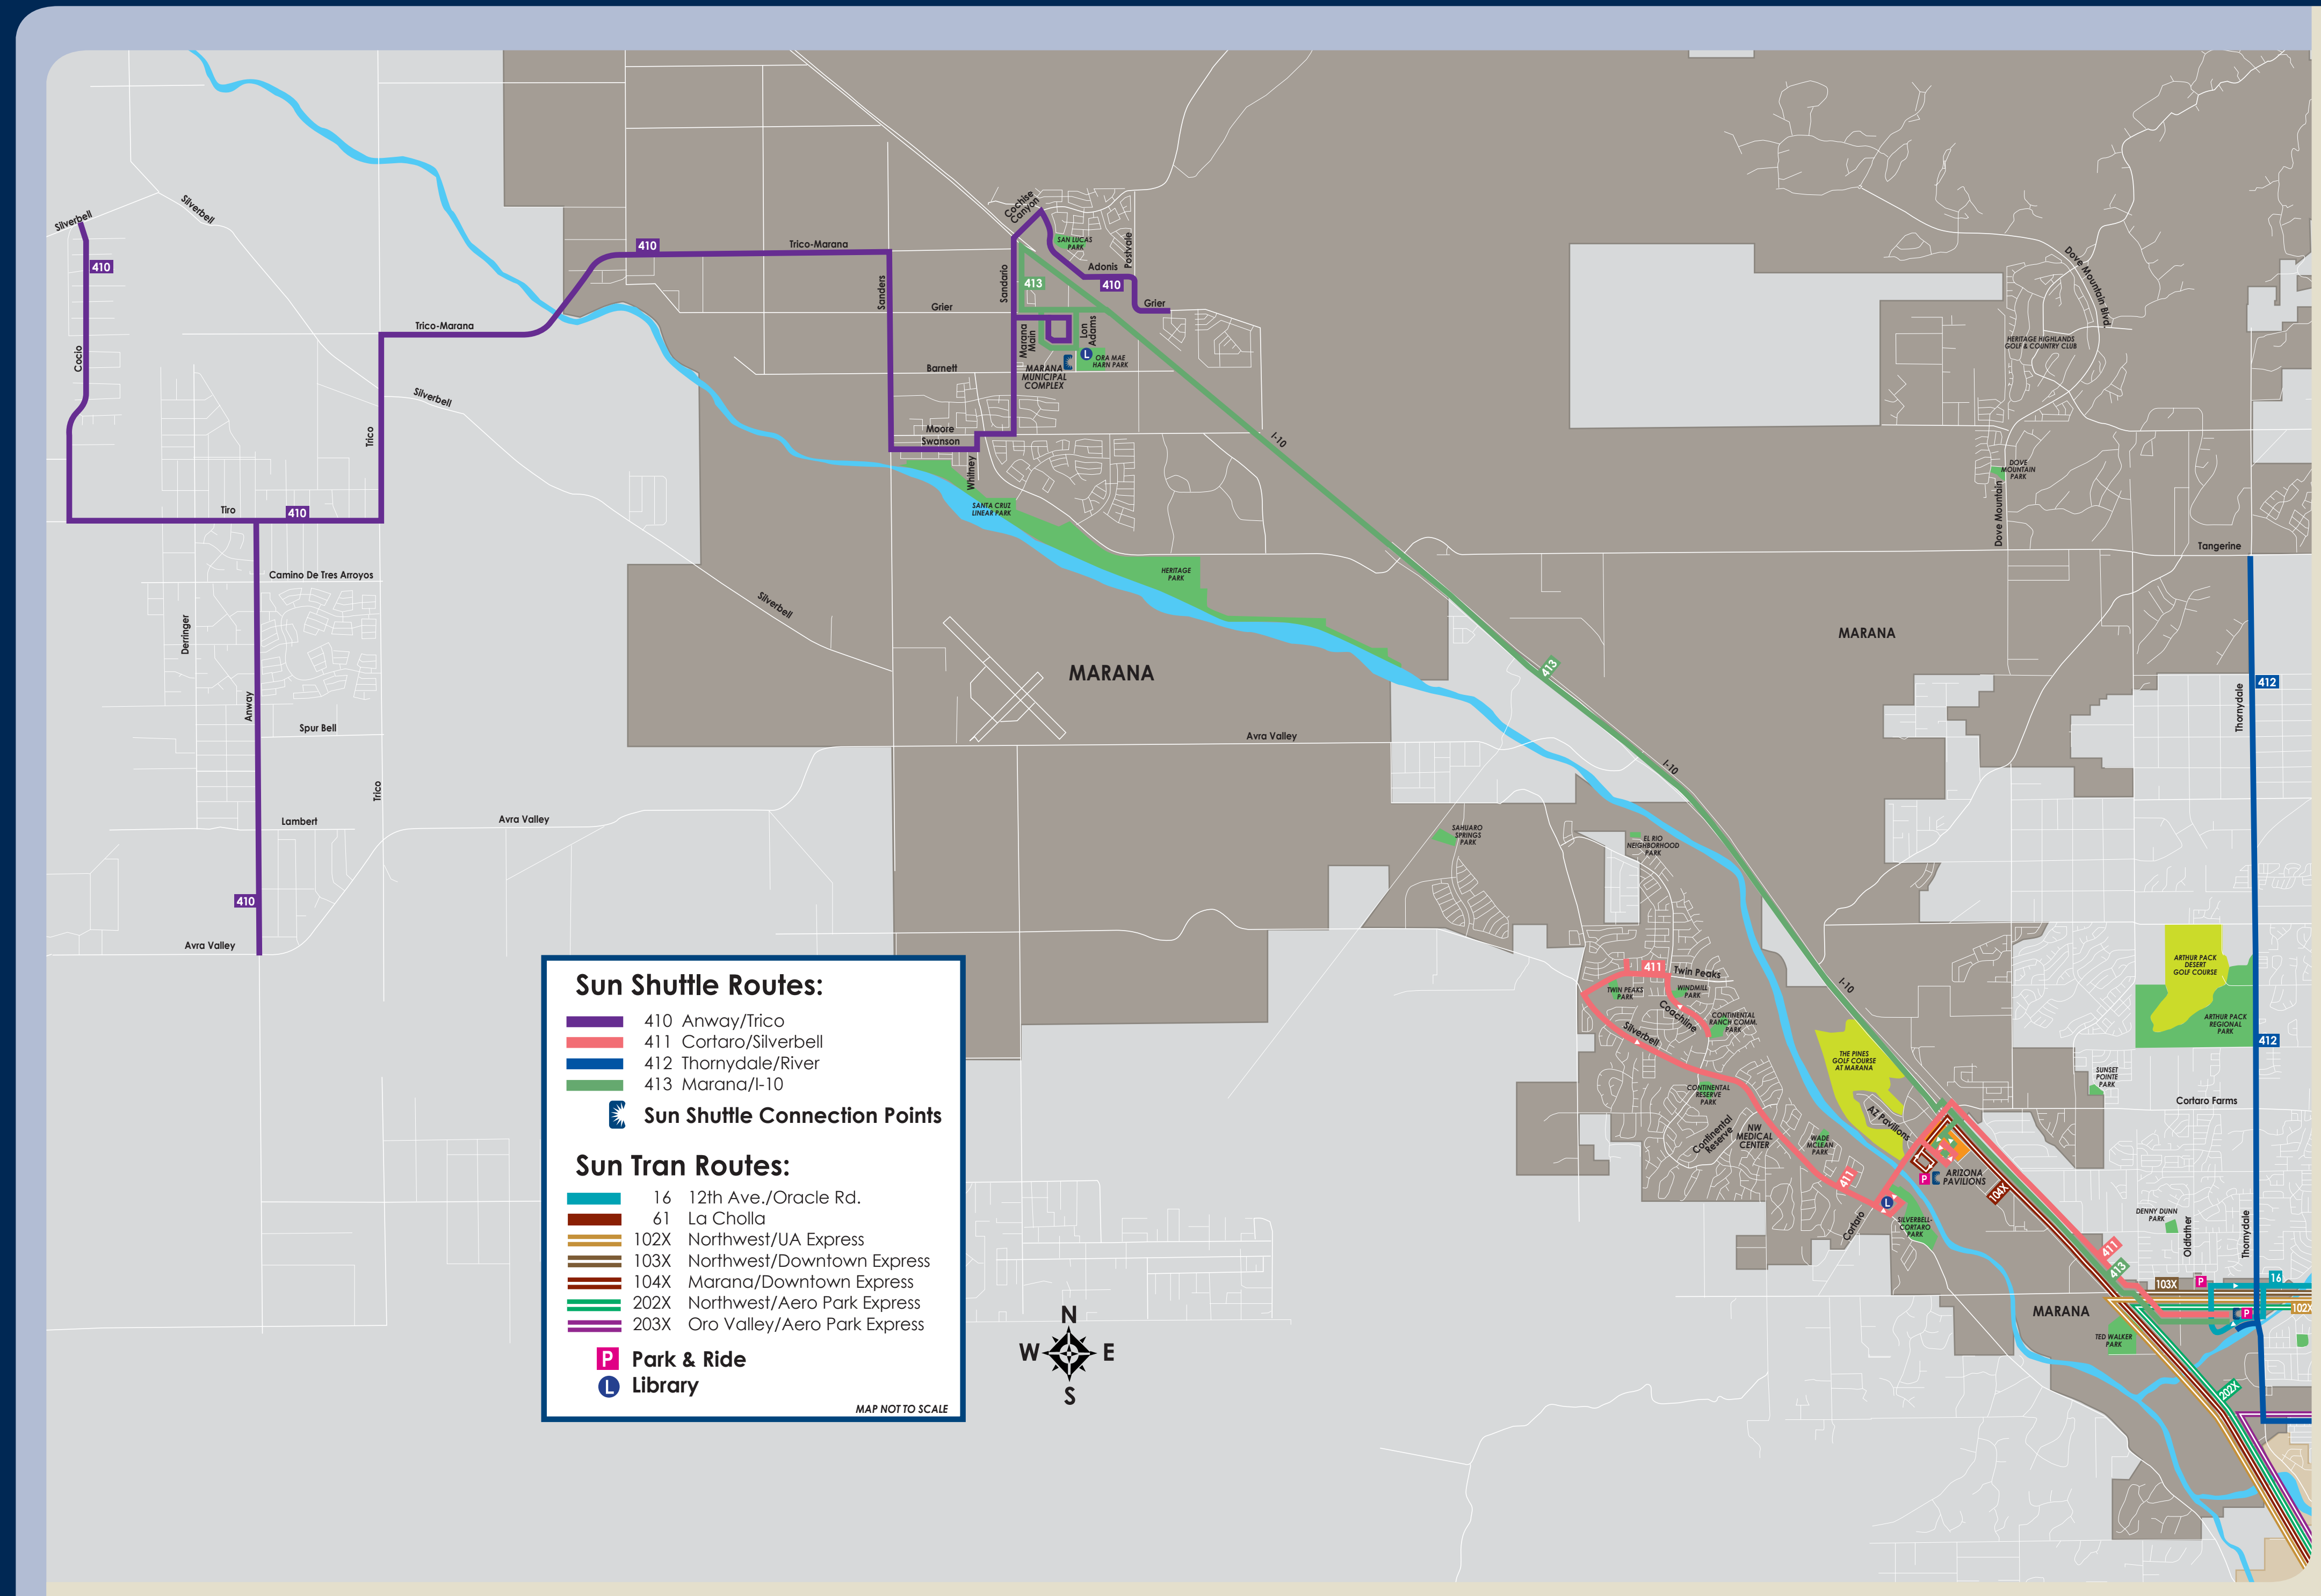

Marana Area Transit Service Map

Sahuarita/Green Valley Area Map