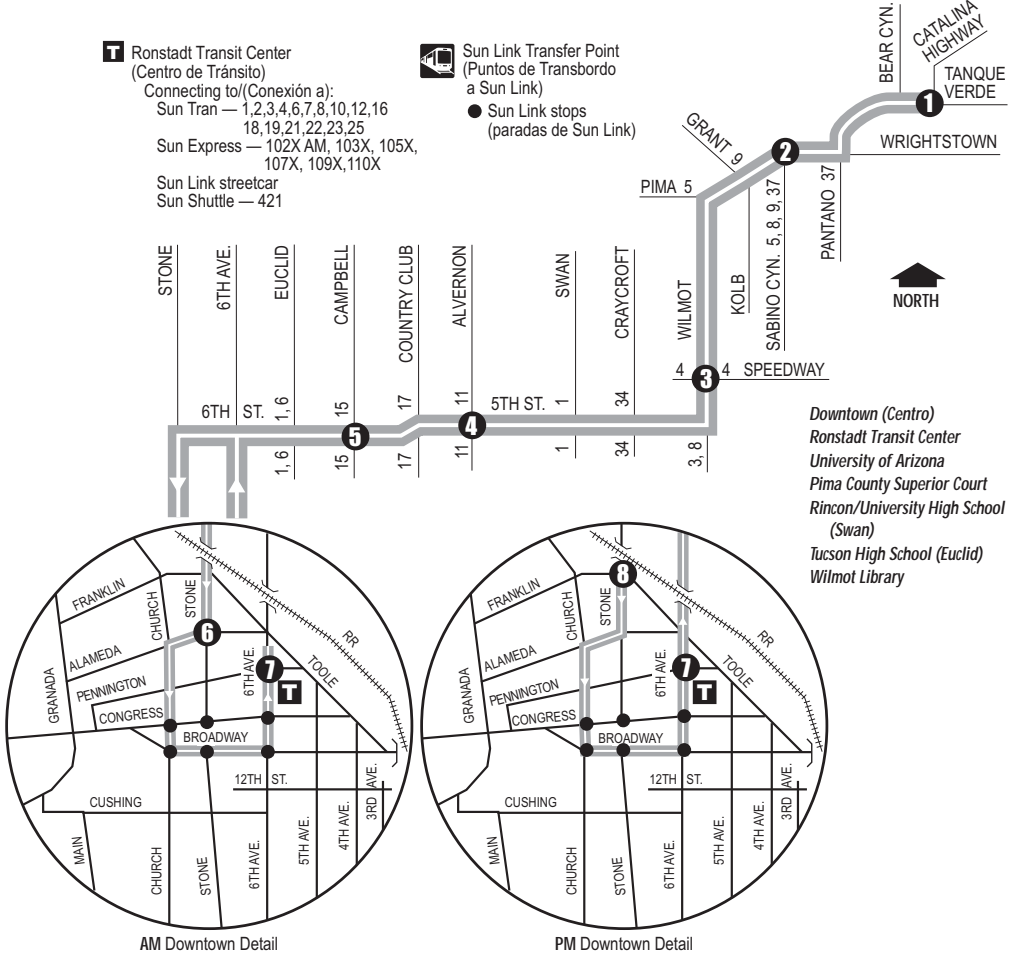

Route 109X

CATALINA HWY-DOWNTOWN EXPRESS

T Ronstadt Transit Center
(Centro de Tránsito)
Connecting to/ (Conexión a):
Sun Tran — 1,2,3,4,6,7,8,10,12,16
18,19,21,22,23,25
Sun Express — 102X AM, 103X, 105X,
107X, 109X, 110X
Sun Link streetcar
Sun Shuttle — 421

S Sun Link Transfer Point
(Puntos de Transbordo a Sun Link)
● Sun Link stops
(paradas de Sun Link)

- Downtown (Centro)
- Ronstadt Transit Center
- University of Arizona
- Pima County Superior Court
- Rincon/University High School (Swan)
- Tucson High School (Euclid)
- Wilmot Library

Route 109X M-F / Westbound Route 109X M-F / Eastbound

AM TRIPS	1	2	3	4	5	6	7	8	9	10	11	12	13	14	15	16	17	18	19	20	PM TRIPS
	Catalina Hwy. at Tanque Verde	Tanque Verde at Sabino Cyn.	Wilmot at Speedway	5th Street at Alvernon	6th Street at Campbell	Stone at Alameda	6th Ave. at Pennington	Stone at Franklin	6th Ave. at Pennington	6th Street at Campbell	5th Street at Alvernon	Wilmot at Speedway	Tanque Verde at Sabino Cyn.	Catalina Hwy. at Tanque Verde							
	605	613	619	*631	*638	*644	*650	410	416	*425	*432	*444	*450	*459							
	635	643	649	*701	*708	*714	*720	440	446	*455	*502	*514	*520	*529							
	705	713	719	*731	*738	*744	*750	510	516	*525	*532	*544	*550	*559							

* Estimated times - should not be used to coordinate transfers or boardings. Arrival times may vary depending on traffic or weather conditions. Buses will proceed on arrival to the next time point. This may be before the time indicated on our schedule. Express buses only serve stops with express bus stop signs.
NOTE: for list of bus stops on this Express, please see suntran.com for a PDF schedule.