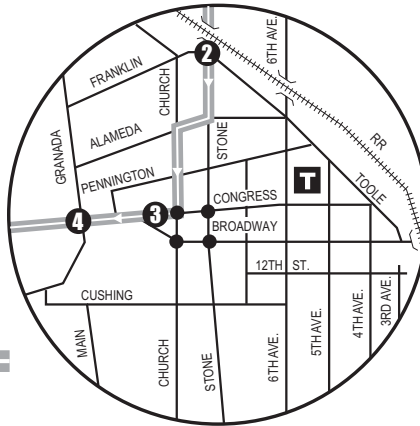

Route 104X

MARANA-DOWNTOWN EXPRESS

Downtown (Centro)
Pima County Superior Court
State/Federal Building
Arizona Pavilions*

* The bus stop and Park & Ride location at Arizona Pavilions is subject to change/
* La parada de autobús y la ubicación de Park & Ride en Arizona Pavilions está sujeta a cambios.

- T** Ronstadt Transit Center (Centro de Tránsito)
Connecting to/(Conexión a):
Sun Tran — 1,2,3,4,6,7,8,10,12,16,18,19,21,22,23,25
Sun Express — 102X AM, 103X, 105X, 107X, 109X, 110X
Sun Shuttle — 421
- P** Park & Ride Lot (Estacione y Viaje)
Arizona Pavilions—
Cortaro/Arizona Pavilions Dr.
- Sun Link Transfer Point
(Puntos de Transbordo a Sun Link)
● Sun Link stops (paradas de Sun Link)
- Sun Shuttle Transfer Points
(Puntos de Transbordo a Sun Shuttle)
Routes 411,413 — Arizona Pavilions
Route 421 — Ronstadt Transit Center

AM Downtown Detail
(Detalle del Centro AM)

PM Downtown Detail
(Detalle del Centro PM)

Route 104X M-F / Southbound

	AZ Pavilions at Cortaro	Stone at Franklin	Congress at Church
			Congress at Granada
AM TRIPS	640	*706	*709 *711
	710	*736	*739 *741
	730	*756	*759 *801

Route 104X M-F / Northbound

Stone at Franklin	Congress at Church	AZ Pavilions at Cortaro
PM TRIPS	445	*450 *518
	515	*520 *548
	545	*550 *618

* Estimated times - should not be used to coordinate transfers or boardings. Arrival times may vary depending on traffic or weather conditions. Buses will proceed on arrival to the next time point. This may be before the time indicated on our schedule. Express buses only serve stops with express bus stop signs.