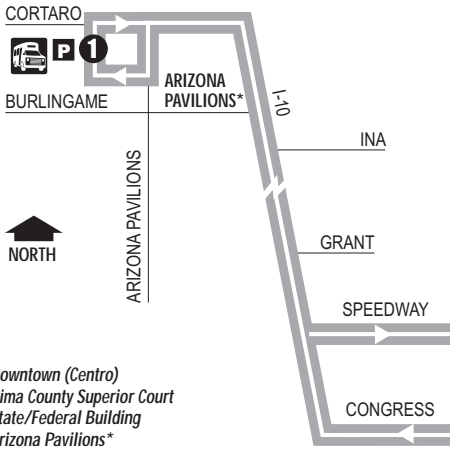

Route 104X

MARANA-DOWNTOWN EXPRESS

Downtown (Centro)
Pima County Superior Court
State/Federal Building
Arizona Pavilions*

* The bus stop and Park & Ride location at Arizona Pavilions is subject to change/
* La parada de autobús y la ubicación de Park & Ride en Arizona Pavilions está sujeta a cambios.

- T** Ronstadt Transit Center (Centro de Tránsito)
Connecting to/(Conexión a):
Sun Tran — 1,2,3,4,6,7,8,10,12,16,18,19,21,22,23,25
Sun Express — 102X AM, 103X, 105X, 107X, 109X, 110X
Sun Shuttle — 421
- P** Park & Ride Lot (Estacione y Viaje)
Arizona Pavilions—
Cortaro/Arizona Pavilions Dr.
- Sun Link Transfer Point
(Puntos de Transbordo a Sun Link)
● Sun Link stops (paradas de Sun Link)
- Sun Shuttle Transfer Points
(Puntos de Transbordo a Sun Shuttle)
Routes 411,413 — Arizona Pavilions
Route 421 — Ronstadt Transit Center

AM Downtown Detail
(Detalle del Centro AM)

PM Downtown Detail
(Detalle del Centro PM)

Route 104X M-F / Southbound

	AZ Pavilions at Cortaro	Stone at Franklin	Congress at Church
			Congress at Granada
AM TRIPS	640	*706	*709 *711
	710	*736	*739 *741
	730	*756	*759 *801

Route 104X M-F / Northbound

Stone at Franklin	Congress at Church	AZ Pavilions at Cortaro
PM TRIPS	445	*450 *518
	515	*520 *548
	545	*550 *618

* Estimated times - should not be used to coordinate transfers or boardings. Arrival times may vary depending on traffic or weather conditions. Buses will proceed on arrival to the next time point. This may be before the time indicated on our schedule. Express buses only serve stops with express bus stop signs.