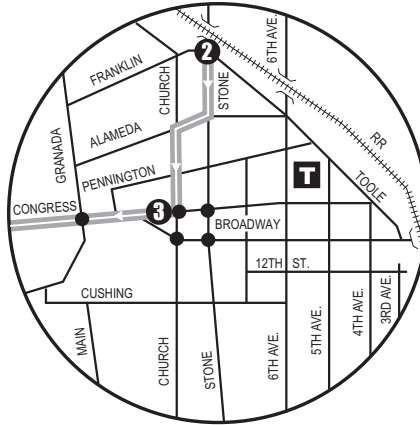

Route 104X

MARANA-DOWNTOWN EXPRESS

Downtown (Centro)
Pima County Superior Court
State/Federal Building
Arizona Pavilions*

* The bus stop and Park & Ride location at Arizona Pavilions is subject to change/
* La parada de autobús y la ubicación de Park & Ride en Arizona Pavilions está sujeta a cambios.

- T** Ronstadt Transit Center (Centro de Tránsito)
Connecting to/(Conexión a):
Sun Tran — 1,2,3,4,6,7,8,10,12,16,18,19,21,22,23,25
Sun Express — 102X AM, 103X, 105X, 107X, 109X, 110X
Sun Shuttle — 421
- P** Park & Ride Lot (Estacione y Viaje)
Arizona Pavilions—
Cortaro/Arizona Pavilions Dr.
- Sun Link Transfer Point
(Puntos de Transbordo a Sun Link)
● Sun Link stops (paradas de Sun Link)
- Sun Shuttle Transfer Points
(Puntos de Transbordo a Sun Shuttle)
Routes 411,413 — Arizona Pavilions
Route 421 — Ronstadt Transit Center

AM Downtown Detail
(Detalle del Centro AM)

PM Downtown Detail
(Detalle del Centro PM)

Route 104X M-F / Southbound

	AZ Pavilions at Cortaro	Stone at Franklin	Congress at Church
			Congress at Granada
AM TRIPS	640	*706	*709 *711
	710	*736	*739 *741
	730	*756	*759 *801

Route 104X M-F / Northbound

Stone at Franklin	Congress at Church	AZ Pavilions at Cortaro
PM TRIPS	445	*450 *518
	515	*520 *548
	545	*550 *618

* Estimated times - should not be used to coordinate transfers or boardings. Arrival times may vary depending on traffic or weather conditions. Buses will proceed on arrival to the next time point. This may be before the time indicated on our schedule. Express buses only serve stops with express bus stop signs.