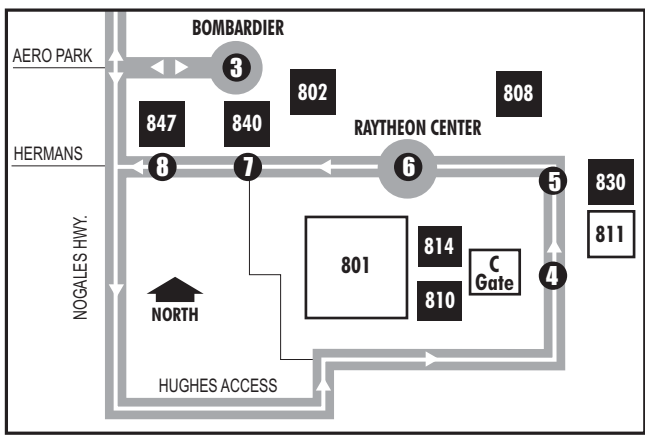

Route 204X

NORTHWEST-AERO PARK EXPRESS

Aero Park Detail/ Detalle de Aero Park

Passengers must show Raytheon ID to enter Raytheon plant-site

Route 204X M-F / Southbound

1	2	3	4	5	6	7	8
AZ Pavilions at Cortaro	Irvington at Laos Center	Bombardier at Aero Park	Raytheon "C" Gate	Raytheon Bldg. 830	Raytheon Center	Raytheon Bldg. 840	Raytheon Bldg. 847
517	*543	*557	*609	*611	*612	*613	*615
547	*613	*627	*639	*641	*642	*643	*645
647	*713	*727	*739	*741	*742	*743	*745

AM TRIPS

Route 204X M-F / Northbound

4	5	6	7	8	3	2	1
Raytheon "C" Gate	Raytheon Bldg. 830	Raytheon Center	Raytheon Bldg. 840	Raytheon Bldg. 847	Bombardier at Aero Park	Irvington at Laos Center	AZ Pavilions at Cortaro
340	342	343	344	346	352	*406	432
440	442	443	444	446	452	*506	532
540	542	543	544	546	552	*606	632

PM TRIPS

* Estimated times - should not be used to coordinate transfers or boardings. Arrival times may vary depending on traffic or weather conditions. Buses will proceed on arrival to the next time point. This may be before the time indicated on our schedule. Express buses only serve stops with express bus stop signs.