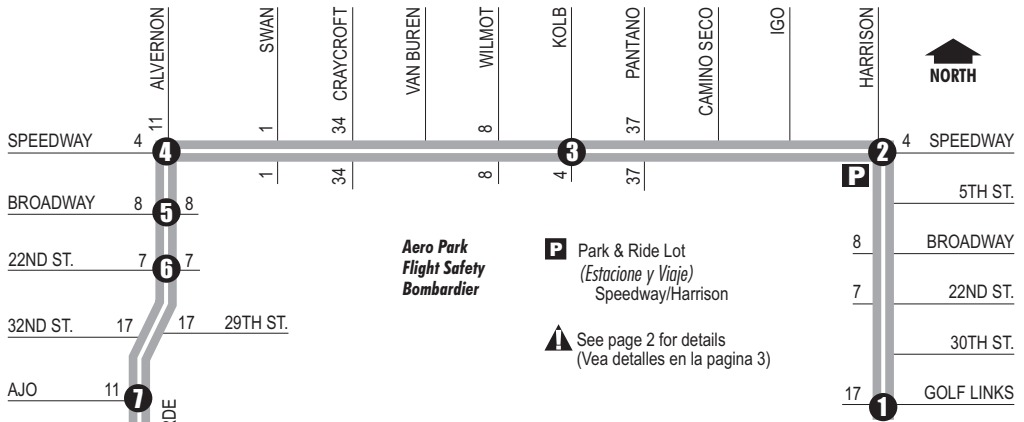

Route 201X

EASTSIDE-AERO PARK EXPRESS

Aero Park Flight Safety Bombardier

P Park & Ride Lot (Estacione y Viaje) Speedway/Harrison

▲ See page 2 for details (Vea detalles en la pagina 3)

Aero Park Detail
Detalle de Aero Park

To Aero Park Area
Hacia el Area de Aero Park

Passengers must show Raytheon ID to enter Raytheon plant-site

Route 201X M-F / Westbound

Harrison at Golf Links	Speedway at Harrison	Speedway at Kolb	Alvernon at Speedway	Alvernon at Broadway	Alvernon at 22nd Street	Palo Verde at Ajo	Palo Verde at Hemisphere	Bombardier at Aero Park	Raytheon "C" Gate	Raytheon Bldg. 830	Raytheon Center	Raytheon Bldg. 840	Raytheon Bldg. 847
1	2	3	4	5	6	7	8	9	10	11	12	13	14
534	542	549	557	*600	*602	*607	*612	*625	*637	*639	*640	*641	*643
549	557	604	612	*615	*617	*622	*627	*640	*652	*654	*655	*656	*658

AM TRIPS

Route 201X M-F / Eastbound

Raytheon "C" Gate	Raytheon Bldg. 830	Raytheon Center	Raytheon Bldg. 840	Raytheon Bldg. 847	Bombardier at Aero Park	Palo Verde at Hemisphere	Palo Verde at Ajo	Alvernon at 22nd Street	Alvernon at Broadway	Speedway at Alvernon	Speedway at Kolb	Speedway at Harrison	Harrison at Golf Links
10	11	12	13	14	9	8	7	6	5	4	3	2	1
340	342	343	344	346	352	401	*408	*412	*415	*418	*433	*442	*449
440	442	443	444	446	452	501	*508	*512	*515	*518	*533	*542	*549

PM TRIPS

Express buses only serve stops with express bus stop signs.

* Estimated times - should not be used to coordinate transfers or boardings. Arrival times may vary depending on traffic or weather conditions. Buses will proceed on arrival to the next time point. This may be before the time indicated on our schedule.