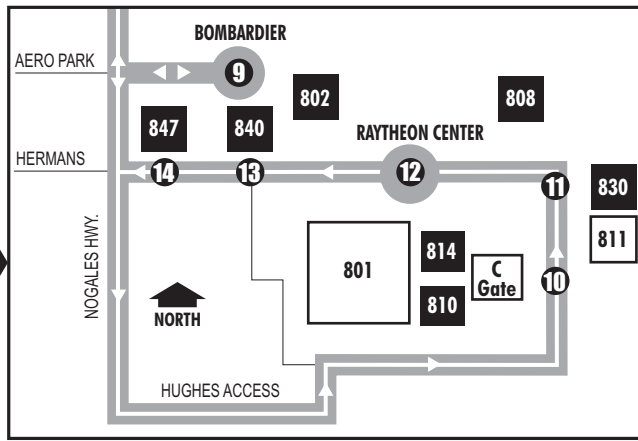

Route 201X

EASTSIDE-AERO PARK EXPRESS

Aero Park Flight Safety Bombardier

P Park & Ride Lot (Estacione y Viaje) Speedway/Harrison

▲ See page 2 for details (Vea detalles en la pagina 3)

Aero Park Detail
Detalle de Aero Park

To Aero Park Area
Hacia el Area de Aero Park

Passengers must show Raytheon ID to enter Raytheon plant-site

Route 201X M-F / Westbound

Harrison at Golf Links	Speedway at Harrison	Speedway at Kolb	Alvernon at Speedway	Alvernon at Broadway	Alvernon at 22nd Street	Palo Verde at Ajo	Palo Verde at Hemisphere	Bombardier at Aero Park	Raytheon "C" Gate	Raytheon Bldg. 830	Raytheon Center	Raytheon Bldg. 840	Raytheon Bldg. 847
1	2	3	4	5	6	7	8	9	10	11	12	13	14
534	542	549	557	*600	*602	*607	*612	*625	*637	*639	*640	*641	*643
549	557	604	612	*615	*617	*622	*627	*640	*652	*654	*655	*656	*658

AM TRIPS

Route 201X M-F / Eastbound

Raytheon "C" Gate	Raytheon Bldg. 830	Raytheon Center	Raytheon Bldg. 840	Raytheon Bldg. 847	Bombardier at Aero Park	Palo Verde at Hemisphere	Palo Verde at Ajo	Alvernon at 22nd Street	Alvernon at Broadway	Speedway at Alvernon	Speedway at Kolb	Speedway at Harrison	Harrison at Golf Links
10	11	12	13	14	9	8	7	6	5	4	3	2	1
340	342	343	344	346	352	401	*408	*412	*415	*418	*433	*442	*449
440	442	443	444	446	452	501	*508	*512	*515	*518	*533	*542	*549

PM TRIPS

Express buses only serve stops with express bus stop signs.

* Estimated times - should not be used to coordinate transfers or boardings. Arrival times may vary depending on traffic or weather conditions. Buses will proceed on arrival to the next time point. This may be before the time indicated on our schedule.