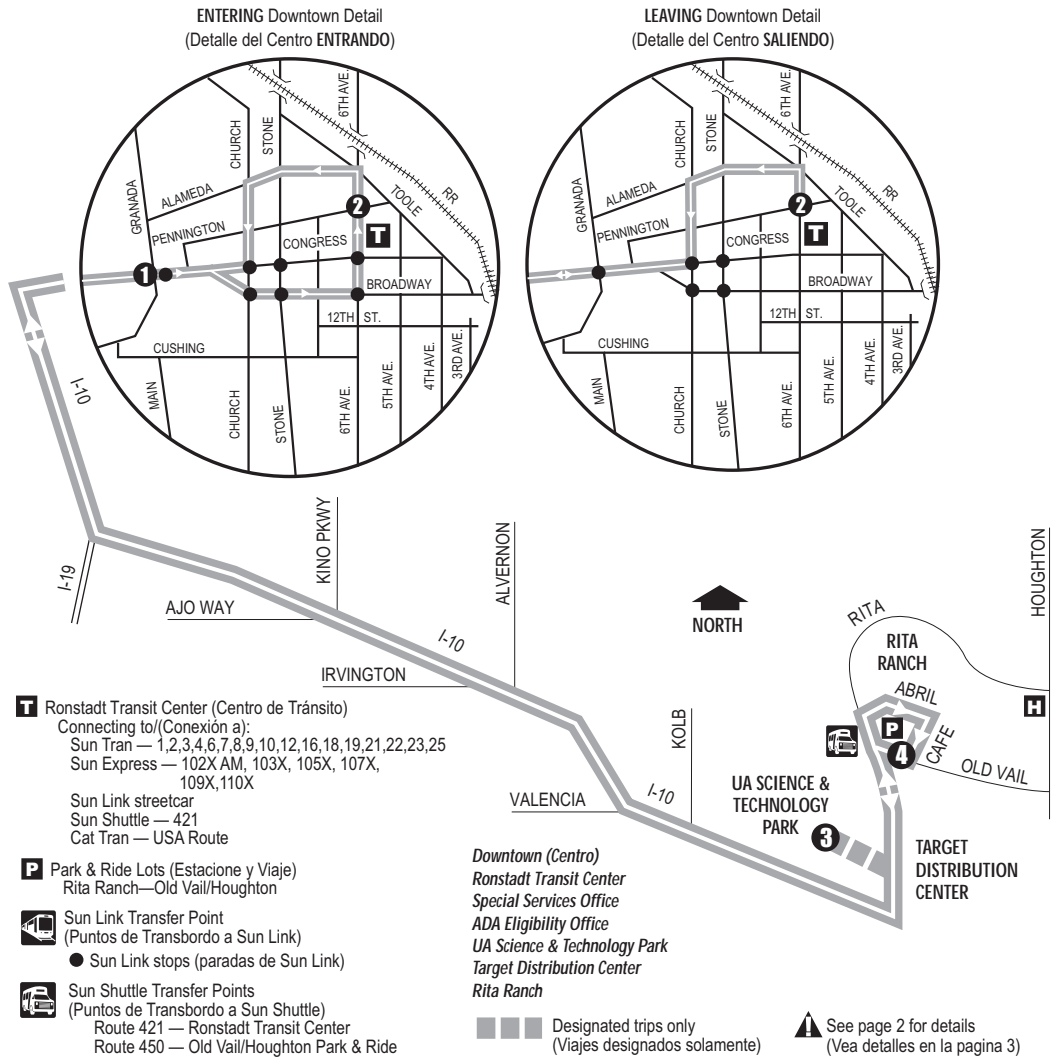

Route 110X

RITA RANCH-DOWNTOWN EXPRESS

Route 110X M-F / Southbound Route 110X M-F / Northbound

6th Ave. at Pennington	UA Science & Tech Park	Old Vail Park & Ride	Old Vail Park & Ride	UA Science & Tech Park	6th Ave. at Pennington	Congress at Granada
2	3	4	4	3	2	1
550	*615	*619	622	—	*650	*655
650	*715	*719	722	—	*750	—
750	*815	*819	822	—	*850	*855
440	—	*510	510	*514	*540	—
510	—	*540	540	*544	*610	*615
540	—	*610	610	*614	*640	*645

* Estimated times - should not be used to coordinate transfers or boardings. Arrival times may vary depending on traffic or weather conditions. Buses will proceed on arrival to the next time point. This may be before the time indicated on our schedule. Express buses only serve stops with express bus stop signs.